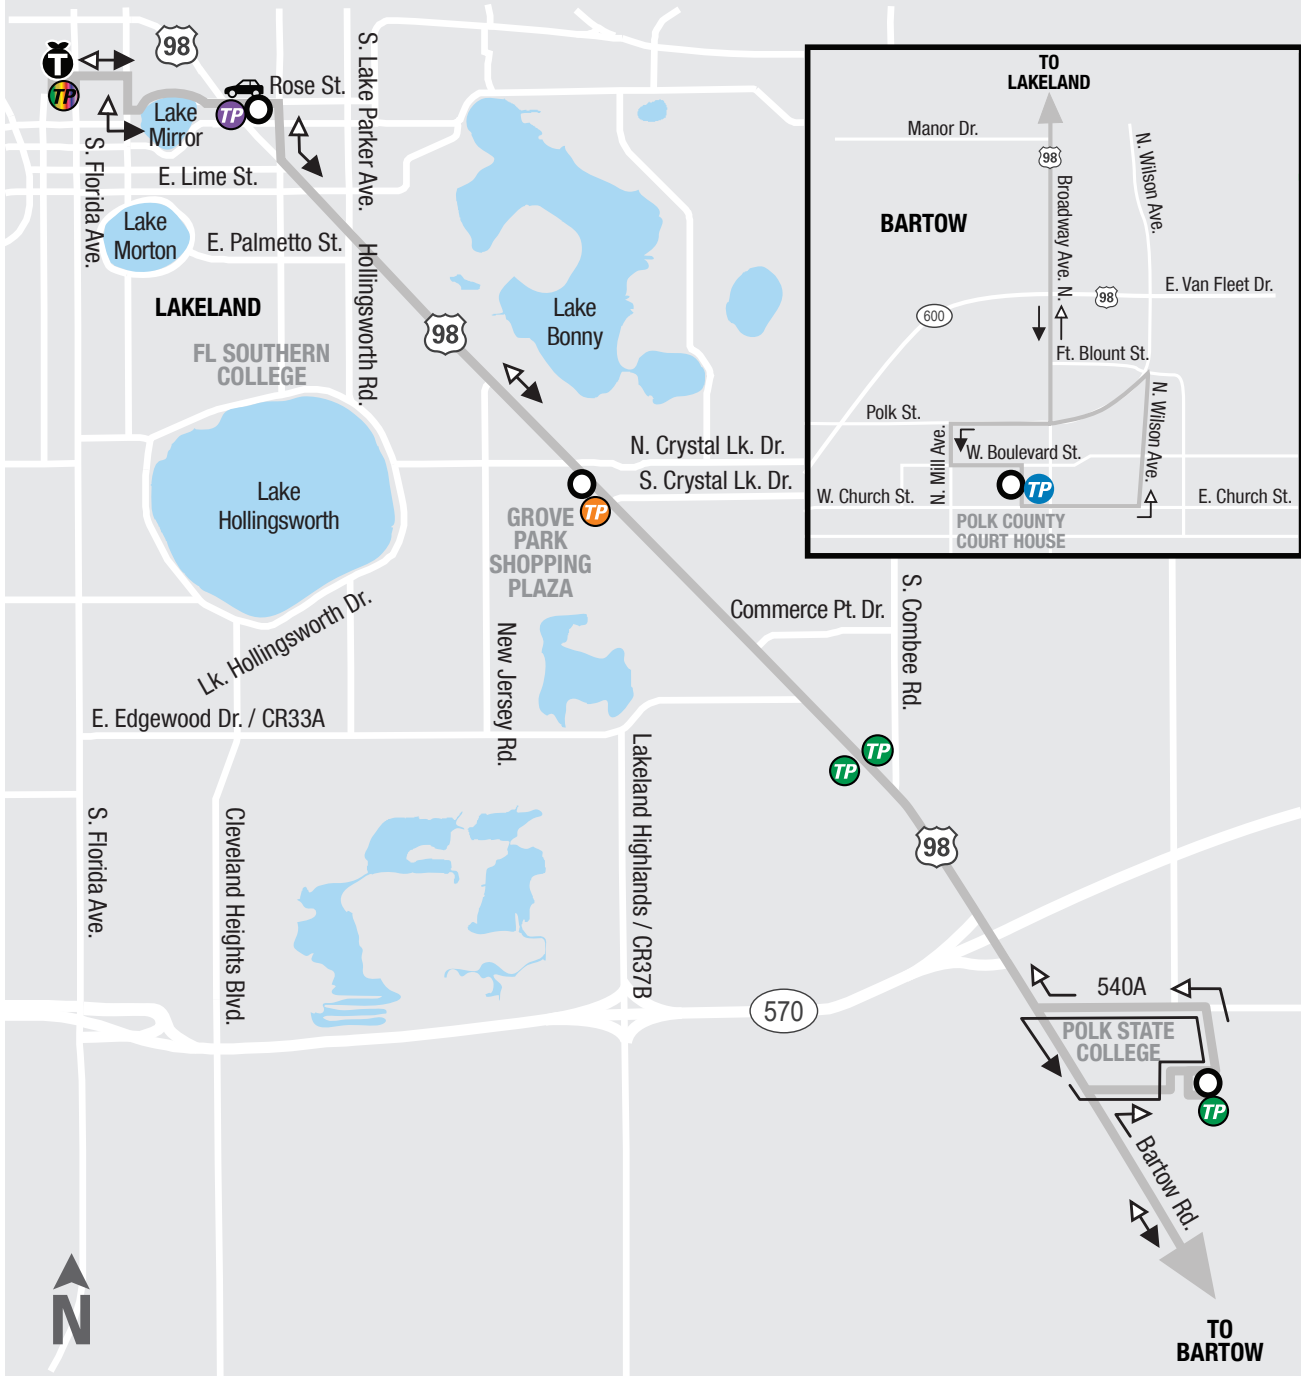

# SILVER EXPRESS LINE 22XL LAK/BARTOW

**WEEKDAYS**

SOUTHBOUND - BARTOW					
5:55	5:58	6:04	---	6:12	6:21
7:15	7:18	7:24	---	7:32	7:43
8:45	8:48	8:56	9:04	9:11	9:21
10:15	10:18	10:26	10:34	10:41	10:51
11:45	11:48	11:56	<b>12:04</b>	<b>12:11</b>	<b>12:21</b>
<b>1:15</b>	<b>1:18</b>	<b>1:26</b>	<b>1:34</b>	<b>1:41</b>	<b>1:51</b>
<b>2:45</b>	<b>2:48</b>	<b>2:56</b>	<b>3:04</b>	<b>3:11</b>	<b>3:21</b>
<b>4:30</b>	<b>4:33</b>	<b>4:41</b>	<b>4:51</b>	<b>4:58</b>	<b>5:09</b>

**WEEKDAYS**

NORTHBOUND - LAKELAND					
6:30	6:41	---	6:51	6:57	7:00
8:00	8:12	8:16	8:26	8:31	8:34
9:30	9:42	9:46	9:56	10:01	10:04
11:00	11:12	11:16	11:26	11:31	11:34
<b>12:30</b>	<b>12:42</b>	<b>12:46</b>	<b>12:56</b>	<b>1:01</b>	<b>1:04</b>
<b>2:00</b>	<b>2:12</b>	<b>2:16</b>	<b>2:26</b>	<b>2:31</b>	<b>2:34</b>
<b>3:30</b>	<b>3:42</b>	<b>3:46</b>	<b>3:56</b>	<b>4:01</b>	<b>4:04</b>
<b>5:15</b>	<b>5:27</b>	<b>5:32</b>	<b>5:43</b>	<b>5:48</b>	<b>5:51</b>

**TP** Transfer Points      **T** Lakeland Terminal      Park & Ride

**TRANSFER POINTS PUNTOS DE TRANSFERENCIA**  
**Lakeland Downtown Terminal:** Gold, Pink, Blue, Yellow, Red, Orange, Green, and Purple 12 Lak/WH Lines  
**Park & Ride at Rose St.:** Purple 12 Lak/WH Line  
**Grove Park Shopping Plaza:** Orange Line  
**Bartow Rd. & Edgewood Dr. S.:** Green Line  
**Bartow Rd. & S. Combee Rd.:** Green Line  
**Polk State College:** Green Line  
**Polk County Courthouse:** Rt 22XW and 25

➔ From Lakeland Terminal to Bartow Polk County Courthouse  
*Desde la Terminal de Lakeland hacia Bartow Polk County Courthouse*

➔ From Bartow Polk County Courthouse to Lakeland Terminal  
*Desde Bartow Polk County Courthouse hacia la Terminal de Lakeland*