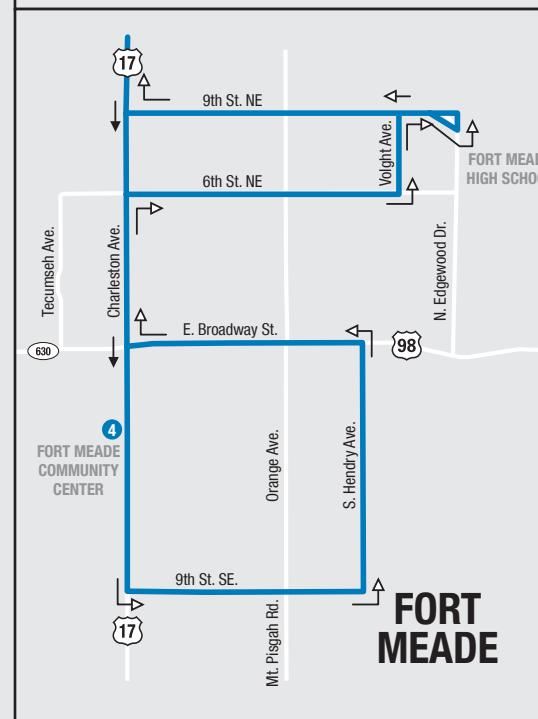

25 - BARTOW / FORT MEADE

WEEKDAYS

| | | | | | | |
|------|--------------|--------------|--------------|-------------|--------------|--------------|
| 5:45 | --- | --- | --- | 6:10 | --- | 6:20 |
| --- | 6:30 | 6:40 | 6:55 | 7:23 | 7:31 | 7:53 |
| --- | 8:00 | 8:10 | --- | --- | 8:18 | 8:37 |
| --- | 8:45 | 8:55 | --- | --- | 9:03 | 9:22 |
| --- | 9:30 | 9:40 | --- | --- | 9:48 | 10:07 |
| --- | 10:15 | 10:25 | --- | --- | 10:33 | 10:52 |
| --- | 11:00 | 11:10 | --- | --- | 11:18 | 11:37 |
| --- | 11:45 | 11:55 | --- | --- | 12:03 | 12:22 |
| --- | 12:30 | 12:40 | 12:55 | 1:23 | 1:31 | 1:53 |
| --- | 2:00 | 2:10 | --- | --- | 2:18 | 2:37 |
| --- | 2:45 | 2:55 | --- | --- | 3:03 | 3:22 |
| --- | 3:30 | 3:40 | 3:55 | 4:23 | 4:31 | 4:53 |
| --- | 5:00 | 5:10 | 5:25 | 5:53 | --- | --- |

TP Transfer Points **T** Winter Haven Terminal

TRANSFER POINTS PUNTOS DE TRANSFERENCIA
Polk County Courthouse: Silver Express Line 22XL Lak/Bartow and 22XW

- Service in Bartow. Servicio en Bartow.**
- First trip only: From Winter Haven Terminal to Bartow Polk County Courthouse
Primer viaje solamente: Desde Winter Haven Terminal hacia la Corte del Condado de Polk en Bartow
 - From Bartow Polk County Courthouse to Bartow Polk County Courthouse
Desde la Corte del Condado de Polk en Bartow hacia la Corte del Condado de Polk en Bartow

- Service to Fort Meade. Servicio hacia Fort Meade.**
- From Bartow Polk County Courthouse to Fort Meade Community Center
Desde la Corte del Condado de Polk en Bartow hacia el Centro Comunitario de Fort Meade
 - From Fort Meade Community Center to Polk County Courthouse
Desde el Centro Comunitario en Fort Meade hacia la Corte del Condado de Polk en Bartow