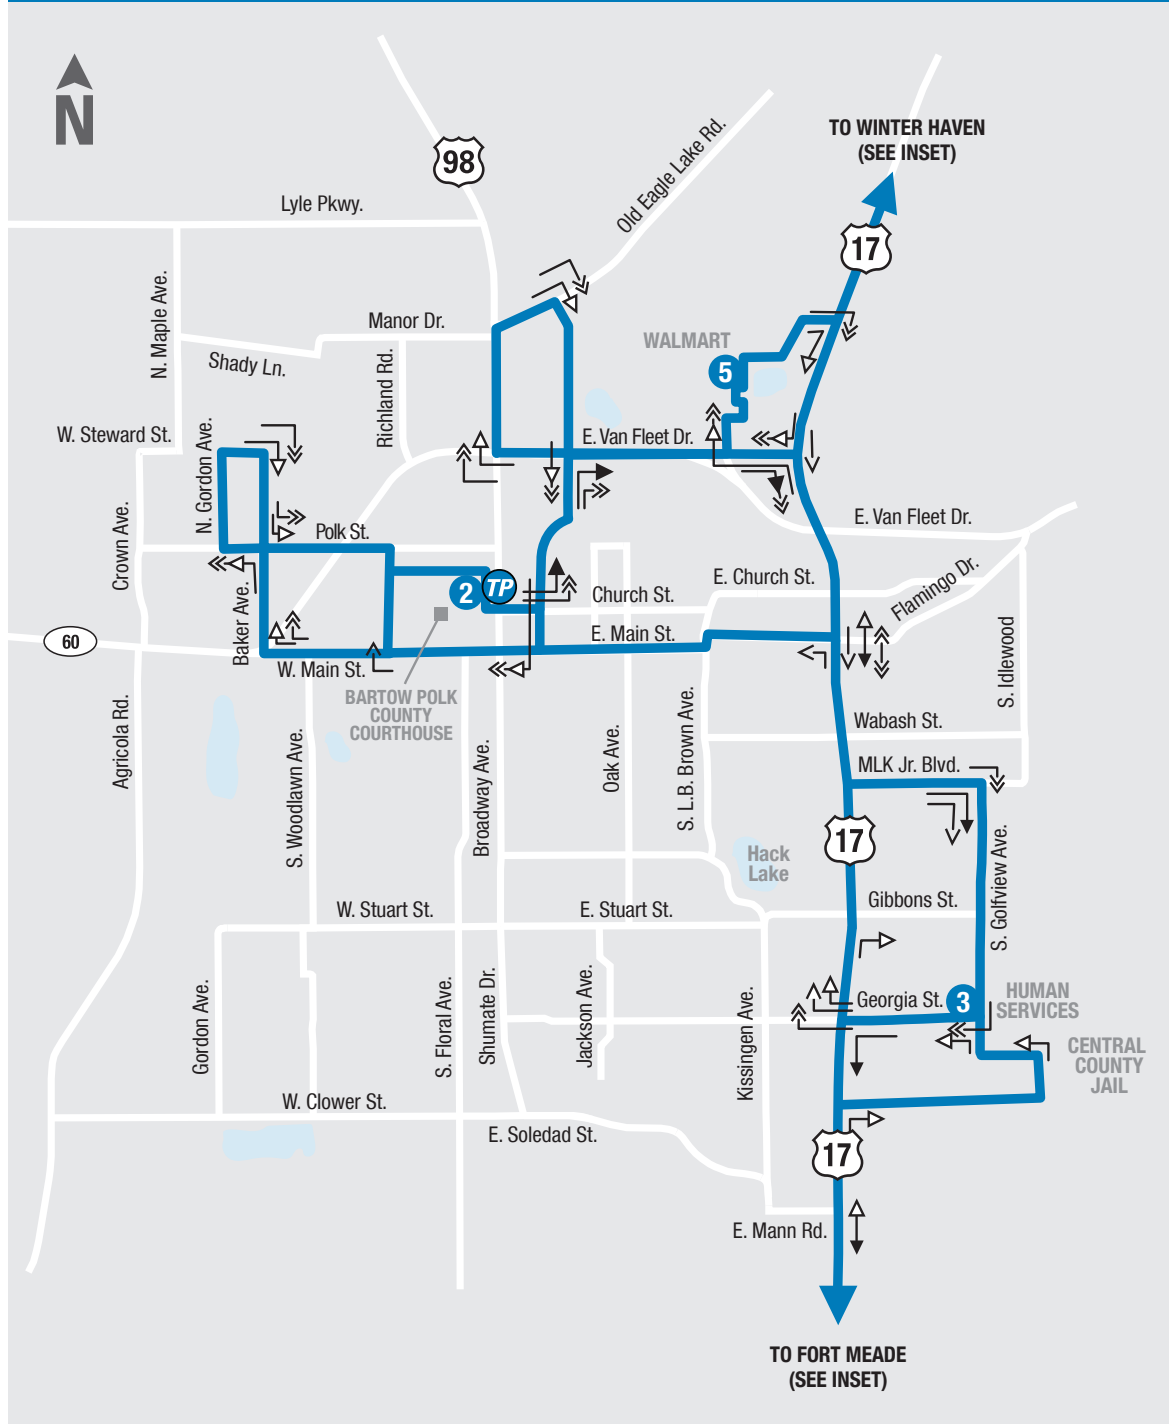

25 - BARTOW / FORT MEADE

WEEKDAYS

| | | | | | | |
|------|--------------|--------------|--------------|-------------|--------------|--------------|
| 5:45 | --- | --- | --- | 6:10 | --- | 6:20 |
| --- | 6:30 | 6:40 | 6:55 | 7:23 | 7:31 | 7:53 |
| --- | 8:00 | 8:10 | --- | --- | 8:18 | 8:37 |
| --- | 8:45 | 8:55 | --- | --- | 9:03 | 9:22 |
| --- | 9:30 | 9:40 | --- | --- | 9:48 | 10:07 |
| --- | 10:15 | 10:25 | --- | --- | 10:33 | 10:52 |
| --- | 11:00 | 11:10 | --- | --- | 11:18 | 11:37 |
| --- | 11:45 | 11:55 | --- | --- | 12:03 | 12:22 |
| --- | 12:30 | 12:40 | 12:55 | 1:23 | 1:31 | 1:53 |
| --- | 2:00 | 2:10 | --- | --- | 2:18 | 2:37 |
| --- | 2:45 | 2:55 | --- | --- | 3:03 | 3:22 |
| --- | 3:30 | 3:40 | 3:55 | 4:23 | 4:31 | 4:53 |
| --- | 5:00 | 5:10 | 5:25 | 5:53 | --- | --- |

TP Transfer Points **T** Winter Haven Terminal

TRANSFER POINTS PUNTOS DE TRANSFERENCIA
Polk County Courthouse: Silver Express Line 22XL Lak/Bartow and 22XW

- Service in Bartow. Servicio en Bartow.**
- First trip only: From Winter Haven Terminal to Bartow Polk County Courthouse
Primer viaje solamente: Desde Winter Haven Terminal hacia la Corte del Condado de Polk en Bartow
 - From Bartow Polk County Courthouse to Bartow Polk County Courthouse
Desde la Corte del Condado de Polk en Bartow hacia la Corte del Condado de Polk en Bartow

- Service to Fort Meade. Servicio hacia Fort Meade.**
- From Bartow Polk County Courthouse to Fort Meade Community Center
Desde la Corte del Condado de Polk en Bartow hacia el Centro Comunitario de Fort Meade
 - From Fort Meade Community Center to Polk County Courthouse
Desde el Centro Comunitario en Fort Meade hacia la Corte del Condado de Polk en Bartow