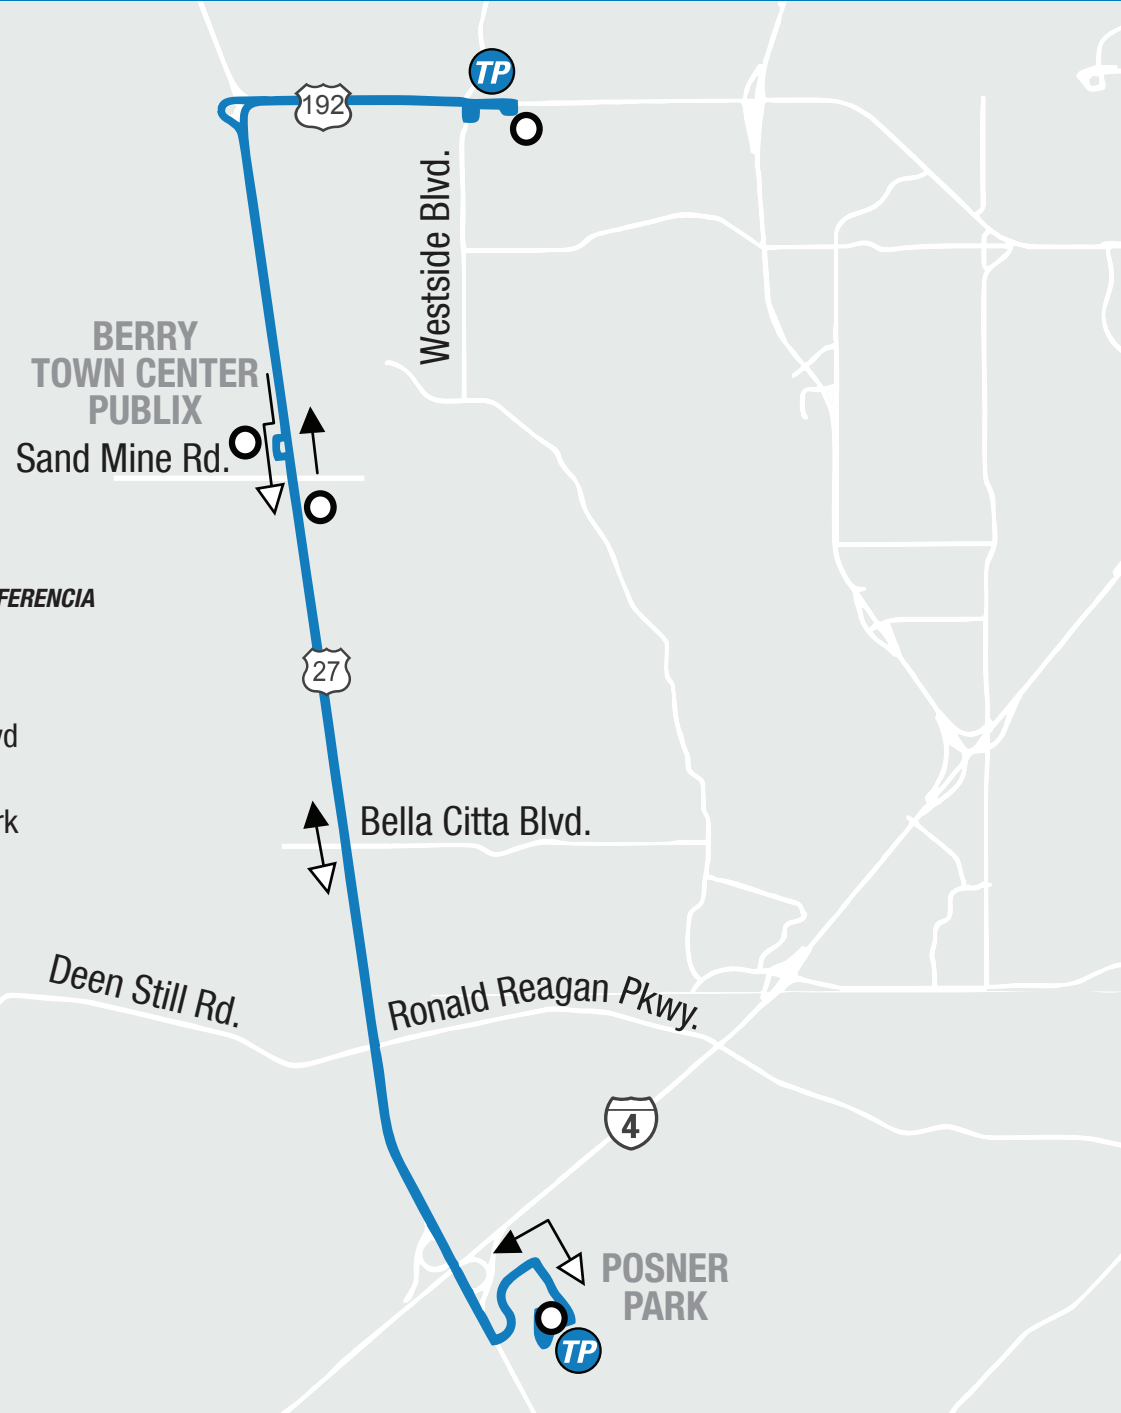

18X - POSNER PARK / FOUR CORNERS EXPRESS

TRANSFER POINTS PUNTOS DE TRANSFERENCIA

Haines City Plaza: Rt 19X and 20X

Legacy Blvd: Lynx Routes

➔ From Posner Park to Legacy Blvd
Desde Posner Park hacia Legacy Blvd

➞ From Legacy Blvd to Posner Park
Desde Legacy Blvd hacia Posner Park

	NORTHBOUND			SOUTHBOUND		
	Depart Posner Park	U.S. 27 & Sand Mine Rd.	Arrive at Legacy Blvd.	Depart Legacy Blvd.	Publix at Berry Town Center	Arrive at Posner Park
WEEKDAYS	---	---	---	5:30	5:42	5:58
	6:00	6:15	6:26	6:26	6:38	6:55
	7:00	7:15	7:26	7:26	7:38	7:55
	8:00	8:15	8:26	8:26	8:38	8:55
	9:00	9:15	9:26	9:26	9:38	9:55
	10:00	10:15	10:26	10:26	10:38	10:55
	11:00	11:15	11:26	11:26	11:38	11:55
	12:00	12:15	12:26	12:26	12:38	12:55
	1:00	1:15	1:26	1:26	1:38	1:55
	2:00	2:15	2:26	2:26	2:38	2:55
	3:00	3:15	3:26	3:26	3:38	3:55
	4:00	4:15	4:26	4:26	4:38	4:55
SATURDAY	---	---	---	7:26	7:38	7:55
	8:00	8:15	8:26	8:26	8:38	8:55
	9:00	9:15	9:26	9:26	9:38	9:55
	10:00	10:15	10:26	10:26	10:38	10:55
	11:00	11:15	11:26	11:26	11:38	11:55
	12:00	12:15	12:26	12:26	12:38	12:55
	1:00	1:15	1:26	1:26	1:38	1:55
	2:00	2:15	2:26	2:26	2:38	2:55
	3:00	3:15	3:26	3:26	3:38	3:55
	4:00	4:15	4:26	4:26	4:38	4:55