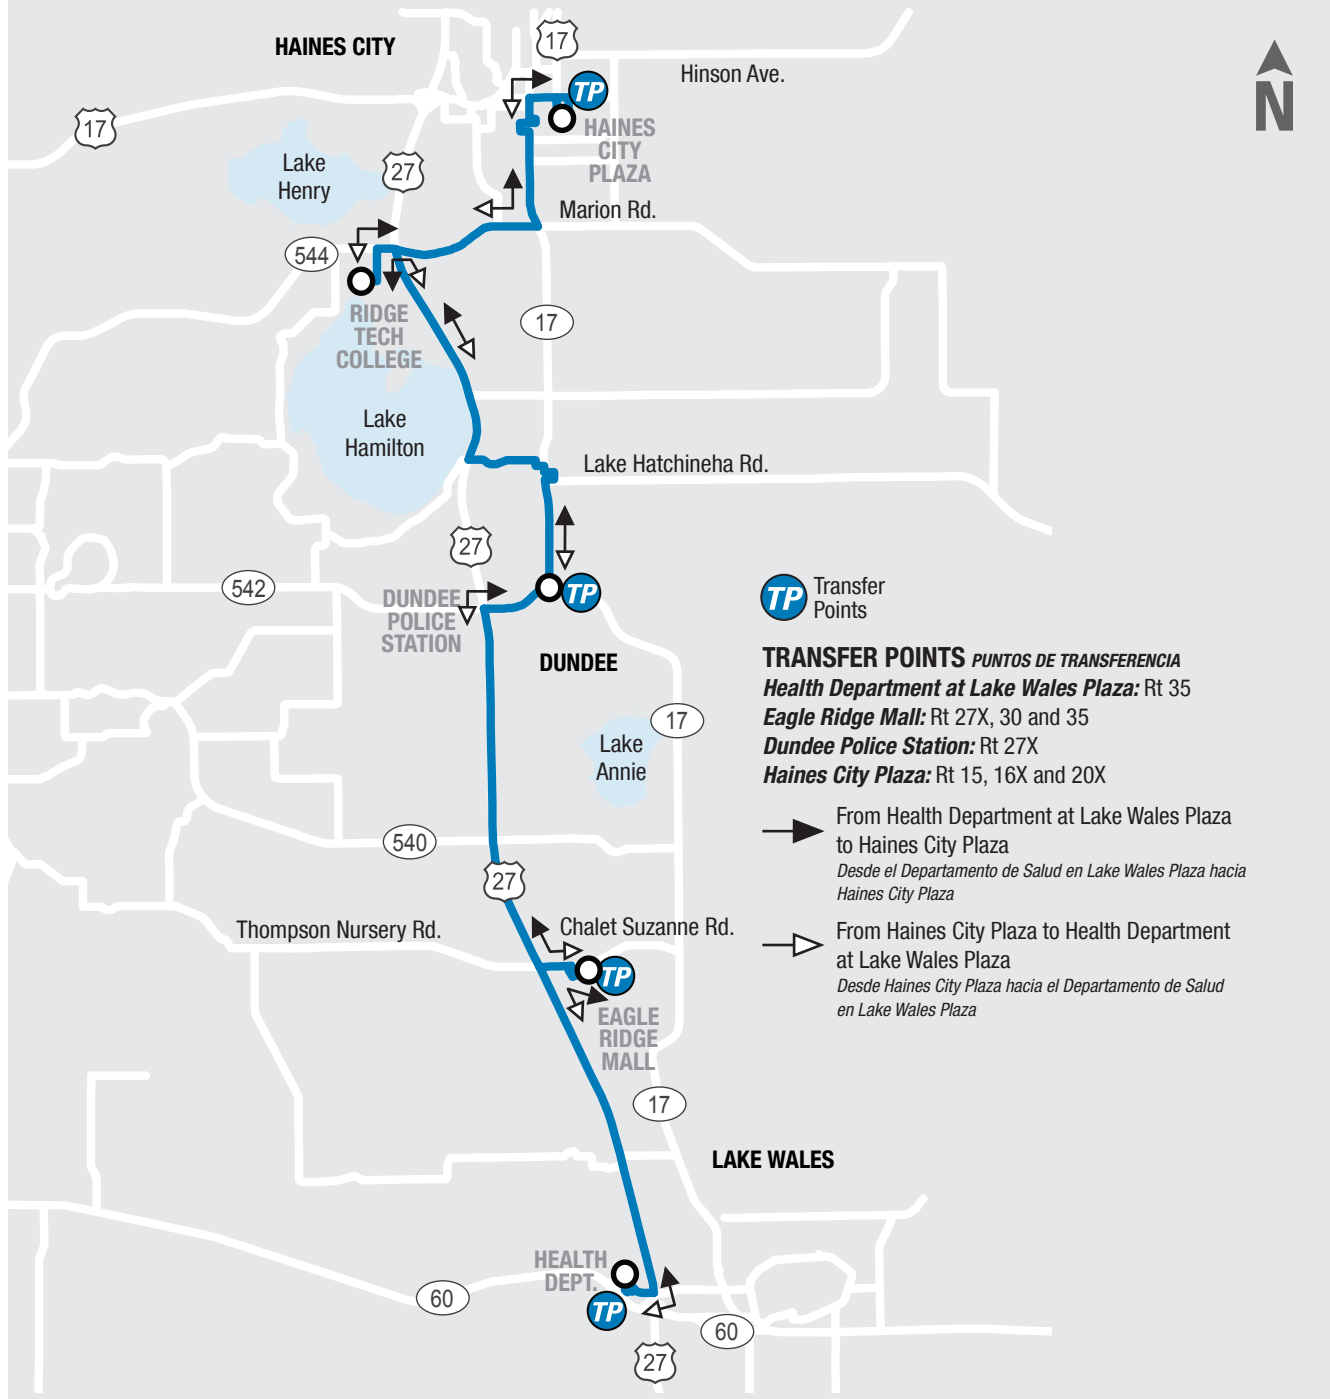

# 17X - LAKE WALES / HAINES CITY EXPRESS

	Depart at Health Department at Lake Wales Plaza	Eagle Ridge Mall	Center St. & Lake Ave.	Ridge Technical College	Arrive Haines City Plaza
<b>WEEKDAYS</b>	6:25	6:36	6:48	7:02	7:18
	8:25	8:36	8:48	9:02	9:18
	10:25	10:36	10:48	11:02	11:18
	<b>12:25</b>	<b>12:36</b>	<b>12:48</b>	<b>1:02</b>	<b>1:18</b>
	2:25	2:36	2:48	3:02	3:18
	4:25	4:36	4:48	5:02	5:18
	6:25	6:36	---	---	---
<b>SATURDAYS</b>	---	---	---	---	---
	8:25	8:36	8:48	9:02	9:18
	10:25	10:36	10:48	11:02	11:18
	<b>1:25</b>	<b>1:36</b>	<b>1:48</b>	<b>2:02</b>	<b>2:18</b>
	3:25	3:36	---	---	---

	Depart Haines City Plaza	Ridge Technical College	Dundee Police Station	Eagle Ridge Mall	Arrive at Health Department at Lake Wales Plaza
<b>WEEKDAYS</b>	7:25	7:40	7:57	8:10	8:20
	9:25	9:40	9:57	10:10	10:20
	11:25	11:40	11:57	<b>12:10</b>	<b>12:20</b>
	<b>1:25</b>	<b>1:40</b>	<b>1:57</b>	<b>2:10</b>	<b>2:20</b>
	3:25	3:40	3:57	4:10	4:20
	5:25	5:40	5:57	6:10	6:20
	---	---	---	---	---
<b>SATURDAYS</b>	7:25	7:40	7:57	8:10	8:20
	9:25	9:40	9:57	10:10	10:20
	<b>12:25</b>	<b>12:40</b>	<b>12:57</b>	<b>1:10</b>	<b>1:20</b>
	2:25	2:40	2:57	3:10	3:20
	---	---	---	---	---