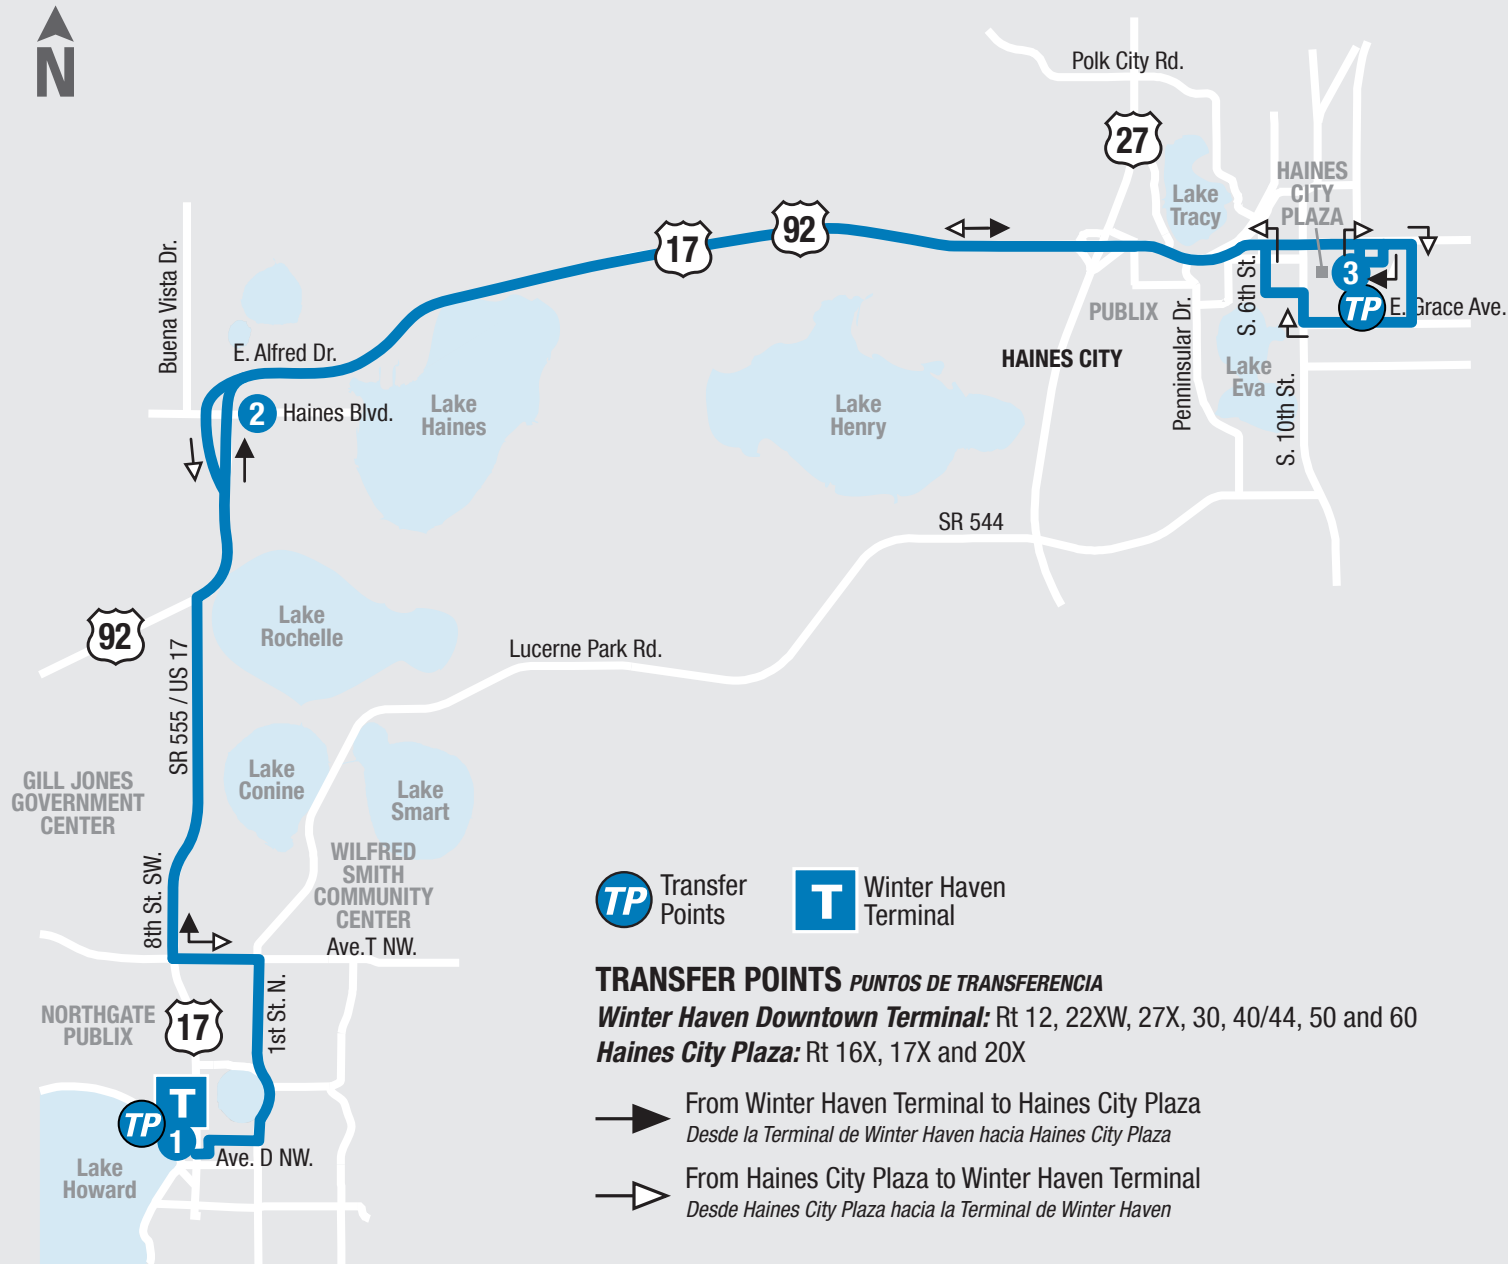

15 - WINTER HAVEN / HAINES CITY

- 1 Depart Winter Haven Downtown Terminal
- 2 Hwy. 17/92 & Haines Blvd. (Lake Alfred)
- 3 Arrive Haines City Plaza

WEEKDAYS

NORTHBOUND		
5:45	6:01	6:15
7:15	7:31	7:45
8:45	9:01	9:15
10:15	10:31	10:45
11:45	12:01	12:15
1:15	1:31	1:45
2:45	3:01	3:15
4:15	4:31	4:45
5:45	6:01	6:15

SATURDAY

6:45	7:01	7:15
9:45	10:01	10:15
1:45	2:01	2:15

- 3 Depart Haines City Plaza
- 2 Hwy. 17/92 & Haines Blvd. (Lake Alfred)
- 1 Arrive Winter Haven Downtown Terminal

WEEKDAYS

SOUTHBOUND		
6:25	6:45	7:00
7:55	8:15	8:30
9:25	9:45	10:00
10:55	11:15	11:30
12:25	12:45	1:00
1:55	2:15	2:30
3:25	3:45	4:00
4:55	5:15	5:30
6:25	6:45	7:00

SATURDAY

7:25	7:45	8:00
10:25	10:45	11:00
2:25	2:45	3:00