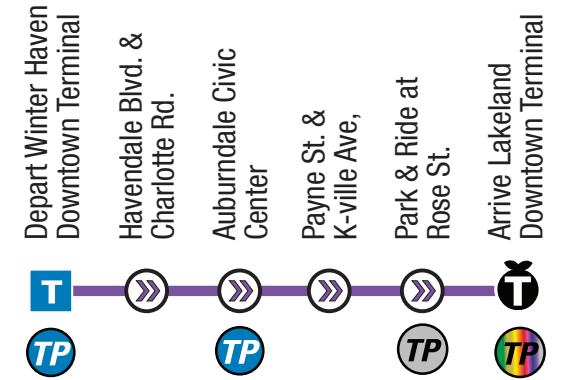

WESTBOUND - LAKELAND

	5:45	6:00	6:12	6:32	6:40	6:52
	7:15	7:30	7:42	8:02	8:10	8:22
	8:45	9:00	9:12	9:32	9:40	9:52
	10:15	10:30	10:42	11:02	11:10	11:22
	11:45	12:00	12:12	12:32	12:40	12:52
	1:15	1:30	1:42	2:02	2:10	2:22
	2:45	3:00	3:12	3:32	3:40	3:52
	4:15	4:30	4:42	5:02	5:10	5:22
	5:45	6:00	6:12	6:32	6:40	6:52
	7:05	7:16	7:23	7:36	7:52	7:55

WEEKDAYS

SATURDAY

	8:15	8:26	8:33	8:46	9:02	9:05
	10:15	10:26	10:33	10:46	11:02	11:05
	1:15	1:26	1:33	1:46	2:02	2:05
	3:15	3:26	3:33	3:46	4:02	4:05