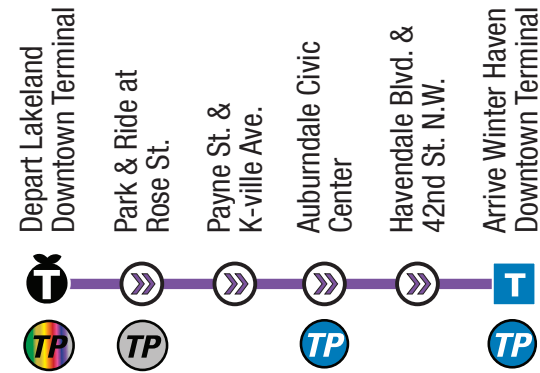

# PURPLE LINE 12 LAK/WH

EFFECTIVE OCTOBER 5, 2020 / EFECTIVO OCTUBRE 5, 2020

- Transfer Point
- Lakeland Terminal
- Winter Haven Terminal
- Park & Ride

## TRANSFER POINTS PUNTOS DE TRANSFERENCIA

**Lakeland Downtown Terminal:** Gold, Pink, Blue, Yellow, Red, Orange, Green, and Silver Express 22XL Lak/Bartow Lines weekdays, Gold Lines Saturdays

**Park & Ride at Rose St.:** Silver Express 22XL Lak/Bartow weekdays

**Winter Haven Downtown Terminal:** Rt 15, 22XW, 27X, 30, 40/44, 50 and 60

**Auburndale Civic Center:** Rt 50

- From Lakeland Downtown Terminal to Winter Haven Terminal  
*Desde Lakeland Terminal hacia Winter Haven Terminal*
- From Winter Haven Terminal to Lakeland Terminal  
*Desde Winter Haven Terminal hacia Lakeland Terminal*

SATURDAYS ONLY, ADA comparable service  
3/4 mile from the bus route  
*SABADO SOLAMENTE, Servicio comparable ADA*  
3/4 de milla desde la ruta de autobus