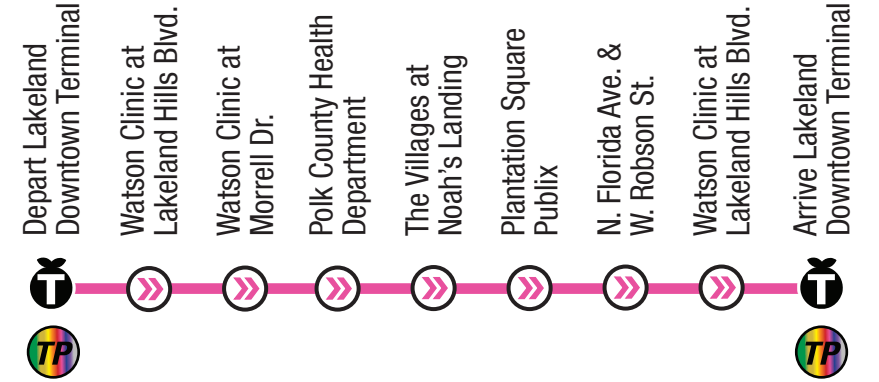

PINK LINE

Transfer Points

Lakeland Terminal

TRANSFER POINTS PUNTOS DE TRANSFERENCIA

Lakeland Downtown Terminal: Gold, Blue, Yellow, Red, Orange, Green, Purple 12 Lak/WH and Silver Express 22XL Lak/Bartow Lines

Regular route, 15 after the hour trips
Ruta regular, viajes de 15 minutos despues de la hora

From Terminal to Terminal
Desde la Terminal hacia La Terminal

Service provided to Watson Clinic at Morrell Dr. only on the 45 after the hour trips
Sercicio provisto a Watson Clinic en Morrell Dr. solamente en los viajes de 45 despues de la hora

From Terminal to Terminal
Desde la Terminal hacia la Terminal

WEEKDAYS

6:15	6:24	---	6:28	6:33	6:37	6:43	6:48	6:56
7:15	7:24	---	7:28	7:33	7:37	7:43	7:48	7:56
8:15	8:24	---	8:28	8:33	8:37	8:43	8:48	8:56
8:45	---	8:55	9:00	9:05	9:09	9:15	9:20	9:28
9:15	9:24	---	9:28	9:33	9:37	9:43	9:48	9:56
9:45	---	9:55	10:00	10:05	10:09	10:15	10:20	10:28
10:15	10:24	---	10:28	10:33	10:37	10:43	10:48	10:56
10:45	---	10:55	11:00	11:05	11:09	11:15	11:20	11:28
11:15	11:24	---	11:28	11:33	11:37	11:43	11:48	11:56
11:45	---	11:55	12:00	12:05	12:09	12:15	12:20	12:28
12:15	12:24	---	12:28	12:33	12:37	12:43	12:48	12:56
12:45	---	12:55	1:00	1:05	1:09	1:15	1:20	1:28
1:15	1:24	---	1:28	1:33	1:37	1:43	1:48	1:56
1:45	---	1:55	2:00	2:05	2:09	2:15	2:20	2:28
2:15	2:24	---	2:28	2:33	2:37	2:43	2:48	2:56
2:45	---	2:55	3:00	3:05	3:09	3:15	3:20	3:28
3:15	3:24	---	3:28	3:33	3:37	3:43	3:48	3:56
4:15	4:24	---	4:28	4:33	4:37	4:43	4:48	4:56
5:15	5:24	---	5:28	5:33	5:37	5:43	5:48	5:56