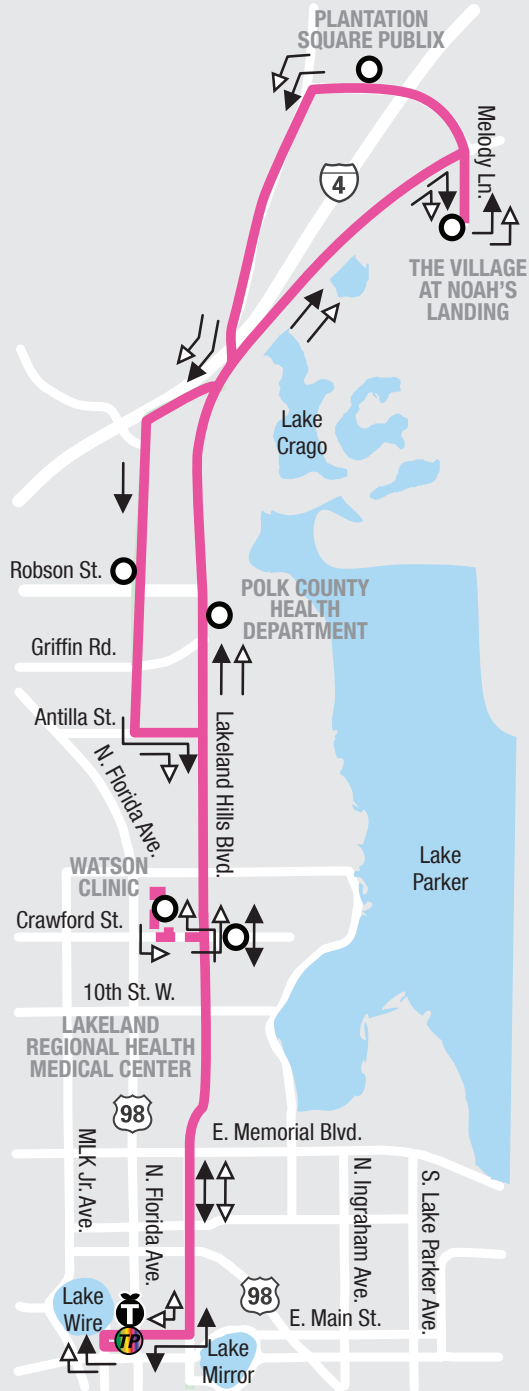

PINK LINE

Transfer Points

Lakeland Terminal

TRANSFER POINTS PUNTOS DE TRANSFERENCIA

Lakeland Downtown Terminal: Gold, Blue, Yellow, Red, Orange, Green, Purple 12 Lak/WH and Silver Express 22XL Lak/Bartow Lines

Regular route, 15 after the hour trips
Ruta regular, viajes de 15 minutos despues de la hora

From Terminal to Terminal
Desde la Terminal hacia La Terminal

Service provided to Watson Clinic at Morrell Dr. only on the 45 after the hour trips
Sercicio provisto a Watson Clinic en Morrell Dr. solamente en los viajes de 45 despues de la hora

From Terminal to Terminal
Desde la Terminal hacia la Terminal

WEEKDAYS

6:15	6:24	---	6:28	6:33	6:37	6:43	6:48	6:56
7:15	7:24	---	7:28	7:33	7:37	7:43	7:48	7:56
8:15	8:24	---	8:28	8:33	8:37	8:43	8:48	8:56
8:45	---	8:55	9:00	9:05	9:09	9:15	9:20	9:28
9:15	9:24	---	9:28	9:33	9:37	9:43	9:48	9:56
9:45	---	9:55	10:00	10:05	10:09	10:15	10:20	10:28
10:15	10:24	---	10:28	10:33	10:37	10:43	10:48	10:56
10:45	---	10:55	11:00	11:05	11:09	11:15	11:20	11:28
11:15	11:24	---	11:28	11:33	11:37	11:43	11:48	11:56
11:45	---	11:55	12:00	12:05	12:09	12:15	12:20	12:28
12:15	12:24	---	12:28	12:33	12:37	12:43	12:48	12:56
12:45	---	12:55	1:00	1:05	1:09	1:15	1:20	1:28
1:15	1:24	---	1:28	1:33	1:37	1:43	1:48	1:56
1:45	---	1:55	2:00	2:05	2:09	2:15	2:20	2:28
2:15	2:24	---	2:28	2:33	2:37	2:43	2:48	2:56
2:45	---	2:55	3:00	3:05	3:09	3:15	3:20	3:28
3:15	3:24	---	3:28	3:33	3:37	3:43	3:48	3:56
4:15	4:24	---	4:28	4:33	4:37	4:43	4:48	4:56
5:15	5:24	---	5:28	5:33	5:37	5:43	5:48	5:56