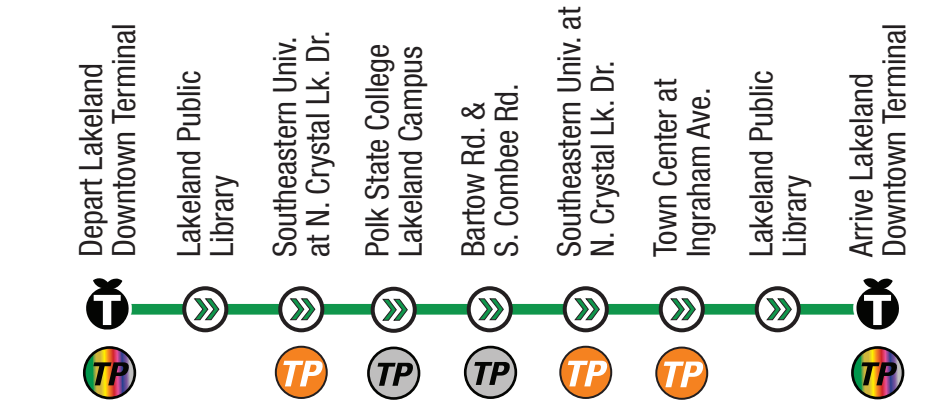

GREEN LINE 1

EFFECTIVE OCTOBER 5, 2020 / EFECTIVO OCTUBRE 5, 2020

5:45	5:51	6:05	6:18	6:32	6:39	6:51	6:58	7:05
7:15	7:21	7:35	7:48	8:02	8:09	8:21	8:28	8:35
8:45	8:51	9:05	9:18	9:32	9:39	9:51	9:58	10:05
10:15	10:21	10:35	10:48	11:02	11:09	11:21	11:28	11:35
12:15	12:21	12:35	12:48	1:02	1:09	1:21	1:28	1:35
2:15	2:21	2:35	2:48	3:02	3:09	3:21	3:28	3:35
3:45	3:51	4:05	4:18	4:32	4:39	4:51	4:58	5:05
5:15	5:21	5:35	5:48	6:02	6:09	6:21	6:28	6:35

SATURDAY

TP Transfer Points **T** Lakeland Terminal

TRANSFER POINTS PUNTOS DE TRANSFERENCIA

Lakeland Downtown Terminal: Gold, Pink, Blue, Red, Yellow, Orange, Purple 12 Lak/WH and Silver Express 22XL Lak/Bartow Lines

Grove Park Shopping Plaza: Silver Express 22 XL Lak/Bartow and Orange Lines

Southeastern University: Orange Line

Polk State College: Silver Express 22XL Lak/Bartow Line

Bartow Rd. & S. Combee Rd.: Silver Express Lak/Bartow Line

Town Center: Orange Line

➔ From Lakeland Downtown Terminal to Polk State College
Desde la Terminal de Lakeland hacia Polk State College

➤ From Polk State College to Lakeland Downtown Terminal
Desde Polk State College hacia la Terminal de Lakeland