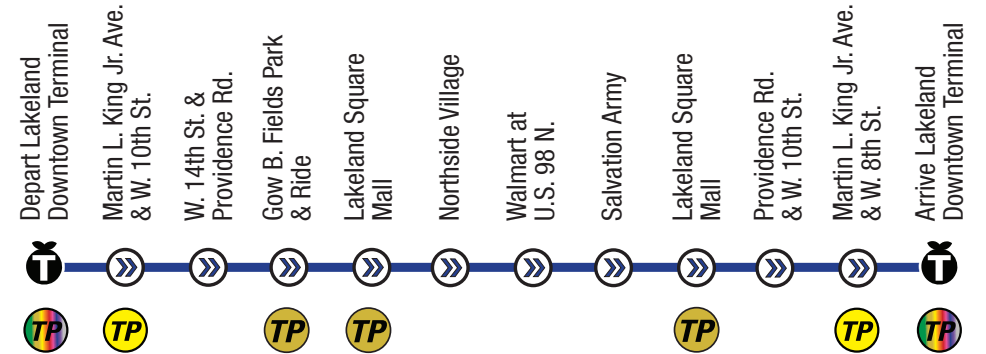

# BLUE LINE

EFFECTIVE OCTOBER 5, 2020 / EFECTIVO OCTUBRE 5, 2020

Transfer Points

Lakeland Terminal

### TRANSFER POINTS PUNTOS DE TRANSFERENCIA

**Lakeland Downtown Terminal:** Gold, Pink, Yellow, Red, Orange, Green, Purple 12 Lak/WH and Silver Express 22XL Lak/Bartow Lines  
**M.L. King Jr. Ave. & W. 10th St.:** Yellow Line  
**M.L. King Jr. Ave. & W. 8th St.:** Yellow Line  
**Gow B. Fields Park & Ride:** Gold Line  
**Lakeland Park Center:** Gold Line  
**Lakeland Square Mall:** Gold Line

➔ From Lakeland Downtown Terminal to Banana Rd. & U.S. 98 N.  
*Desde la Terminal de Lakeland hacia Banana Rd. & U.S. 98 N.*

➔ From Banana Rd. & U.S. 98 N. to Lakeland Downtown Terminal  
*Desde Banana Rd. & U.S. 98 N. hacia la Terminal de Lakeland*

➔ Trips to Salvation Army  
*Viajes hacia Salvation Army*

--- Express Route  
*Ruta express*

— Regular Route  
*Ruta regular*

BLUE 1	8:00	8:10	8:18	8:36	8:46	9:02	9:15	---	9:31	9:52	9:59	10:09
	8:45	8:55	9:03	9:21	9:31	9:47	10:00	---	10:16	10:37	10:44	10:54
	11:15	11:25	11:33	11:51	12:01	12:17	12:30	---	12:46	1:07	1:14	1:24
	12:15	12:25	12:33	12:51	1:01	1:17	1:30	---	1:46	2:07	2:14	2:24
	2:00	2:10	2:18	2:36	2:46	3:02	3:15	---	3:31	3:52	3:59	4:09
	2:45	2:55	3:03	3:21	3:31	3:47	4:00	---	4:16	4:37	4:44	4:54
	4:30	4:40	4:48	5:06	5:16	5:32	5:45	---	6:01	6:22	6:29	6:39
5:15	5:25	5:33	5:51	6:01	6:17	6:30	---	6:46	7:07	7:14	7:24	