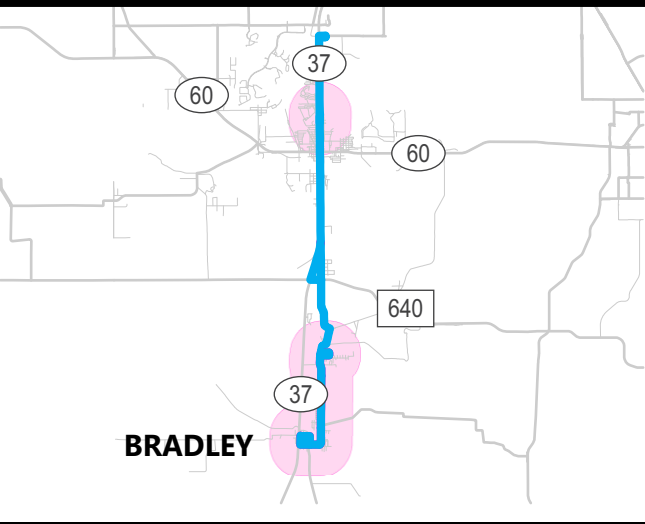

# WEST COUNTY ROUTES

- Gold Line
  - Pink Line
  - Blue Line
  - Yellow Line
  - Red Line
  - Orange Line
  - Green Line
  - Lime Flex Line
  - Cyan Flex Line
  - Peach Line
  - Purple 12 Lak/WH Line
  - Silver Express 22XL Lak/Bartow Line
- TP Transfer Point    
 T Lakeland Terminal    
 🚗 Park & Ride

**TO BRADLEY  
(SEE INSET)**

**TO BARTOW  
(SEE INSET)**

## CYAN FLEX LINE

## SILVER EXPRESS 22XL LAK/BARTOW LINE