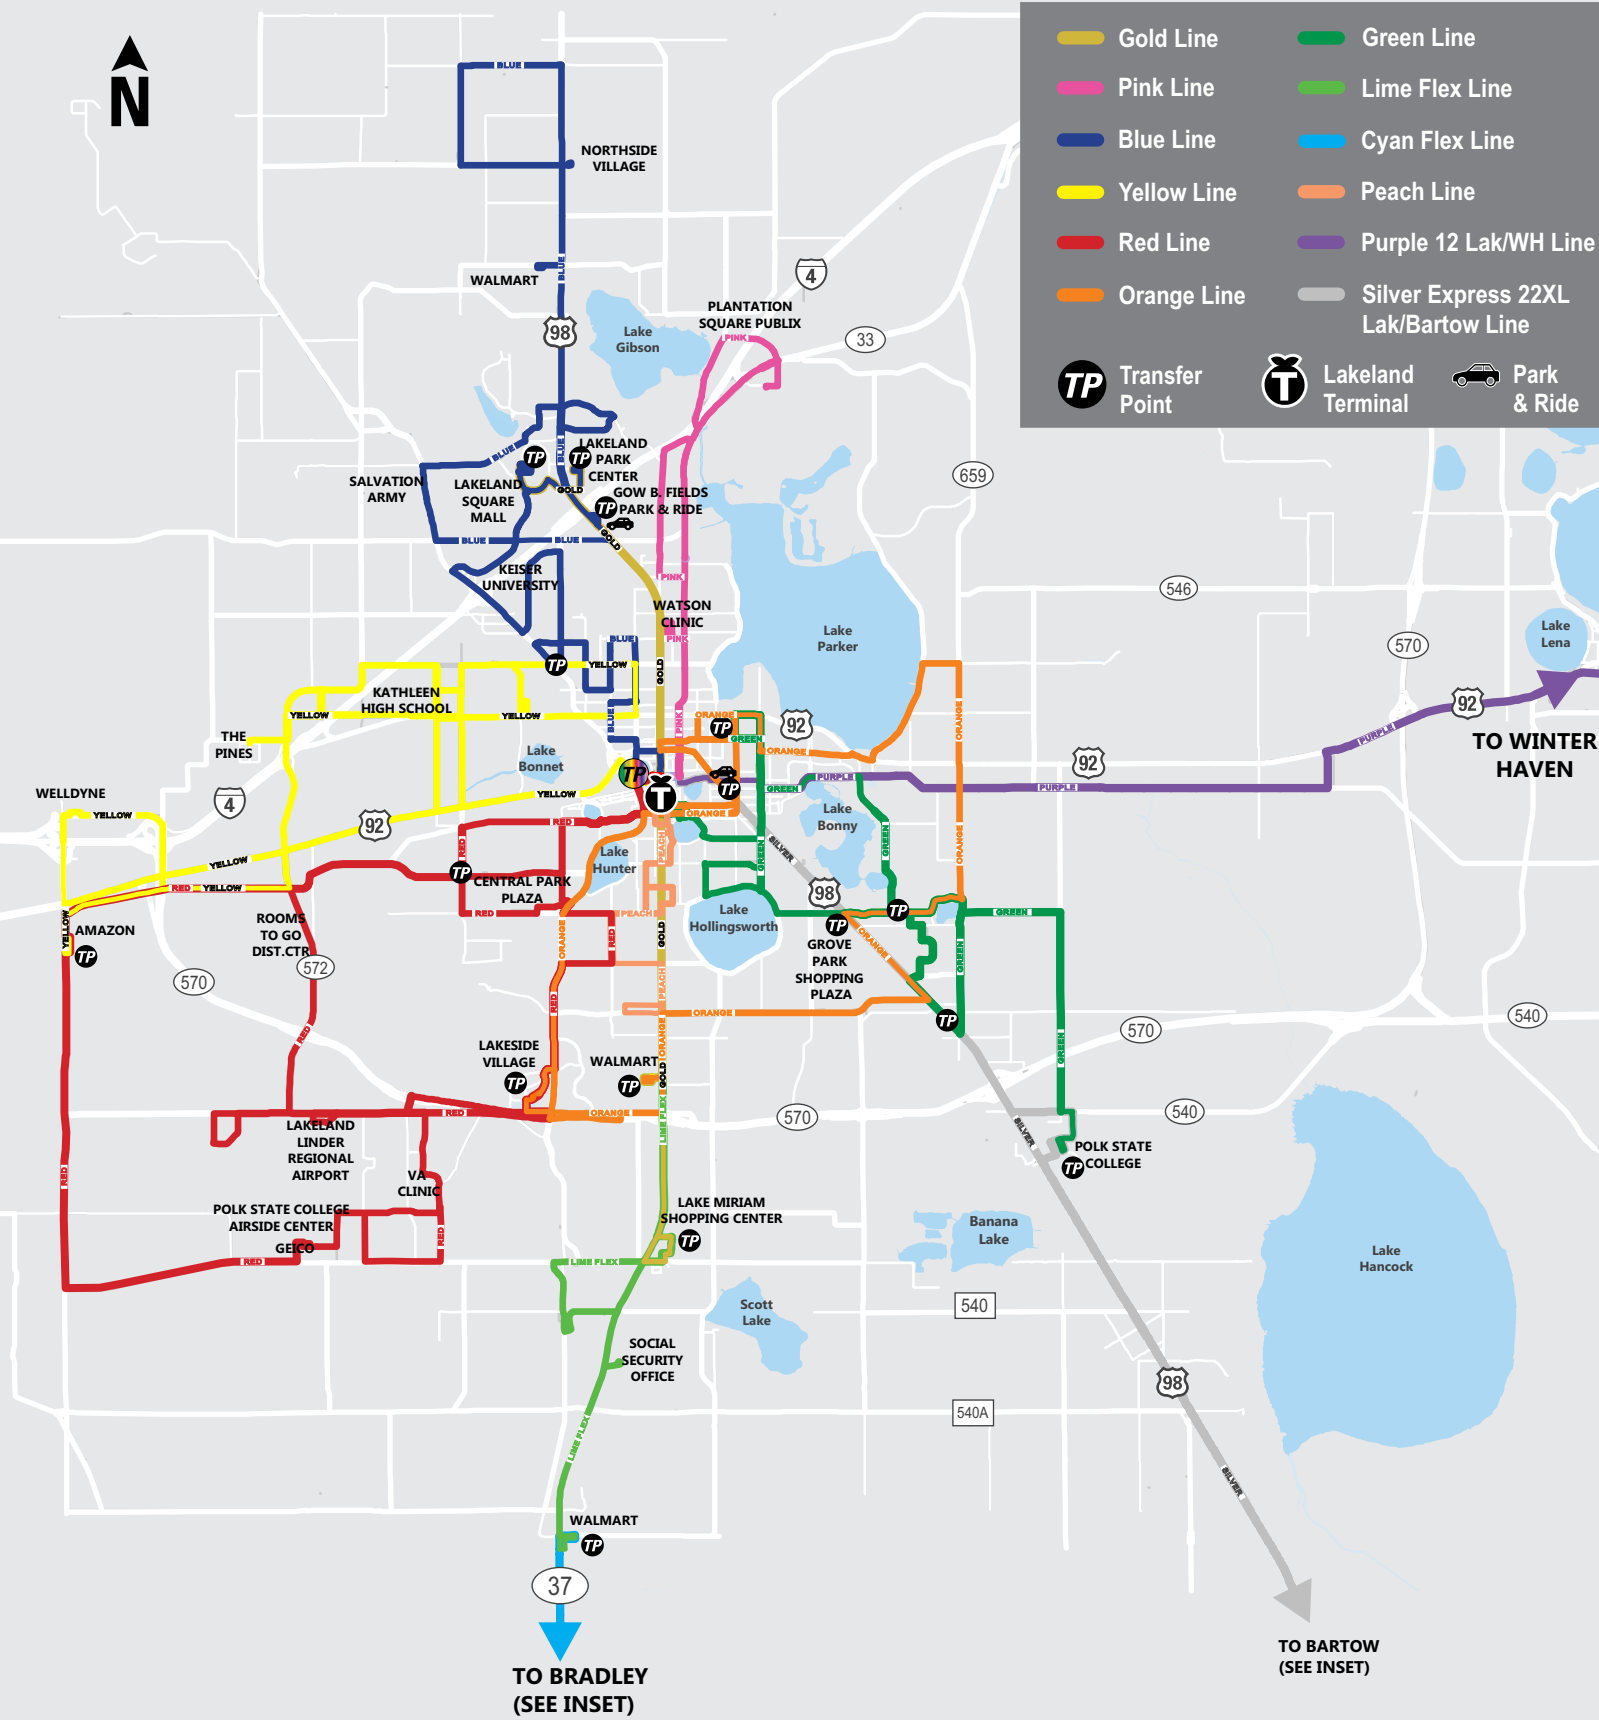

# WEST COUNTY ROUTES

- Gold Line
  - Pink Line
  - Blue Line
  - Yellow Line
  - Red Line
  - Orange Line
  - Green Line
  - Lime Flex Line
  - Cyan Flex Line
  - Peach Line
  - Purple 12 Lak/WH Line
  - Silver Express 22XL Lak/Bartow Line
- TP Transfer Point    
 T Lakeland Terminal    
 🚗 Park & Ride

**TO BRADLEY  
(SEE INSET)**

**TO BARTOW  
(SEE INSET)**

## CYAN FLEX LINE

## SILVER EXPRESS 22XL LAK/BARTOW LINE