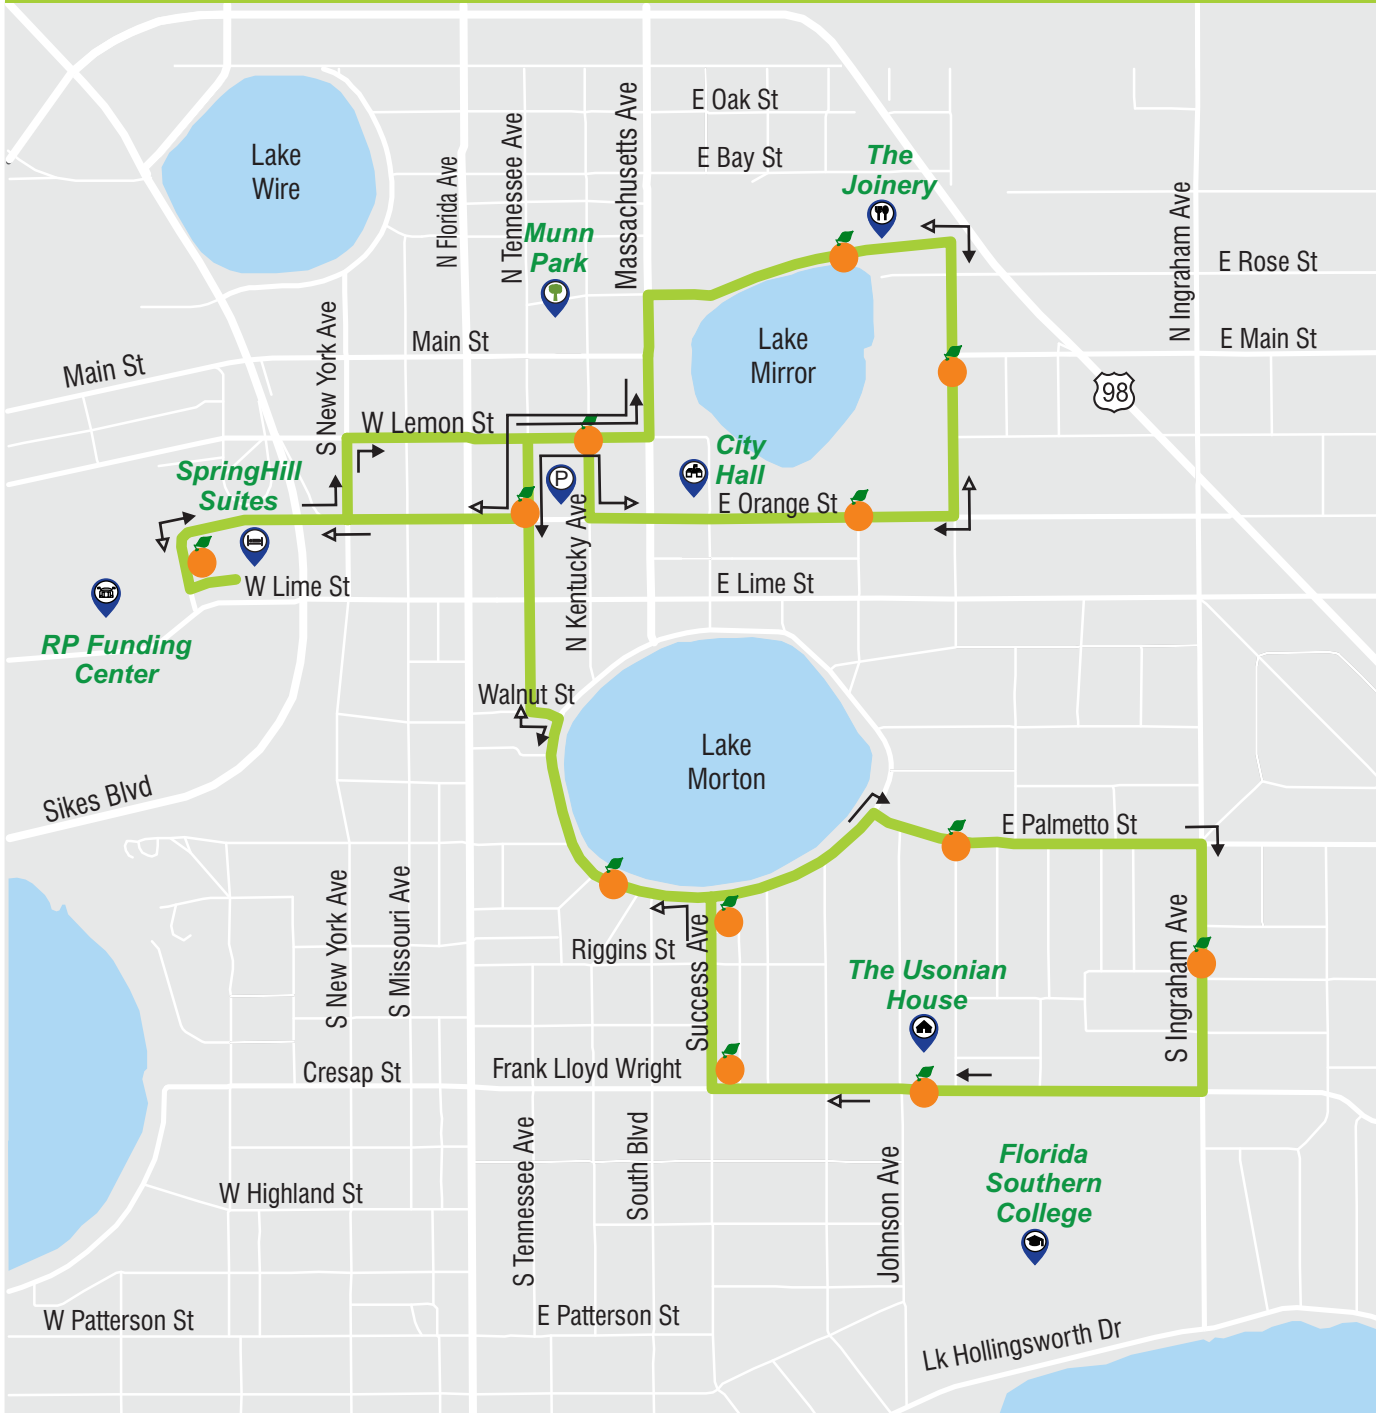

THE SQUEEZE - NIGHT SERVICE

EFFECTIVE DECEMBER 17, 2021/EFFECTIVO DICIEMBRE 17, 2021

FRIDAY - SATURDAY

WESTBOUND			EASTBOUND		
---	---	---	4:00	4:10	4:25
4:25	4:35	4:50	4:25	4:35	4:50
4:50	5:00	5:15	4:50	5:00	5:15
5:15	5:25	5:40	5:15	5:25	5:40
5:40	5:50	6:05	5:40	5:50	6:05
6:05	6:15	6:30	6:05	6:15	6:30
6:30	6:40	6:55	6:30	6:40	6:55
6:55	7:05	7:20	6:55	7:05	7:20
7:20	7:30	7:45	7:20	7:30	7:45
7:45	7:55	8:10	7:45	7:55	8:10
8:10	8:20	8:35	8:10	8:20	8:35
8:35	8:45	9:00	8:35	8:45	9:00
9:00	9:10	9:25	9:00	9:10	9:25
9:25	9:35	9:50	9:25	9:35	9:50
9:50	10:00	10:15	9:50	10:00	10:15
10:15	10:25	10:40	10:15	10:25	10:40
10:40	10:50	11:05	---	---	---

- ➔ From SpringHill Suites to The Usonian House
Desde SpringHill Suites hacia Casa Usonian
- ➔ From The Usonian House to SpringHill Suites
Desde Casa Usonian hacia SpringHill Suites