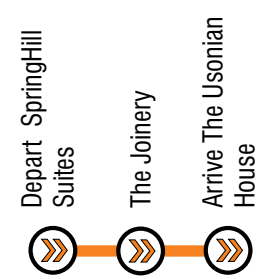

THE SQUEEZE - DAY SERVICE

EFFECTIVE AUGUST 06, 2022/EFFECTIVO AGOSTO 06, 2022

WESTBOUND

---	---	---
8:25	8:35	8:50
8:50	9:00	9:15
9:15	9:25	9:40
9:40	9:50	10:05
10:05	10:15	10:30
10:30	10:40	10:55
10:55	11:05	11:20
11:20	11:30	11:45
11:45	11:55	12:10
12:10	12:20	12:35
12:35	12:45	1:00
1:00	1:10	1:25
1:25	1:35	1:50
1:50	2:00	2:15
2:15	2:25	2:40
2:40	2:50	3:05

EASTBOUND

8:00	8:10	8:25
8:25	8:35	8:50
8:50	9:00	9:15
9:15	9:25	9:40
9:40	9:50	10:05
10:05	10:15	10:30
10:30	10:40	10:55
10:55	11:05	11:20
11:20	11:30	11:45
11:45	11:55	12:10
12:10	12:20	12:35
12:35	12:45	1:00
1:00	1:10	1:25
1:25	1:35	1:50
1:50	2:00	2:15
2:15	2:25	2:40
---	---	---