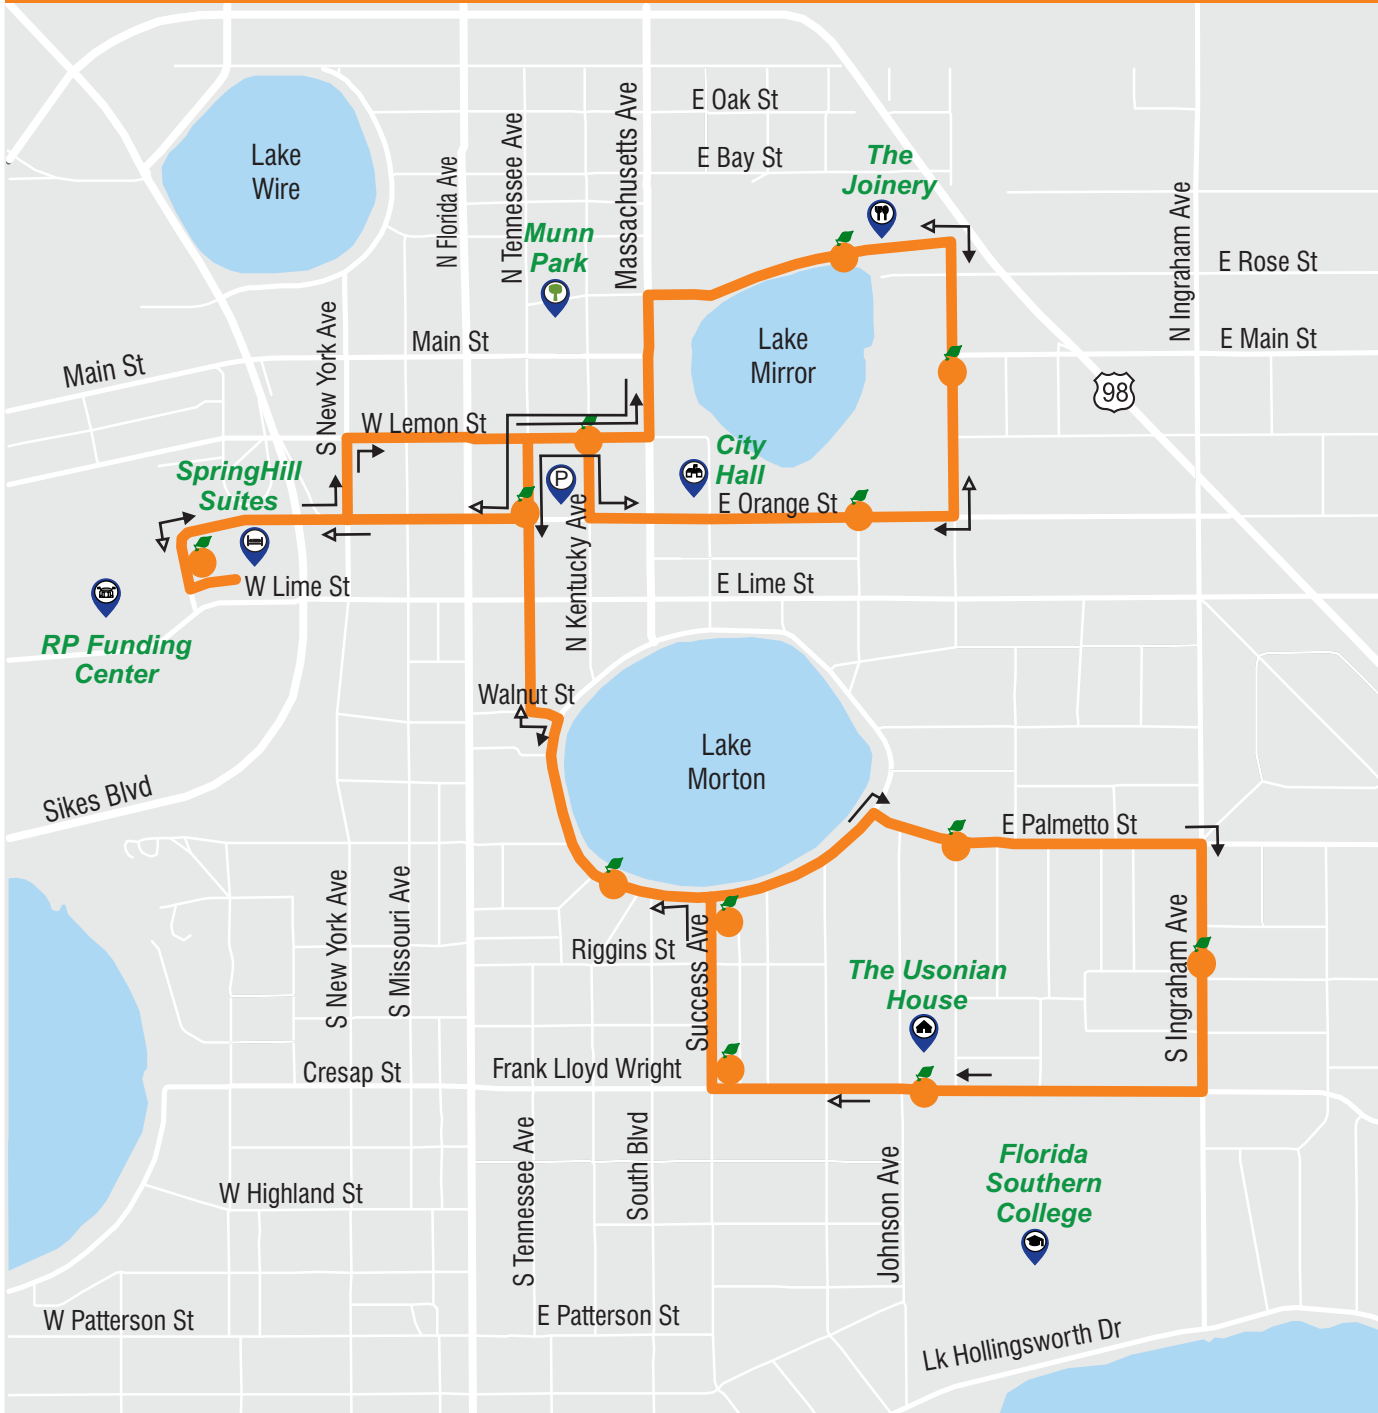

THE SQUEEZE - DAY SERVICE

EFFECTIVE AUGUST 06, 2022/EFFECTIVO AGOSTO 06, 2022

WESTBOUND

---	---	---
8:25	8:35	8:50
8:50	9:00	9:15
9:15	9:25	9:40
9:40	9:50	10:05
10:05	10:15	10:30
10:30	10:40	10:55
10:55	11:05	11:20
11:20	11:30	11:45
11:45	11:55	12:10
12:10	12:20	12:35
12:35	12:45	1:00
1:00	1:10	1:25
1:25	1:35	1:50
1:50	2:00	2:15
2:15	2:25	2:40
2:40	2:50	3:05

EASTBOUND

8:00	8:10	8:25
8:25	8:35	8:50
8:50	9:00	9:15
9:15	9:25	9:40
9:40	9:50	10:05
10:05	10:15	10:30
10:30	10:40	10:55
10:55	11:05	11:20
11:20	11:30	11:45
11:45	11:55	12:10
12:10	12:20	12:35
12:35	12:45	1:00
1:00	1:10	1:25
1:25	1:35	1:50
1:50	2:00	2:15
2:15	2:25	2:40
---	---	---

SATURDAY

SATURDAY

➔ From SpringHill Suites to The Usonian House
Desde SpringHill Suites hacia Casa Usonian

➔ From The Usonian House to SpringHill Suites
Desde Casa Usonian hacia SpringHill Suites