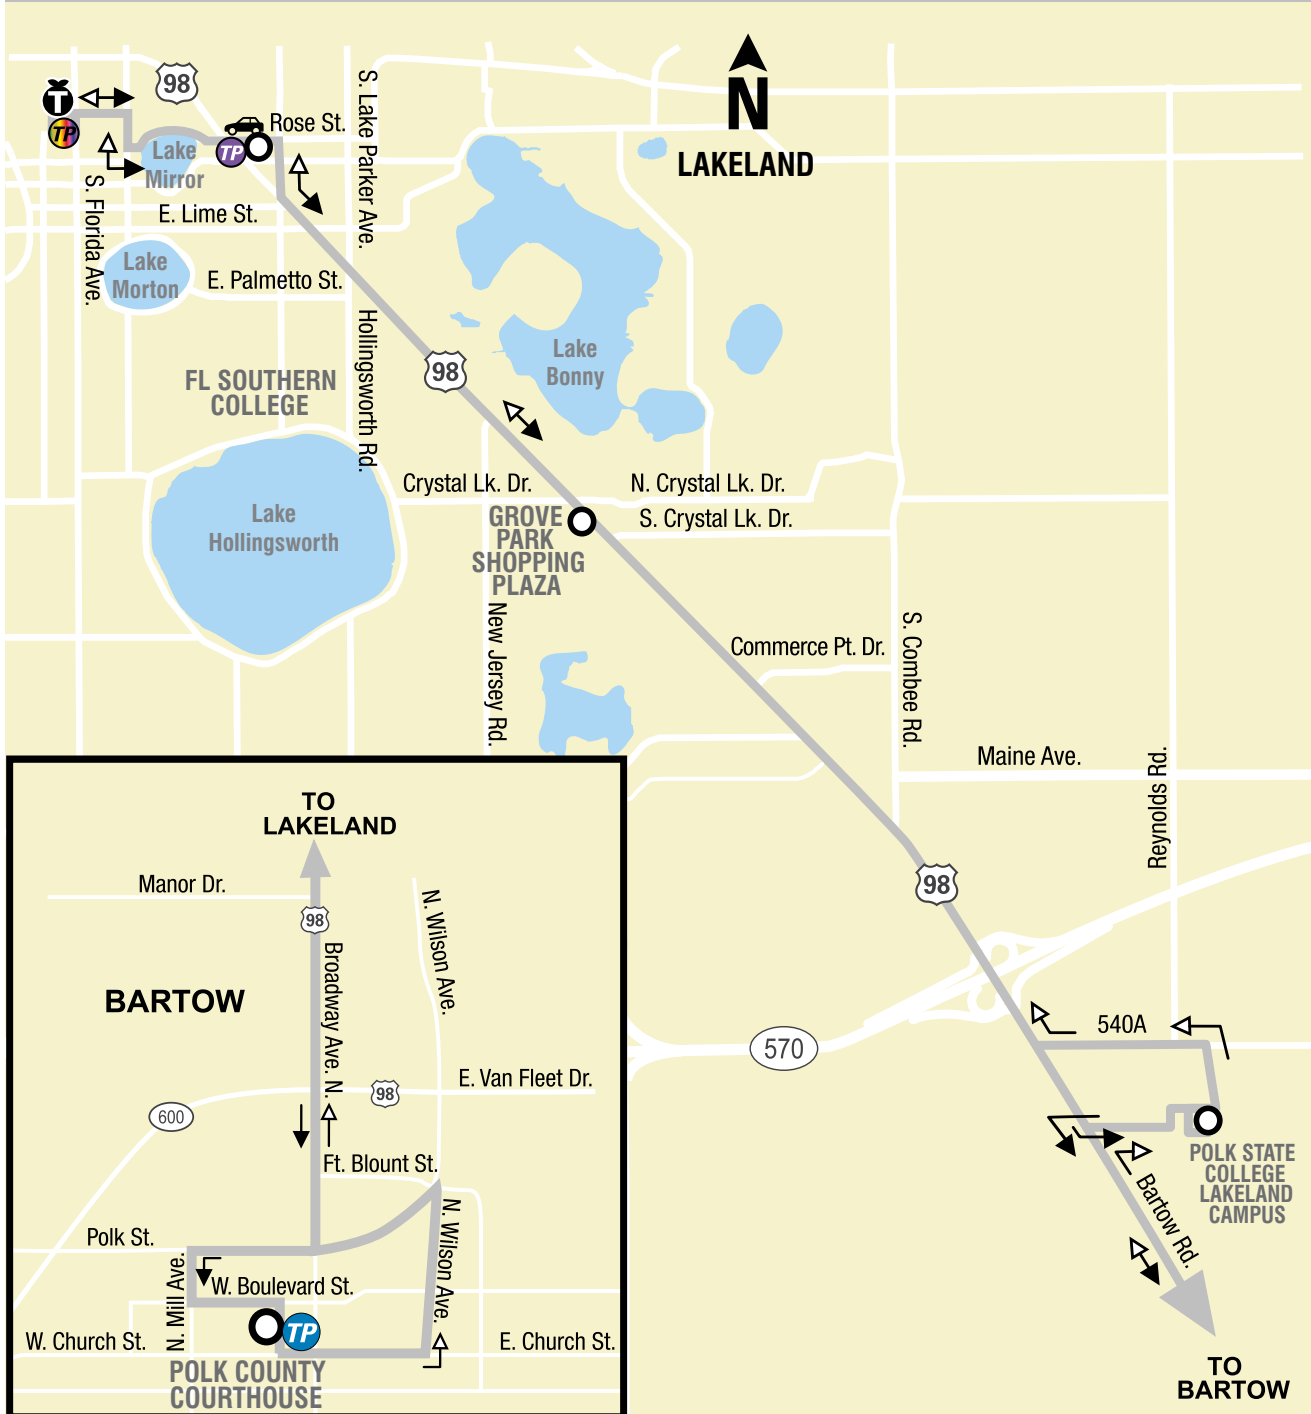

SILVER EXPRESS LINE 22XL LAK/BARTOW

EFFECTIVE OCTOBER 3, 2022/ EFECTIVO OCTUBRE 3, 2022

SOUTHBOUND - BARTOW

WEEKDAYS	5:45	5:48	5:56	6:04	6:11	6:21
	7:15	7:18	7:26	7:34	7:41	7:51
	8:45	8:48	8:56	9:04	9:11	9:21
	10:15	10:18	10:26	10:34	10:41	10:51
	11:45	11:48	11:56	12:04	12:11	12:21
	1:15	1:18	1:26	1:34	1:41	1:51
	2:45	2:48	2:56	3:04	3:11	3:21
	4:30	4:33	4:41	4:51	4:58	5:09

NORTHBOUND - LAKELAND

WEEKDAYS	6:30	6:42	6:46	6:56	7:01	7:04
	8:00	8:12	8:16	8:26	8:31	8:34
	9:30	9:42	9:46	9:56	10:01	10:04
	11:00	11:12	11:16	11:26	11:31	11:34
	12:30	12:42	12:46	12:56	1:01	1:04
	2:00	2:12	2:16	2:26	2:31	2:34
	3:30	3:42	3:46	3:56	4:01	4:04
	5:15	5:27	5:32	5:43	5:48	5:51

- Transfer Points
- Lakeland Terminal
- Park & Ride

Lakeland Downtown Terminal: Circulator Eastside, Circulator Westside, Blue, Gold, Green, Lemon, Orange, Peach, Pink, Purple 12 Lak/WH, Red and Yellow Lines.

Park & Ride at Rose St.: Purple 12 Lak/WH Line.

Polk County Courthouse: Rt 21X, 22XW and 25.

- ➔ From Lakeland Downtown Terminal to Bartow Polk County Courthouse
Desde la Terminal de Lakeland hacia Bartow Polk County Courthouse
- From Bartow Polk County Courthouse to Lakeland Downtown Terminal
Desde Bartow Polk County Courthouse hacia la Terminal de Lakeland