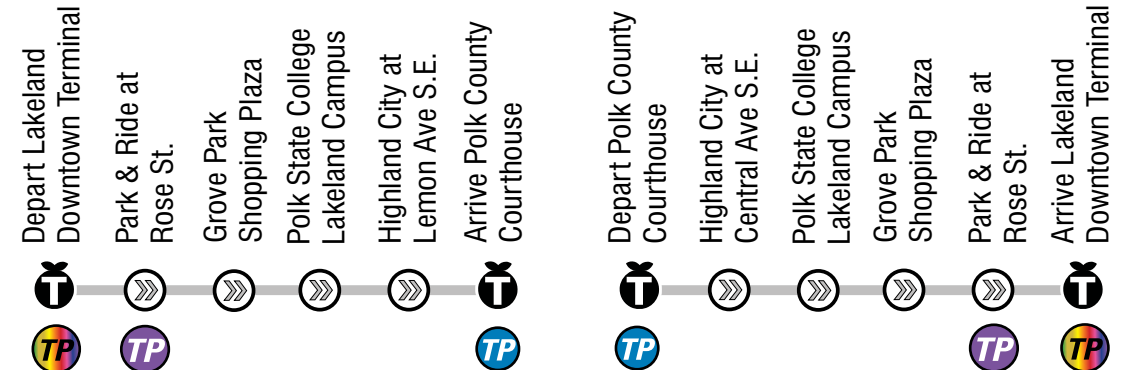

SILVER EXPRESS LINE 22XL LAK/BARTOW

EFFECTIVE OCTOBER 3, 2022/ EFECTIVO OCTUBRE 3, 2022

SOUTHBOUND - BARTOW

WEEKDAYS	5:45	5:48	5:56	6:04	6:11	6:21
	7:15	7:18	7:26	7:34	7:41	7:51
	8:45	8:48	8:56	9:04	9:11	9:21
	10:15	10:18	10:26	10:34	10:41	10:51
	11:45	11:48	11:56	12:04	12:11	12:21
	1:15	1:18	1:26	1:34	1:41	1:51
	2:45	2:48	2:56	3:04	3:11	3:21
	4:30	4:33	4:41	4:51	4:58	5:09

NORTHBOUND - LAKELAND

WEEKDAYS	6:30	6:42	6:46	6:56	7:01	7:04
	8:00	8:12	8:16	8:26	8:31	8:34
	9:30	9:42	9:46	9:56	10:01	10:04
	11:00	11:12	11:16	11:26	11:31	11:34
	12:30	12:42	12:46	12:56	1:01	1:04
	2:00	2:12	2:16	2:26	2:31	2:34
	3:30	3:42	3:46	3:56	4:01	4:04
	5:15	5:27	5:32	5:43	5:48	5:51

- Transfer Points
- Lakeland Terminal
- Park & Ride

Lakeland Downtown Terminal: Circulator Eastside, Circulator Westside, Blue, Gold, Green, Lemon, Orange, Peach, Pink, Purple 12 Lak/WH, Red and Yellow Lines.

Park & Ride at Rose St.: Purple 12 Lak/WH Line.

Polk County Courthouse: Rt 21X, 22XW and 25.

- ➔ From Lakeland Downtown Terminal to Bartow Polk County Courthouse
Desde la Terminal de Lakeland hacia Bartow Polk County Courthouse
- From Bartow Polk County Courthouse to Lakeland Downtown Terminal
Desde Bartow Polk County Courthouse hacia la Terminal de Lakeland