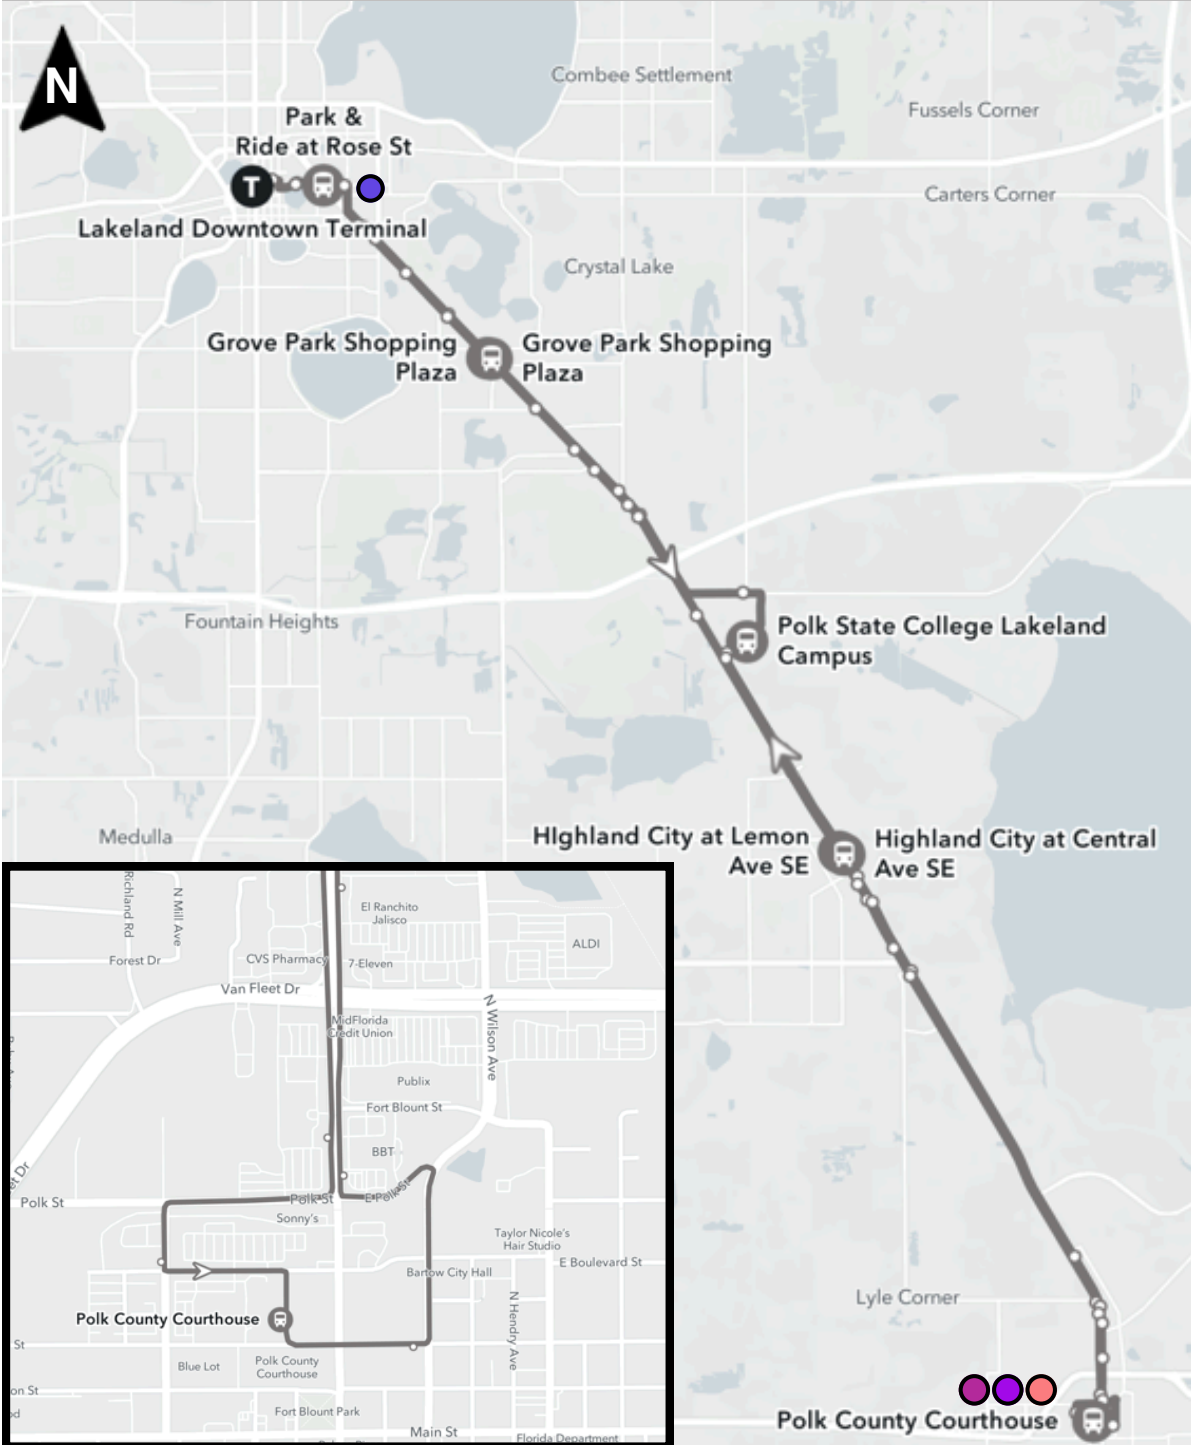

SILVER EXPRESS LINE 22XL - LAKELAND / BARTOW

	Lakeland Downtown Terminal	Park & Ride at Rose St	Grove Park Shopping Plaza	Polk State College Lakeland Campus	Highland City at Lemon Ave SE	Polk County Courthouse	Polk County Courthouse	Highland City at Central Ave SE	Polk State College Lakeland Campus	Grove Park Shopping Plaza	Park & Ride at Rose St	Lakeland Downtown Terminal
WEEKDAYS		●				●●●	●●●				●	
	5:45a	5:48a	5:56a	6:04a	6:11a	6:21a						
	6:30a	6:33a	6:41a	6:49a	6:56a	7:06a						
	7:15a	7:18a	7:26a	7:34a	7:41a	7:51a						
	8:00a	8:03a	8:11a	8:19a	8:26a	8:36a						
	8:45a	8:48a	8:56a	9:04a	9:11a	9:21a						
	9:30a	9:33a	9:41a	9:49a	9:56a	10:06a						
	10:15a	10:18a	10:26a	10:34a	10:41a	10:51a						
	11:00a	11:03a	11:11a	11:19a	11:26a	11:36a						
	11:45a	11:48a	11:56a	12:04p	12:11p	12:21p						
	12:30p	12:33p	12:41p	12:49p	12:56p	1:06p						
	1:15p	1:18p	1:26p	1:34p	1:41p	1:51p						
	2:00p	2:03p	2:11p	2:19p	2:26p	2:36p						
	2:45p	2:48p	2:56p	3:04p	3:11p	3:21p						
	3:30p	3:33p	3:41p	3:49p	3:56p	4:06p						
	4:30p	4:33p	4:41p	4:49p	4:56p	5:06p						
WEEKDAYS							●●●	●●●			●	
	6:30a	6:42a	6:46a	6:56a	7:01a	7:04a						
	7:15a	7:27a	7:31a	7:41a	7:46a	7:49a						
	8:00a	8:12a	8:16a	8:26a	8:31a	8:34a						
	8:45a	8:57a	9:01a	9:11a	9:16a	9:19a						
	9:30a	9:42a	9:46a	9:56a	10:01a	10:04a						
	10:15a	10:27a	10:31a	10:41a	10:46a	10:49a						
	11:00a	11:12a	11:16a	11:26a	11:31a	11:34a						
	11:45a	11:57a	12:01p	12:11p	12:16p	12:19p						
	12:30p	12:42p	12:46p	12:56p	1:01p	1:04p						
	1:15p	1:27p	1:31p	1:41p	1:46p	1:49p						
	2:00p	2:12p	2:16p	2:26p	2:31p	2:34p						
	2:45p	2:57p	3:01p	3:11p	3:16p	3:19p						
	3:30p	3:42p	3:46p	3:56p	4:01p	4:04p						
	4:15p	4:27p	4:31p	4:41p	4:46p	4:49p						
	5:15p	5:27p	5:31p	5:41p	5:46p	5:49p						

TRANSFER POINTS PUNTOS DE TRANSFERENCIA

Lakeland Downtown Terminal: Circulator Eastside, Circulator Westside, Blue, Gold, Green, Lemon, Orange, Peach, Pink, Purple, Red, and Yellow Lines

Park & Ride at Rose St.: Purple Line