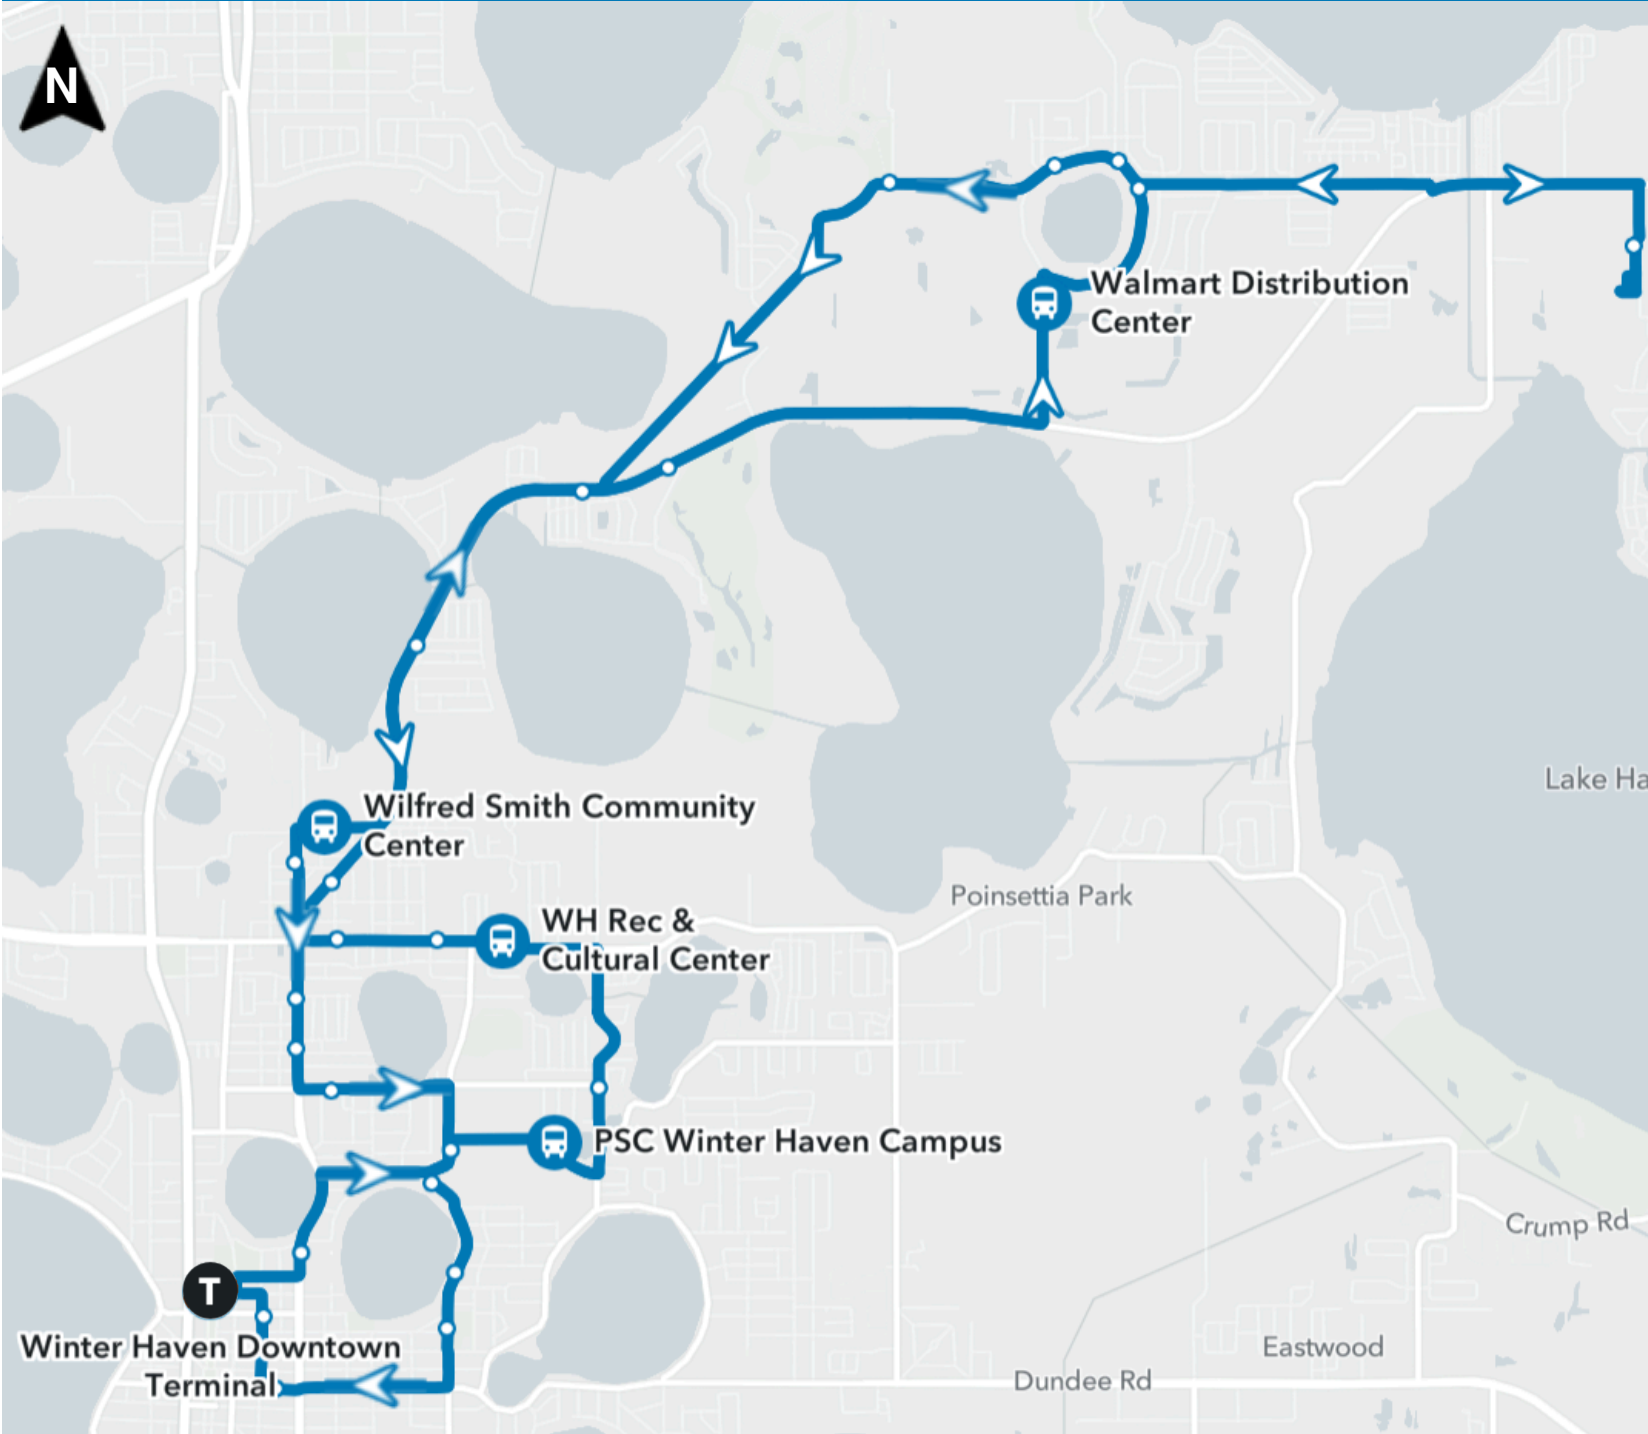

ROUTE 60 - WINTER HAVEN NORTHEAST

WEEKDAYS

5:45a	5:51a	5:55a	6:10a	6:38a	6:49a
7:15a	7:21a	7:25a	7:40a	8:08a	8:19a
8:45a	8:51a	8:55a	9:10a	9:38a	9:49a
10:15a	10:21a	10:25a	10:40a	11:08a	11:19a
11:45a	11:51a	11:55a	12:10p	12:38p	12:49p
1:15p	1:21p	1:25p	1:40p	2:08p	2:19p
2:45p	2:51p	2:55p	3:10p	3:38p	3:49p
4:15p	4:21p	4:25p	4:40p	5:08p	5:19p
5:45p	5:51p	5:55p	6:10p	6:38p	6:49p

TRANSFER POINTS *PUNTOS DE TRANSFERENCIA*

Winter Haven Downtown Terminal: Purple Line, Route 15
Route 22XW, Route 30, Route 40/44, and Route 50

-  From Winter Haven Terminal to Winter Haven Terminal
Desde la Terminal de Winter Haven hacia la Terminal de Winter Haven
-  Timepoints  Winter Haven Terminal
-  Bus Stops *(For a full list, please visit ccbuserinfo.com)*