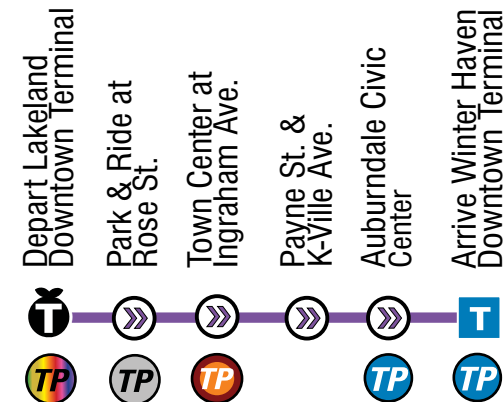

- Transfer Point
- Lakeland Terminal
- Winter Haven Terminal
- Park & Ride

## TRANSFER POINTS PUNTOS DE TRANSFERENCIA

**Lakeland Downtown Terminal:** Circulator Eastside, Circulator Westside, Blue, Gold, Green, Lemon, Orange, Peach, Pink, Red, Silver Express 22XL Lak/Bartow and Yellow Lines.

**Park & Ride at Rose St.:** Silver Express 22XL Lak/Bartow weekdays.

**Town Center:** Circulator Eastside weekdays and Orange Line weekdays.

**Auburndale Civic Center:** Rt 50

**Winter Haven Downtown Terminal:** Rt 15, 22XW, 30, 40/44, 50 and 60.

**RUTA DE LOS SÁBADOS:** No hay servicio hacia Town Center y Pace Center for Girls.