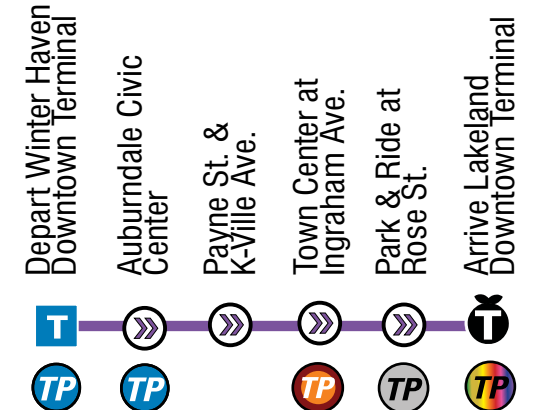

WESTBOUND - LAKELAND

5:45	6:05	6:23	6:43	6:46	6:50
7:15	7:35	7:53	8:13	8:16	8:20
8:45	9:05	9:23	9:43	9:46	9:50
10:15	10:35	10:53	11:13	11:16	11:20
11:45	12:05	12:23	12:43	12:46	12:50
1:15	1:35	1:53	2:13	2:16	2:20
2:45	3:05	3:23	3:43	3:46	3:50
4:15	4:35	4:53	5:13	5:16	5:20
5:45	6:05	6:23	6:43	6:46	6:50

8:15	8:33	8:46	---	9:02	9:05
10:15	10:33	10:46	---	11:02	11:05
12:15	12:33	12:46	---	1:02	1:05
2:15	2:33	2:46	---	3:02	3:05

SATURDAY ROUTE: No service to Town Center and Pace Center for Girls.

RUTA DE LOS SÁBADOS: No hay servicio hacia Town Center y Pace Center for Girls.