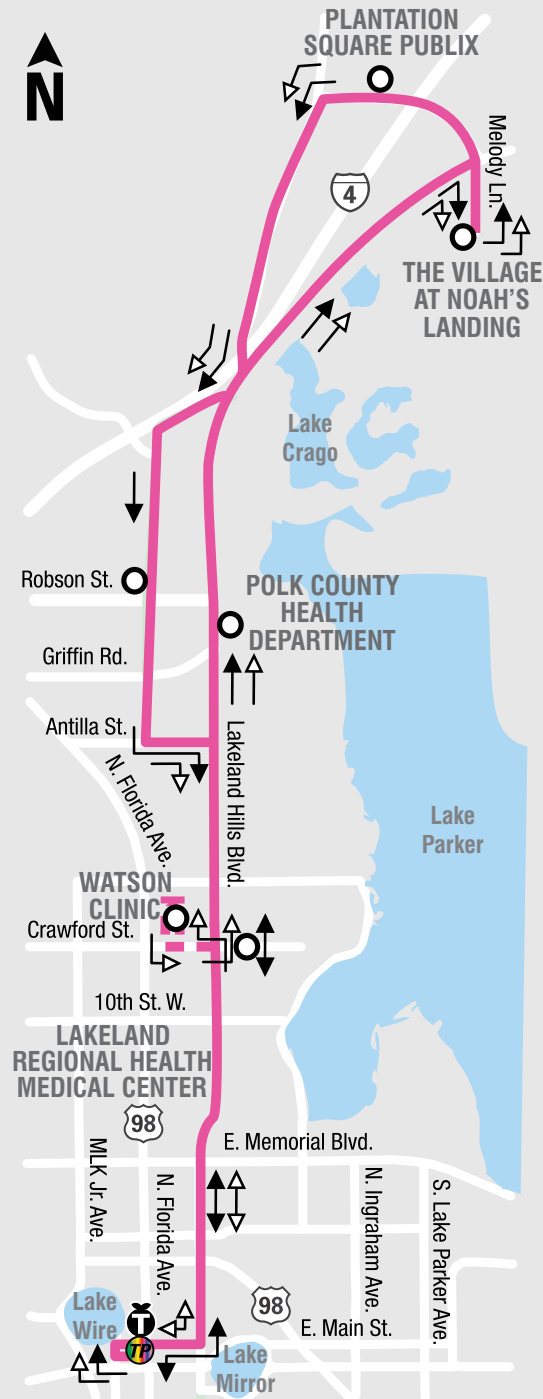

PINK LINE

EFFECTIVE OCTOBER 3, 2022/ EFECTIVO OCTUBRE 3, 2022

Transfer Points

Lakeland Terminal

TRANSFER POINTS PUNTOS DE TRANSFERENCIA

Lakeland Downtown Terminal: Circulator Eastside, Circulator Westside, Blue, Gold, Green, Lemon, Orange, Peach, Purple 12 Lak/WH, Red, Silver Express 22XL Lak/Bartow and Yellow Lines.

Regular route, 15 after the hour trips.
Ruta regular, viajes de 15 minutos después de la hora.

From Lakeland Downtown Terminal to Lakeland Downtown Terminal
Desde la Terminal de Lakeland hacia la Terminal de Lakeland

Service provided to Watson Clinic at Morrell Dr. only on the 45 after the hour trips.
Servicio provisto a Watson Clinic en Morrell Dr. solamente en los viajes de 45 después de la hora.

From Lakeland Downtown Terminal to Lakeland Downtown Terminal
Desde la Terminal de Lakeland hacia la Terminal de Lakeland

WEEKDAYS

6:15	6:24	---	6:28	6:33	6:37	6:43	6:48	6:56
7:15	7:24	---	7:28	7:33	7:37	7:43	7:48	7:56
8:15	8:24	---	8:28	8:33	8:37	8:43	8:48	8:56
8:45	---	8:55	9:00	9:05	9:09	9:15	9:20	9:28
9:15	9:24	---	9:28	9:33	9:37	9:43	9:48	9:56
9:45	---	9:55	10:00	10:05	10:09	10:15	10:20	10:28
10:15	10:24	---	10:28	10:33	10:37	10:43	10:48	10:56
10:45	---	10:55	11:00	11:05	11:09	11:15	11:20	11:28
11:15	11:24	---	11:28	11:33	11:37	11:43	11:48	11:56
11:45	---	11:55	12:00	12:05	12:09	12:15	12:20	12:28
12:15	12:24	---	12:28	12:33	12:37	12:43	12:48	12:56
12:45	---	12:55	1:00	1:05	1:09	1:15	1:20	1:28
1:15	1:24	---	1:28	1:33	1:37	1:43	1:48	1:56
1:45	---	1:55	2:00	2:05	2:09	2:15	2:20	2:28
2:15	2:24	---	2:28	2:33	2:37	2:43	2:48	2:56
2:45	---	2:55	3:00	3:05	3:09	3:15	3:20	3:28
3:15	3:24	---	3:28	3:33	3:37	3:43	3:48	3:56
4:15	4:24	---	4:28	4:33	4:37	4:43	4:48	4:56
5:15	5:24	---	5:28	5:33	5:37	5:43	5:48	5:56