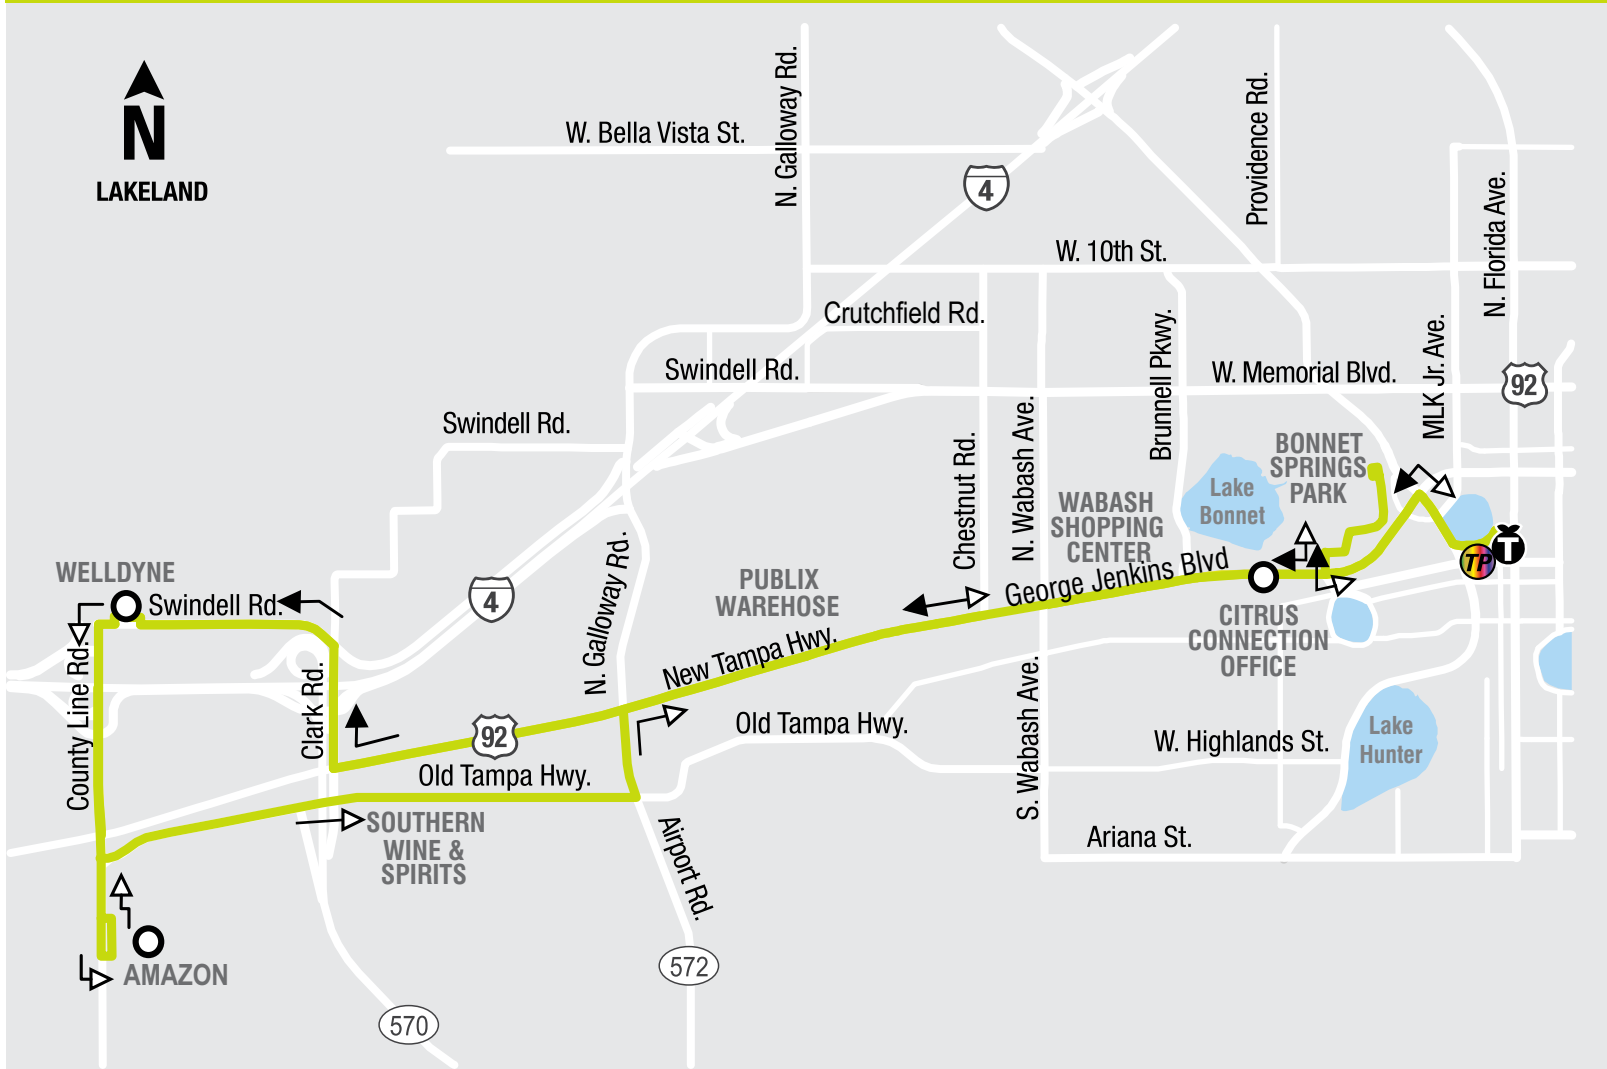

LEMON LINE

EFFECTIVE OCTOBER 3, 2022/ EFECTIVO OCTUBRE 3, 2022

TP Transfer Points **T** Lakeland Terminal

- ➔ From Lakeland Downtown Terminal to Welldyne.
Desde la Terminal de Lakeland hacia Welldyne.
- From Welldyne to Lakeland Downtown Terminal.
Desde Welldyne hacia la Terminal de Lakeland.

TRANSFER POINTS PUNTOS DE TRANSFERENCIA

Lakeland Downtown Terminal: Circulator Eastside, Circulator Westside, Blue, Gold, Green, Orange, Peach, Pink, Purple 12 Lak/WH, Red, Silver Express 22XL Lak/Bartow and Yellow Lines.

	Depart Lakeland Downtown Terminal	Citrus Connection Main Office	Welldyne	Amazon	Citrus Connection Main Office	Arrive Lakeland Downtown Terminal
	5:45	5:54	6:09	6:14	6:29	6:38
	6:45	6:54	7:09	7:14	7:29	7:38
	7:45	7:54	8:09	8:14	8:29	8:38
	8:45	8:54	9:09	9:14	9:29	9:38
	9:45	9:54	10:09	10:14	10:29	10:38
	10:45	10:54	11:09	11:14	11:29	11:38
	11:45	11:54	12:09	12:14	12:29	12:38
	12:45	12:54	1:09	1:14	1:29	1:38
	1:45	1:54	2:09	2:14	2:29	2:38
	2:45	2:54	3:09	3:14	3:29	3:38
	3:45	3:54	4:09	4:14	4:29	4:38
	4:45	4:54	5:09	5:14	5:29	5:38

	7:15	7:24	7:39	7:44	7:59	8:08
	9:15	9:24	9:39	9:44	9:59	10:08
	12:15	12:24	12:39	12:44	12:59	1:08
	2:15	2:24	2:39	2:44	2:59	3:08