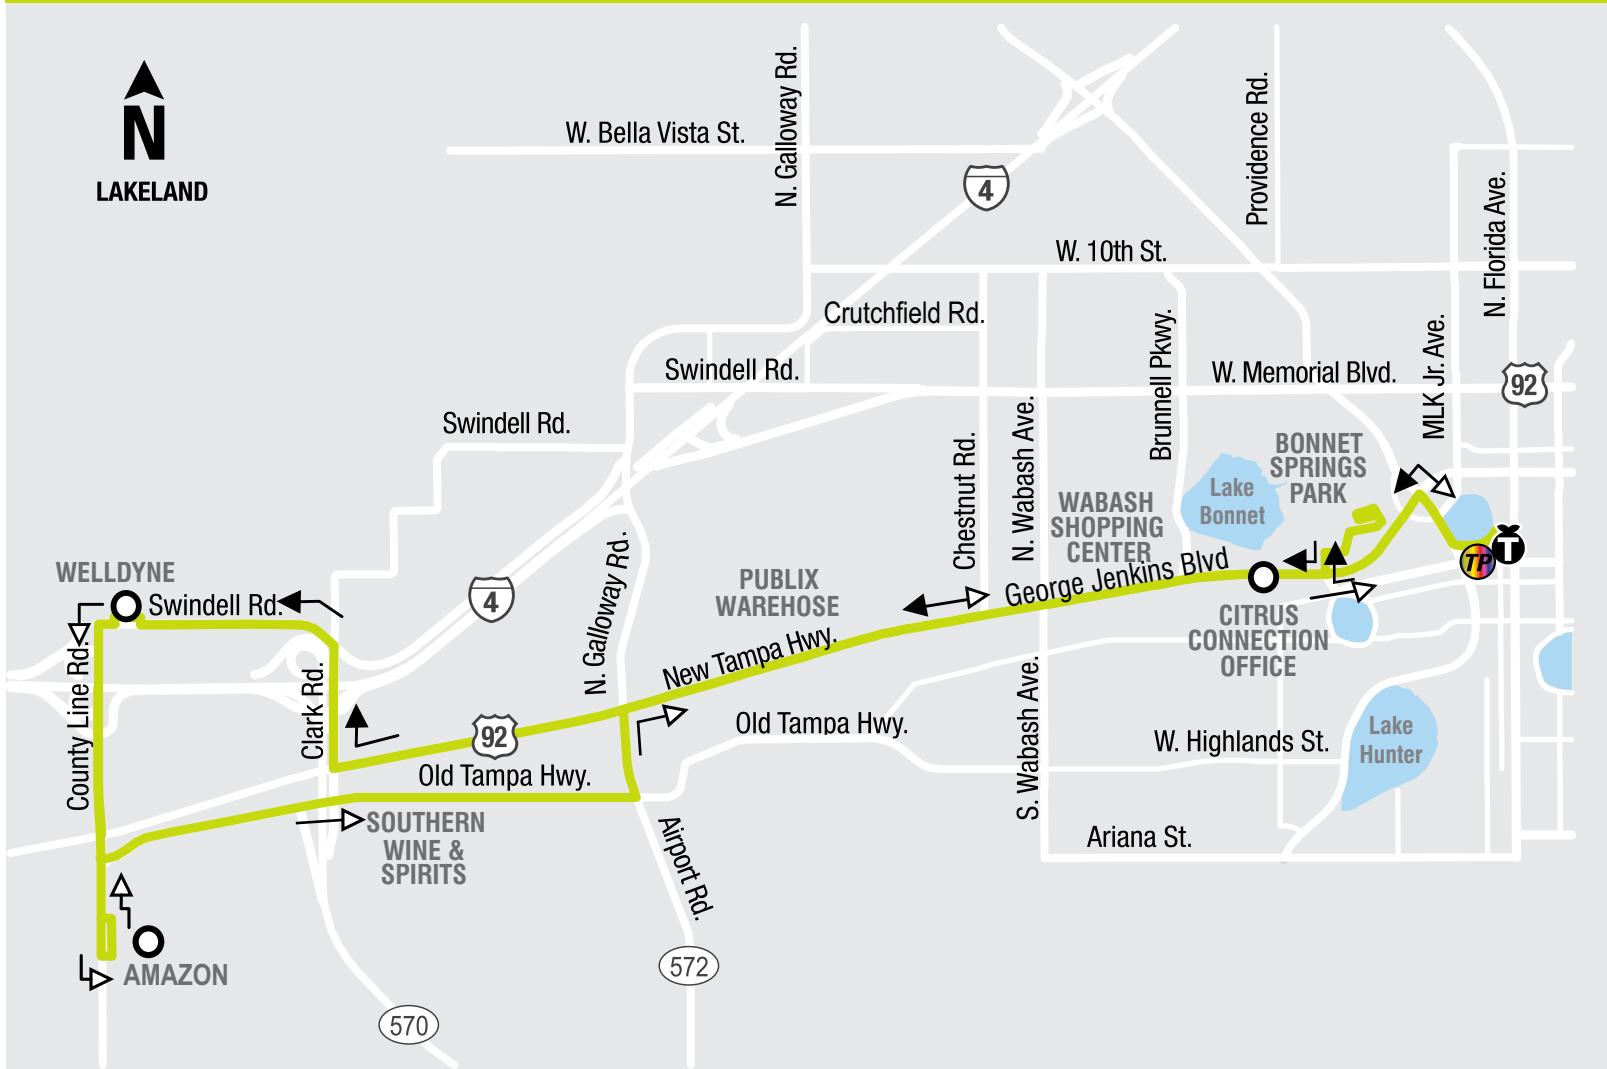

LEMON LINE

EFFECTIVE JANUARY 12, 2023/ EFECTIVO ENERO 12, 2023

TP Transfer Points **T** Lakeland Terminal

- ➔ From Lakeland Downtown Terminal to Welldyne.
Desde la Terminal de Lakeland hacia Welldyne.
- From Welldyne to Lakeland Downtown Terminal.
Desde Welldyne hacia la Terminal de Lakeland.

TRANSFER POINTS PUNTOS DE TRANSFERENCIA

Lakeland Downtown Terminal: Circulator Eastside, Circulator Westside, Blue, Gold, Green, Orange, Peach, Pink, Purple 12 Lak/WH, Red, Silver Express 22XL Lak/Bartow and Yellow Lines.

	Depart Lakeland Downtown Terminal	Citrus Connection Main Office	Welldyne	Amazon	Citrus Connection Main Office	Arrive Lakeland Downtown Terminal
WEEKDAYS	5:45*	5:54	6:09	6:14	6:29	6:38
	6:45*	6:54	7:09	7:14	7:29	7:38
	7:45	7:54	8:09	8:14	8:29	8:38
	8:45	8:54	9:09	9:14	9:29	9:38
	9:45	9:54	10:09	10:14	10:29	10:38
	10:45	10:54	11:09	11:14	11:29	11:38
	11:45	11:54	12:09	12:14	12:29	12:38
	12:45	12:54	1:09	1:14	1:29	1:38
	1:45	1:54	2:09	2:14	2:29	2:38
	2:45	2:54	3:09	3:14	3:29	3:38
3:45	3:54	4:09	4:14	4:29	4:38	
4:45	4:54	5:09	5:14	5:29	5:38	

	7:15	7:24	7:39	7:44	7:59	8:08
SATURDAY	9:15	9:24	9:39	9:44	9:59	10:08
	12:15	12:24	12:39	12:44	12:59	1:08
	2:15	2:24	2:39	2:44	2:59	3:08

* Trips at 5:45 am and 6:45 am, not service to Bonnet Springs Park.
Viajes a las 5:45 am y 6:45 am, no hay servicio a Bonnet Springs Park.