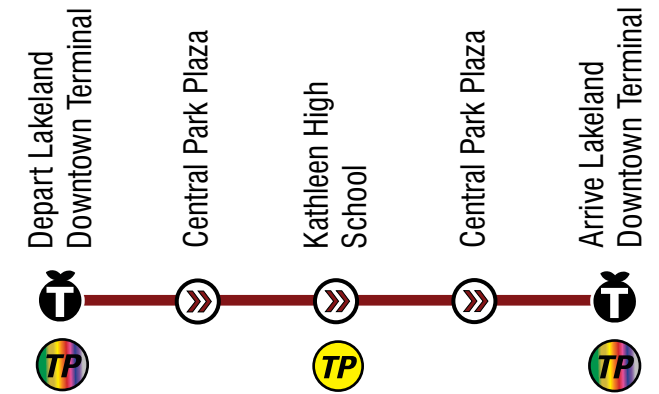

CIRCULATOR - WESTSIDE

EFFECTIVE OCTOBER 3, 2022/ EFECTIVO OCTUBRE 3, 2022

TP Transfer Points
T Lakeland Terminal

➔ From Lakeland Downtown Terminal to Lakeland Downtown Terminal
 Desde la Terminal de Lakeland hacia la Terminal de Lakeland.

	Depart Lakeland Downtown Terminal	Central Park Plaza	Kathleen High School	Central Park Plaza	Arrive Lakeland Downtown Terminal
WEEKDAYS	6:15	6:25	6:43	6:53	7:05
	7:15	7:25	7:43	7:53	8:05
	8:15	8:25	8:43	8:53	9:05
	1:15	1:25	1:43	1:53	2:05
	2:15	2:25	2:43	2:53	3:05
	3:15	3:25	3:43	3:53	4:05
	4:15	4:25	4:43	4:53	5:05
	5:15	5:25	5:43	5:53	6:05
SATURDAY	7:15	7:25	7:43	7:53	8:05
	9:15	9:25	9:43	9:53	10:05
	12:15	12:25	12:43	12:53	1:05
	2:15	2:25	2:43	2:53	3:05

TRANSFER POINTS PUNTOS DE TRANSFERENCIA

Lakeland Downtown Terminal: Blue, Circulator Eastside, Gold, Green, Lemon, Orange, Peach, Pink, Purple 12 Lak/WH, Red, Silver Express 22XL Lak/Bartow and Yellow Lines.

Lakeland Kathleen High School: Yellow Line.