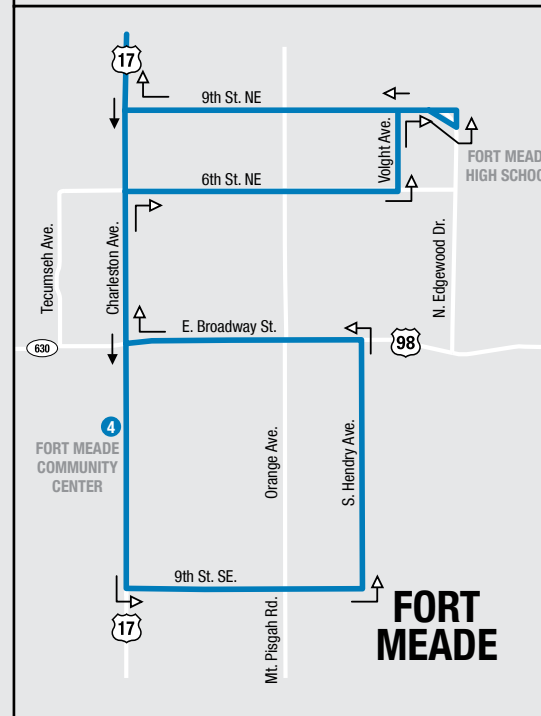

# 25 - BARTOW / FORT MEADE

EFFECTIVE OCTOBER 4, 2021 / EFECTIVO OCTUBRE 4, 2021

|                                       | 1    | 2     | 3     | 4     | 3     | 5     | 2     |
|---------------------------------------|------|-------|-------|-------|-------|-------|-------|
| Depart Winter Haven Downtown Terminal | 5:45 | ---   | ---   | ---   | 6:10  | ---   | 6:20  |
| Depart Bartow Polk County Courthouse  | ---  | 6:30  | 6:40  | 6:55  | 7:23  | 7:31  | 7:58  |
| Human Services at Bartow              | ---  | 8:15  | 8:25  | ---   | ---   | 8:33  | 9:00  |
| Fort Meade Community Center           | ---  | 9:15  | 9:25  | ---   | ---   | 9:33  | 10:00 |
| Human Services at Bartow              | ---  | 10:15 | 10:25 | 10:40 | 11:08 | 11:16 | 11:43 |
| Walmart in Bartow                     | ---  | 12:00 | 12:10 | ---   | ---   | 12:18 | 12:45 |
| Arrive Bartow Polk County Courthouse  | ---  | 1:00  | 1:10  | 1:25  | 1:53  | 2:01  | 2:28  |
|                                       | ---  | 2:45  | 2:55  | ---   | ---   | 3:03  | 3:30  |
|                                       | ---  | 3:45  | 3:55  | 4:10  | 4:38  | 4:46  | 5:13  |
|                                       | ---  | 5:30  | 5:40  | 5:55  | 6:23  | ---   | ---   |

WEEKDAYS

**TP** Transfer Points      **T** Winter Haven Terminal

**TRANSFER POINTS PUNTOS DE TRANSFERENCIA**  
**Polk County Courthouse:** Rt 21X, Silver Express Line 22XL Lak/Bartow, and 22XW

**Service in Bartow. Servicio en Bartow.**  
 —> First trip only: From Winter Haven Terminal to Bartow Polk County Courthouse  
*Primer viaje solamente: Desde Winter Haven Terminal hacia la Corte del Condado de Polk en Bartow*  
 —>> From Bartow Polk County Courthouse to Bartow Polk County Courthouse  
*Desde la Corte del Condado de Polk en Bartow hacia la Corte del Condado de Polk en Bartow*