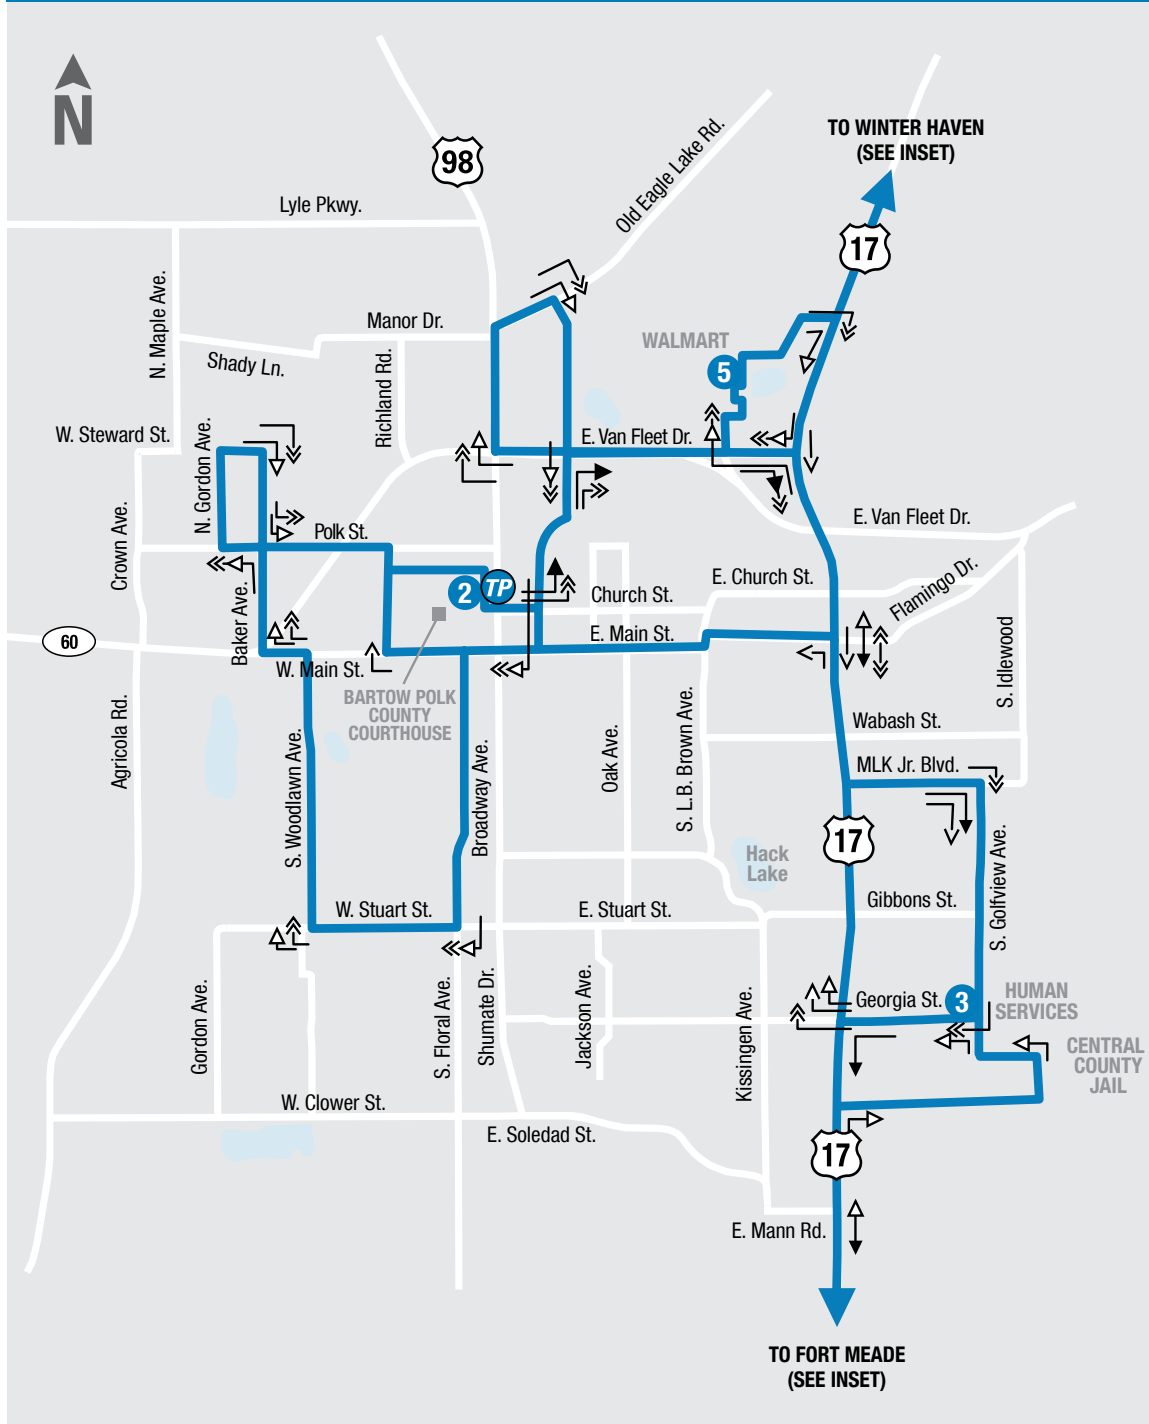

# 25 - BARTOW / FORT MEADE

EFFECTIVE OCTOBER 4, 2021 / EFECTIVO OCTUBRE 4, 2021

|                                       | 1    | 2     | 3     | 4     | 3     | 5     | 2     |
|---------------------------------------|------|-------|-------|-------|-------|-------|-------|
| Depart Winter Haven Downtown Terminal | 5:45 | ---   | ---   | ---   | 6:10  | ---   | 6:20  |
| Depart Bartow Polk County Courthouse  | ---  | 6:30  | 6:40  | 6:55  | 7:23  | 7:31  | 7:58  |
| Human Services at Bartow              | ---  | 8:15  | 8:25  | ---   | ---   | 8:33  | 9:00  |
| Fort Meade Community Center           | ---  | 9:15  | 9:25  | ---   | ---   | 9:33  | 10:00 |
| Human Services at Bartow              | ---  | 10:15 | 10:25 | 10:40 | 11:08 | 11:16 | 11:43 |
| Walmart in Bartow                     | ---  | 12:00 | 12:10 | ---   | ---   | 12:18 | 12:45 |
| Arrive Bartow Polk County Courthouse  | ---  | 1:00  | 1:10  | 1:25  | 1:53  | 2:01  | 2:28  |
|                                       | ---  | 2:45  | 2:55  | ---   | ---   | 3:03  | 3:30  |
|                                       | ---  | 3:45  | 3:55  | 4:10  | 4:38  | 4:46  | 5:13  |
|                                       | ---  | 5:30  | 5:40  | 5:55  | 6:23  | ---   | ---   |

WEEKDAYS

**TP** Transfer Points      **T** Winter Haven Terminal

**TRANSFER POINTS PUNTOS DE TRANSFERENCIA**  
**Polk County Courthouse:** Rt 21X, Silver Express Line 22XL Lak/Bartow, and 22XW

**Service in Bartow. Servicio en Bartow.**  
 —> First trip only: From Winter Haven Terminal to Bartow Polk County Courthouse  
*Primer viaje solamente: Desde Winter Haven Terminal hacia la Corte del Condado de Polk en Bartow*  
 —>> From Bartow Polk County Courthouse to Bartow Polk County Courthouse  
*Desde la Corte del Condado de Polk en Bartow hacia la Corte del Condado de Polk en Bartow*