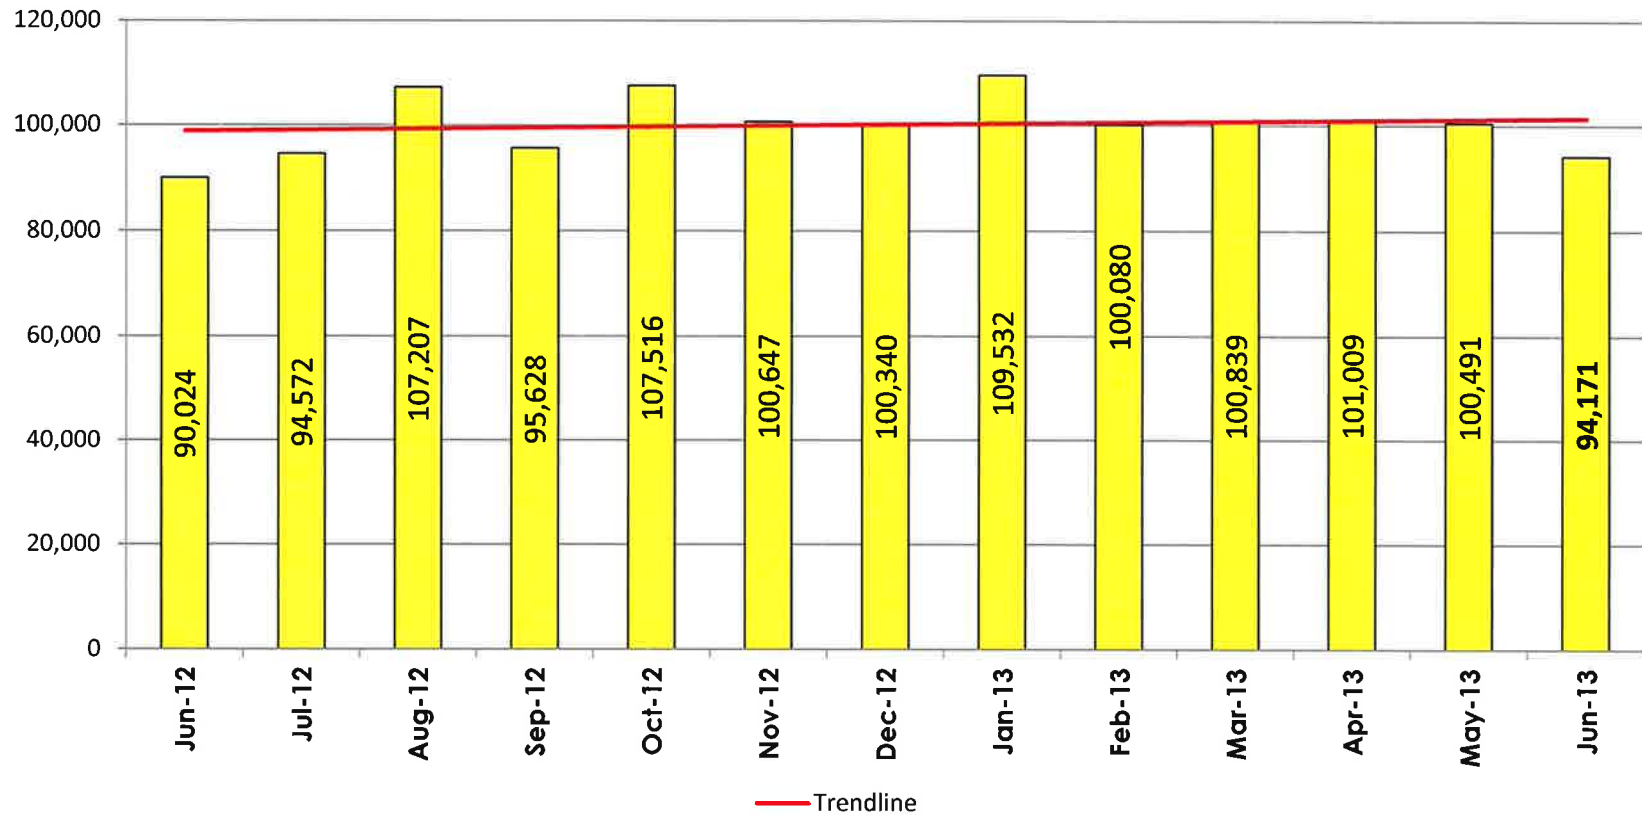

LAKELAND FIXED ROUTE MONTHLY RIDERSHIP FY12-13

LAKELAND FIXED ROUTE RIDERSHIP FY12-13

POLK STATE COLLEGE - FIXED ROUTE MONTHLY RIDERSHIP FY12-13

Does not include Winter Haven Ridership

Preventable Accidents FY 12-13