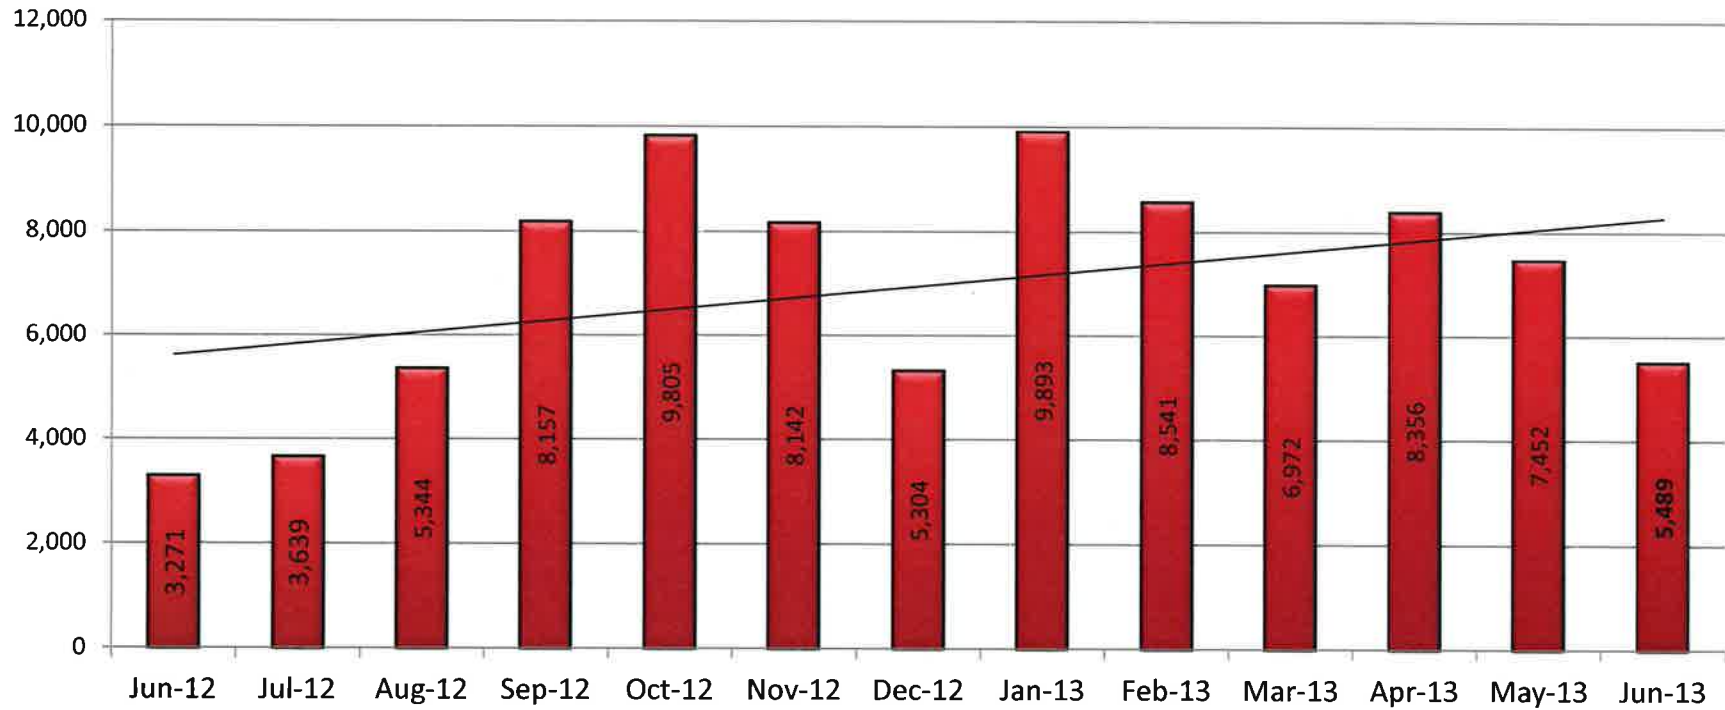

LAKELAND FIXED ROUTE MONTHLY RIDERSHIP FY12-13

LAKELAND FIXED ROUTE RIDERSHIP FY12-13

POLK STATE COLLEGE - FIXED ROUTE MONTHLY RIDERSHIP FY12-13

Does not include Winter Haven Ridership

Preventable Accidents FY 12-13