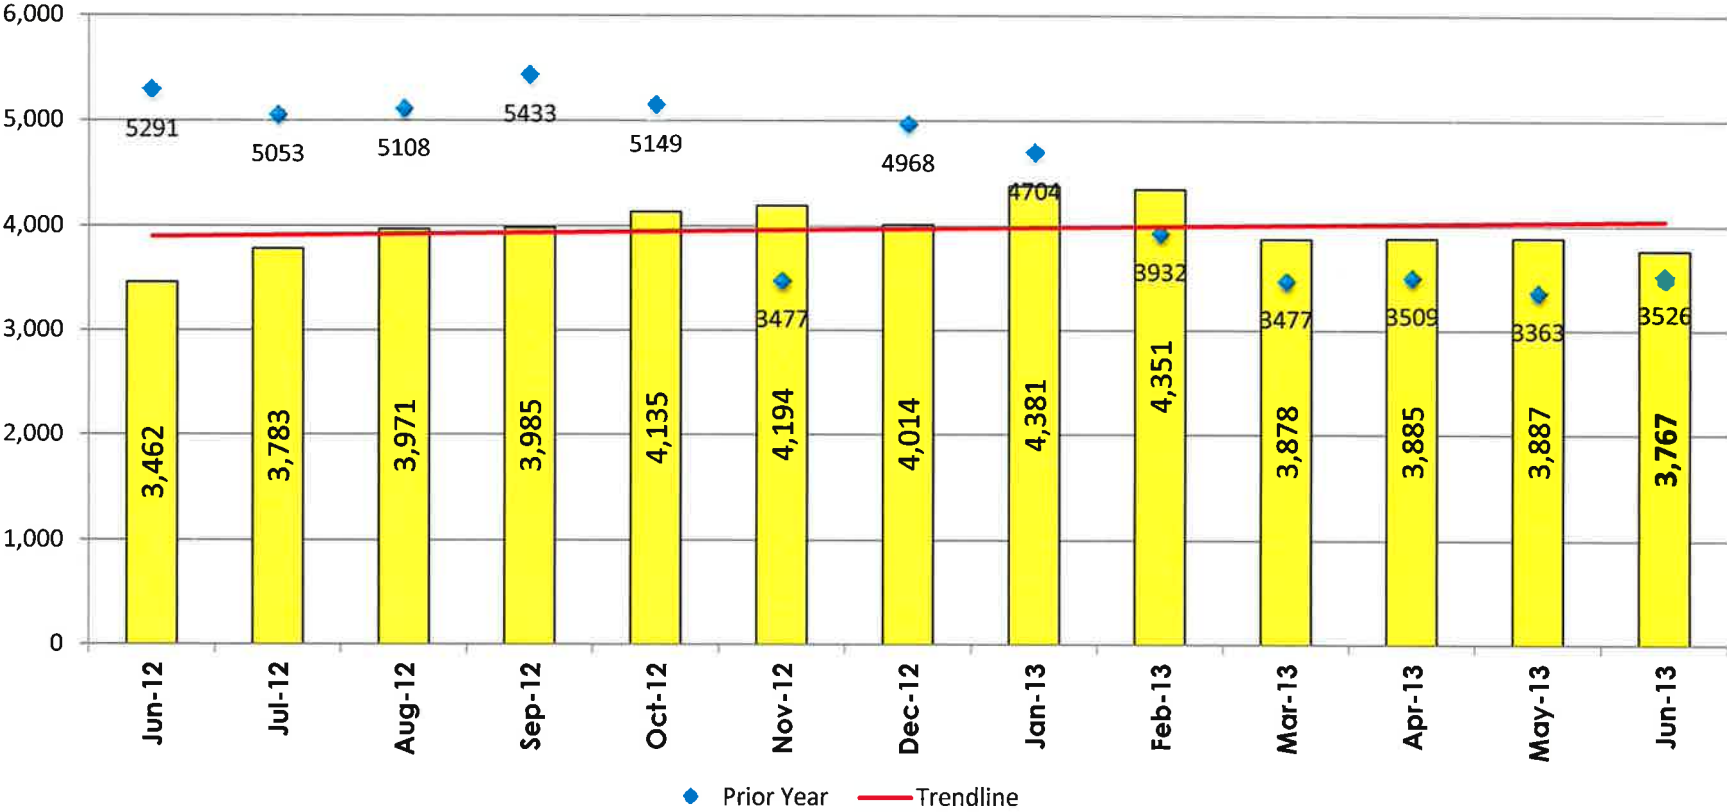

LAKELAND FIXED ROUTE MONTHLY RIDERSHIP FY12-13

LAKELAND FIXED ROUTE RIDERSHIP FY12-13

POLK STATE COLLEGE - FIXED ROUTE MONTHLY RIDERSHIP FY12-13

Does not include Winter Haven Ridership

Preventable Accidents FY 12-13