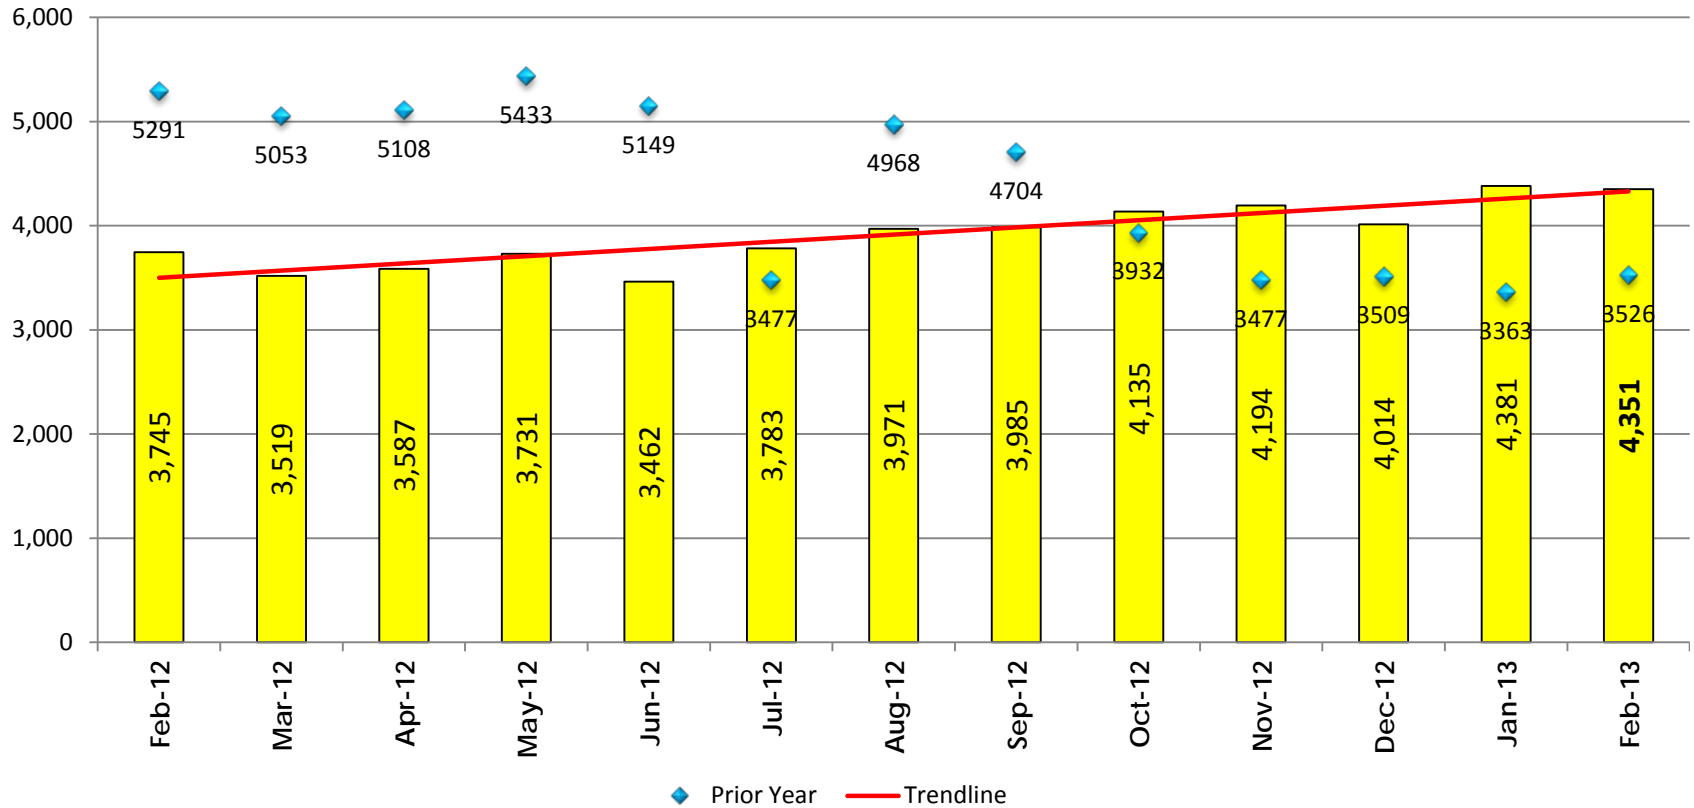

LAKELAND FIXED ROUTE MONTHLY RIDERSHIP FY12-13

LAKELAND FIXED ROUTE RIDERSHIP FY12-13

POLK STATE COLLEGE - FIXED ROUTE MONTHLY RIDERSHIP FY12-13

Preventable Accidents FY 12-13

Preventable Accidents FY 12-13