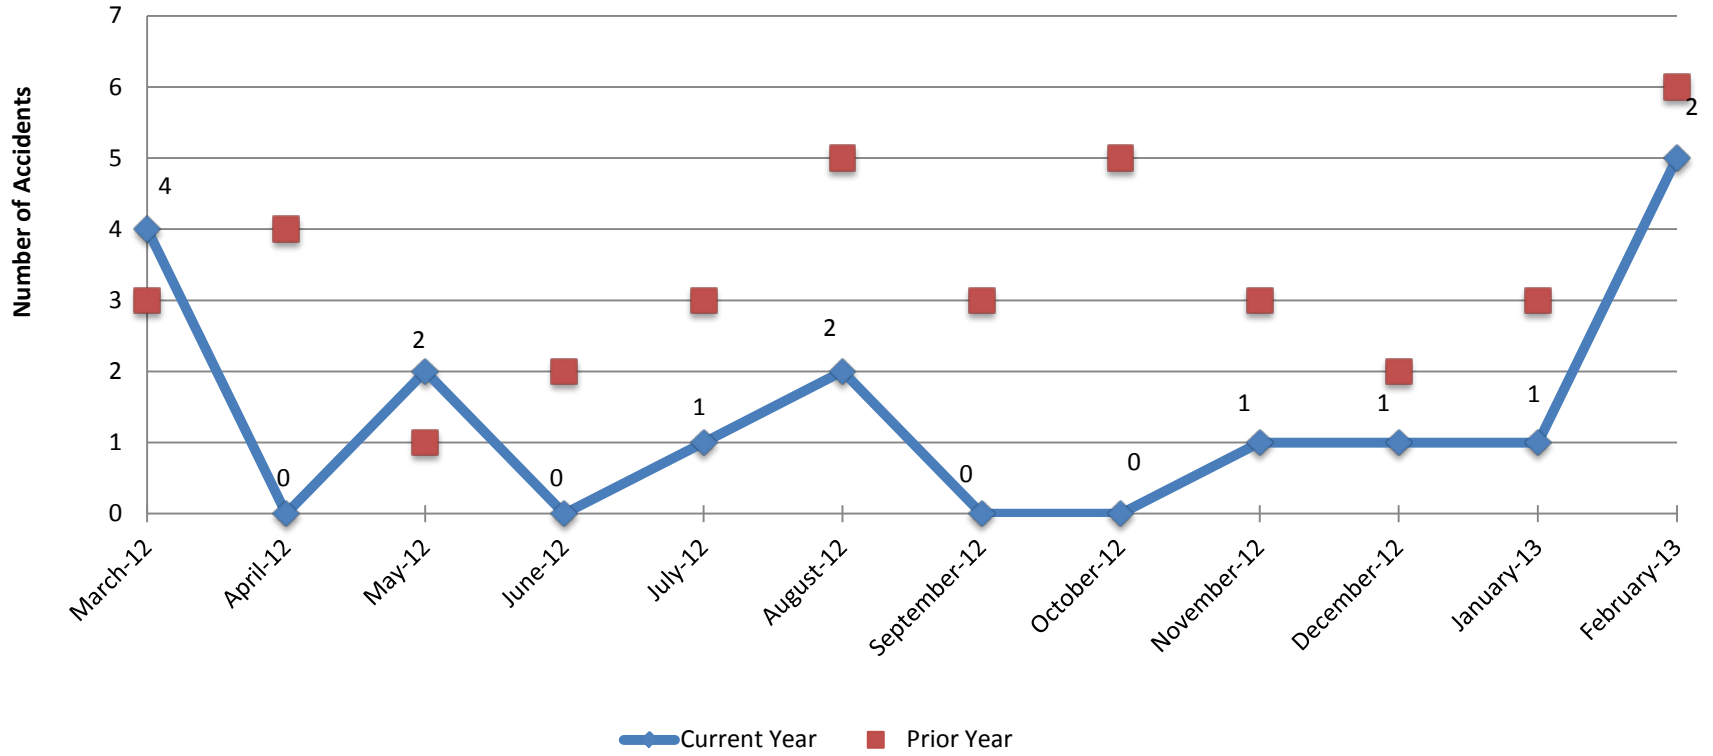

LAKELAND FIXED ROUTE MONTHLY RIDERSHIP FY12-13

LAKELAND FIXED ROUTE RIDERSHIP FY12-13

POLK STATE COLLEGE - FIXED ROUTE MONTHLY RIDERSHIP FY12-13

Preventable Accidents FY 12-13

Preventable Accidents FY 12-13