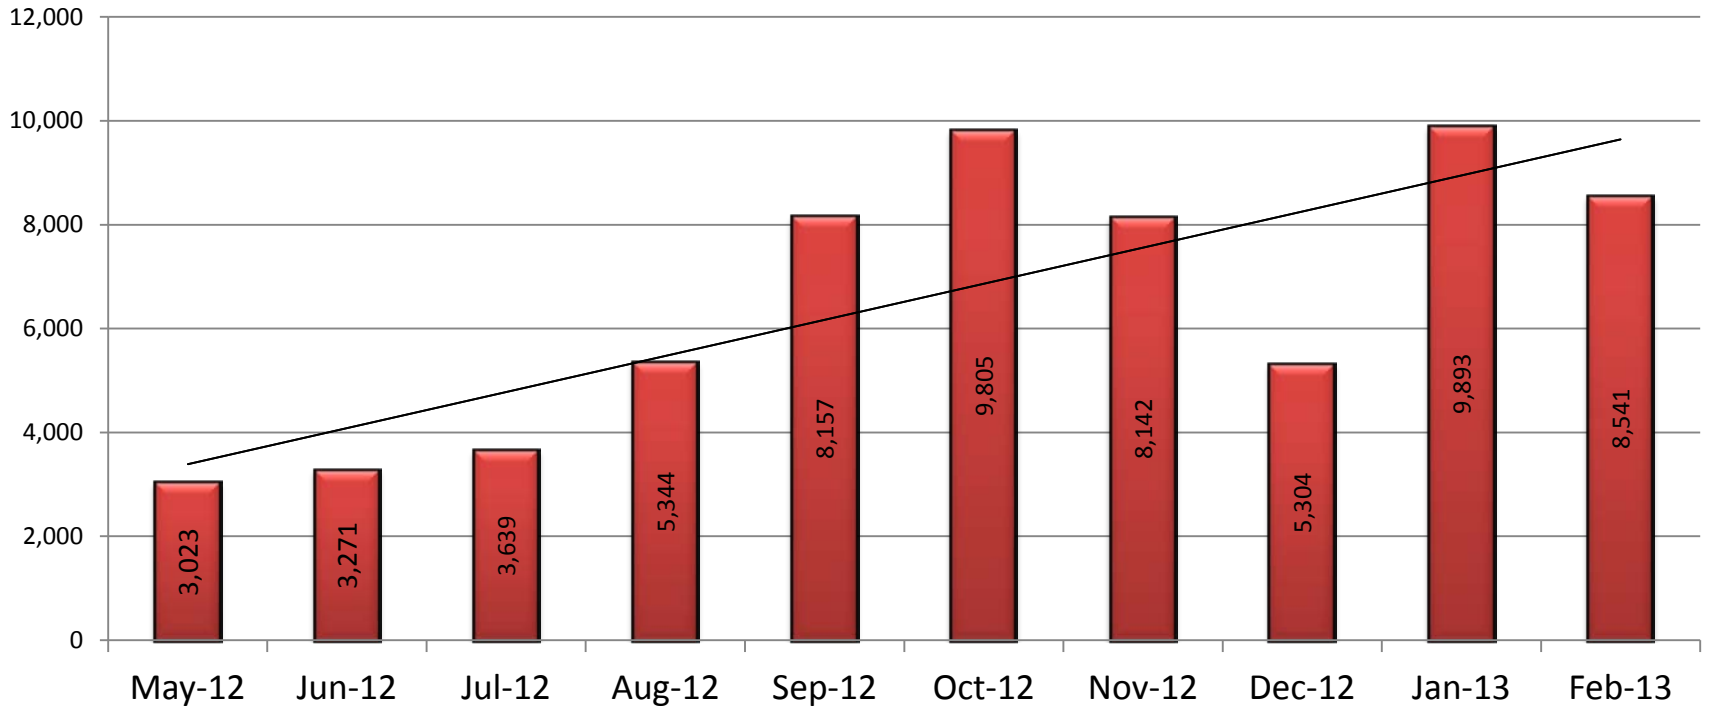

LAKELAND FIXED ROUTE MONTHLY RIDERSHIP FY12-13

LAKELAND FIXED ROUTE RIDERSHIP FY12-13

POLK STATE COLLEGE - FIXED ROUTE MONTHLY RIDERSHIP FY12-13

Preventable Accidents FY 12-13

Preventable Accidents FY 12-13