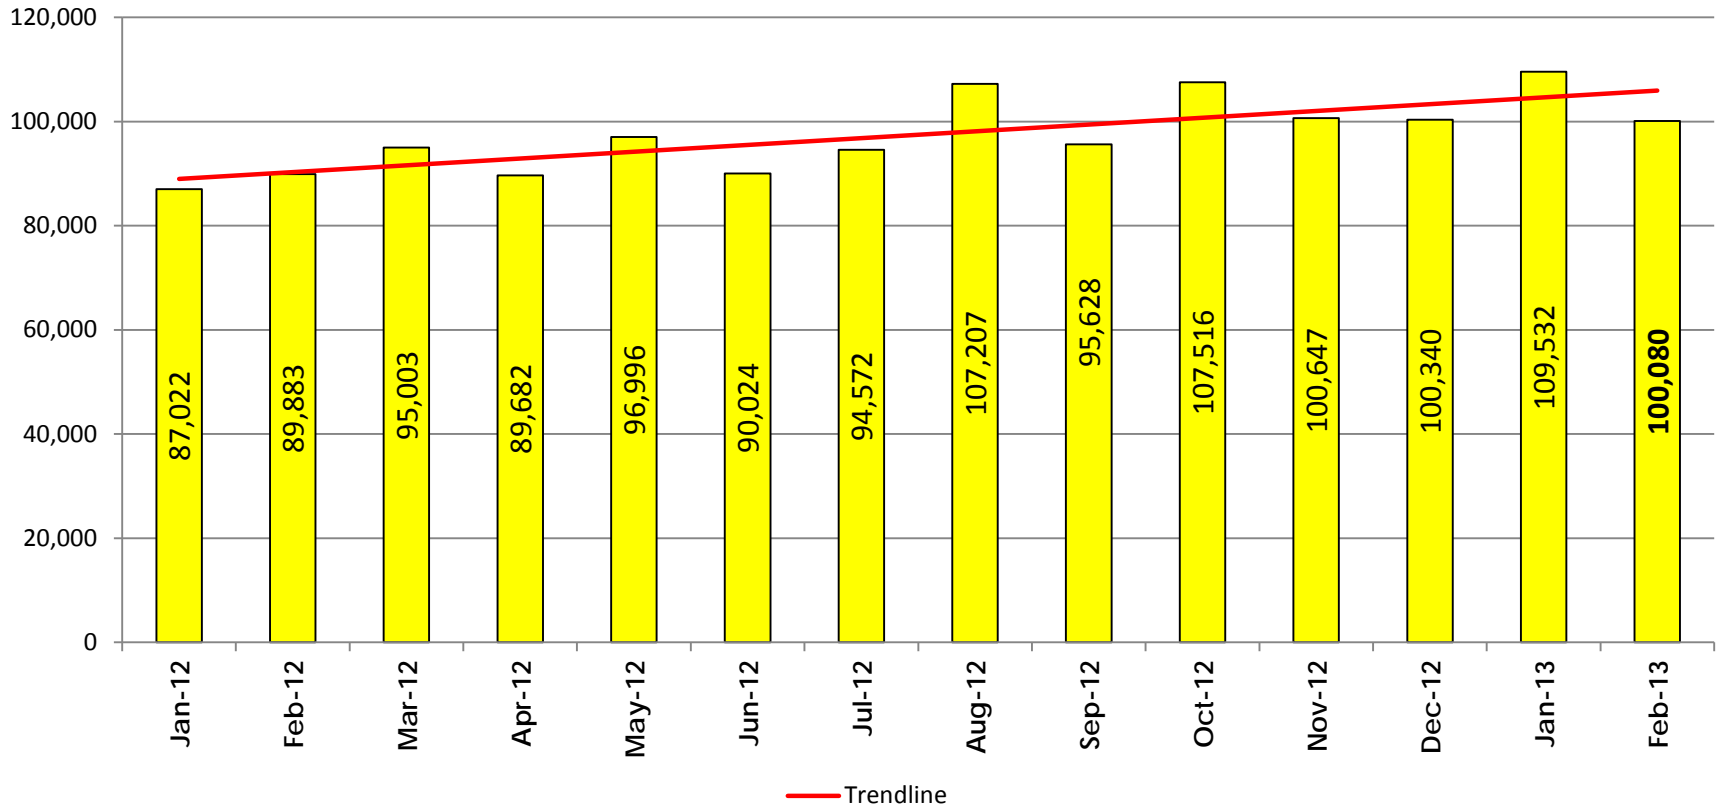

LAKELAND FIXED ROUTE MONTHLY RIDERSHIP FY12-13

LAKELAND FIXED ROUTE RIDERSHIP FY12-13

POLK STATE COLLEGE - FIXED ROUTE MONTHLY RIDERSHIP FY12-13

Preventable Accidents FY 12-13

Preventable Accidents FY 12-13