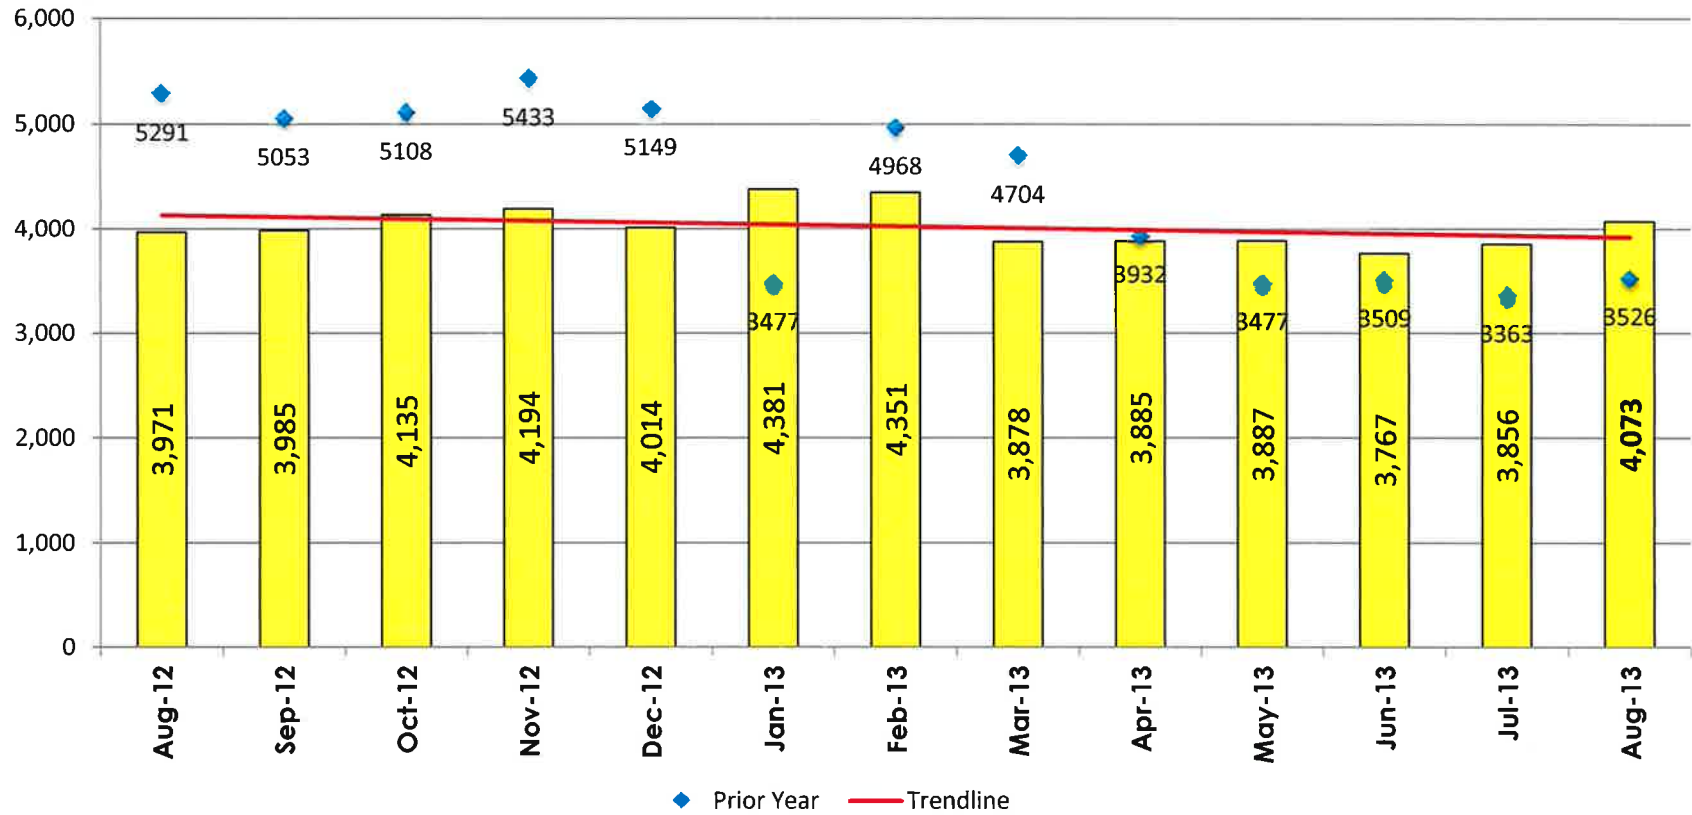

LAKELAND FIXED ROUTE MONTHLY RIDERSHIP FY12-13

LAKELAND FIXED ROUTE DAILY RIDERSHIP FY12-13

POLK STATE COLLEGE - FIXED ROUTE MONTHLY RIDERSHIP FY12-13

Does not include Winter Haven Ridership

Preventable Accidents FY 12-13

AVERAGE MILES BETWEEN ROAD CALLS FY 12-13