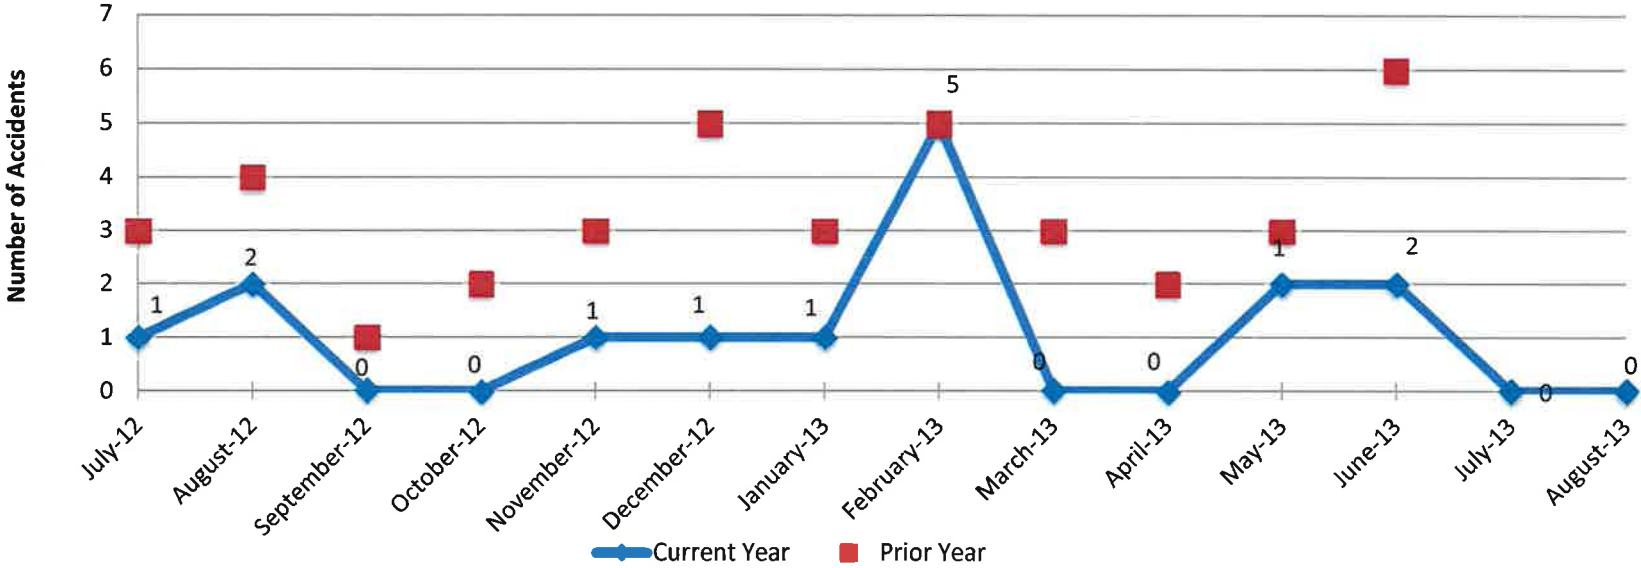

LAKELAND FIXED ROUTE MONTHLY RIDERSHIP FY12-13

LAKELAND FIXED ROUTE DAILY RIDERSHIP FY12-13

POLK STATE COLLEGE - FIXED ROUTE MONTHLY RIDERSHIP FY12-13

Does not include Winter Haven Ridership

Preventable Accidents FY 12-13

AVERAGE MILES BETWEEN ROAD CALLS FY 12-13