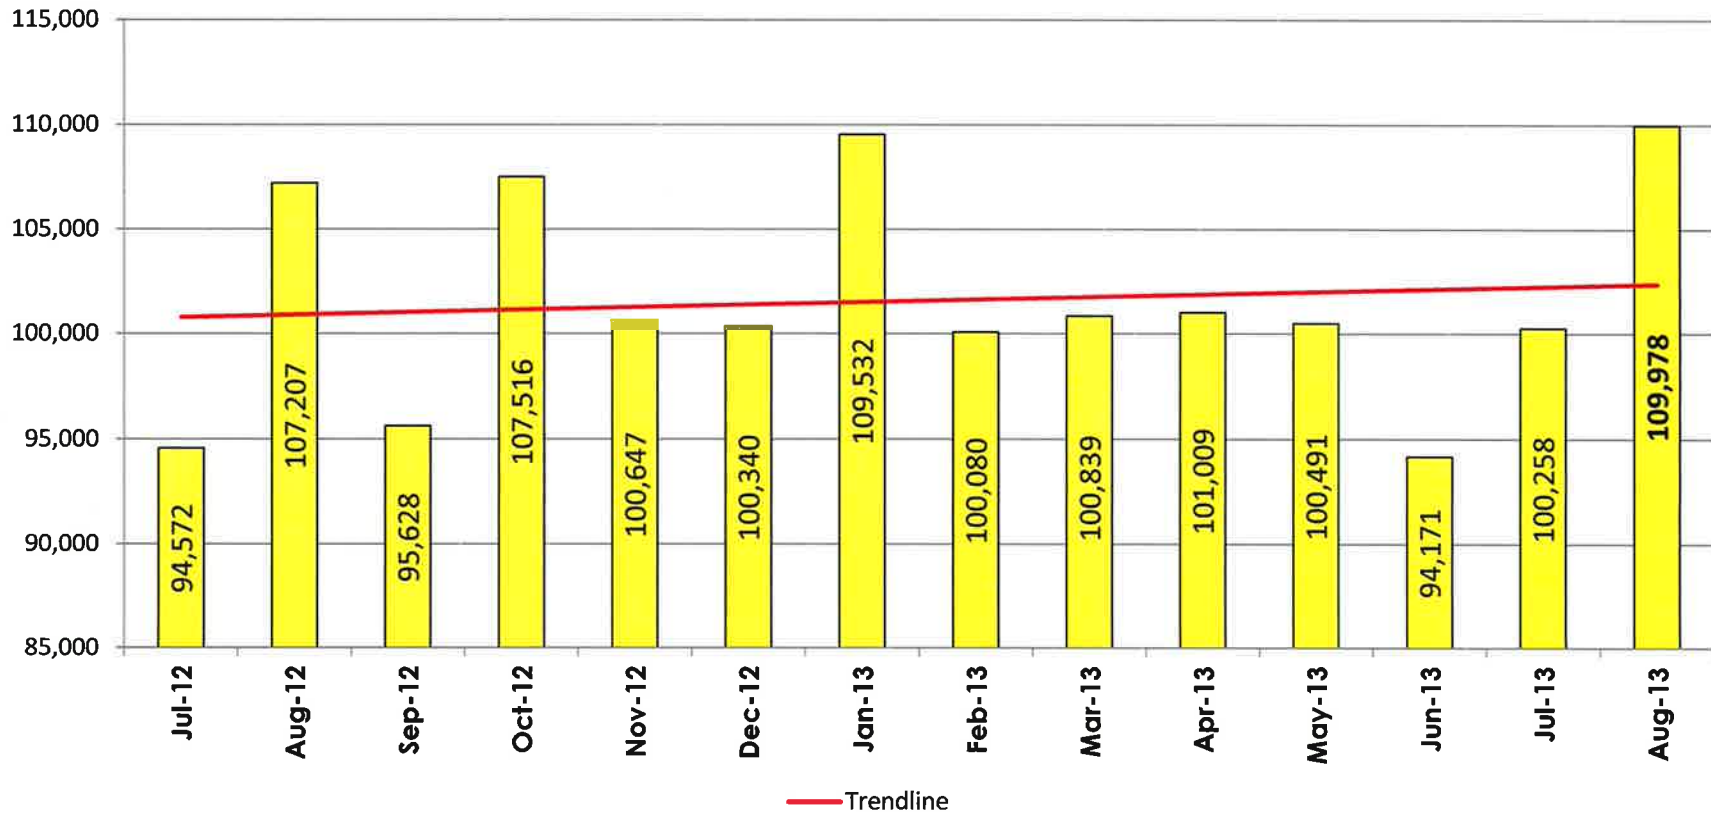

LAKELAND FIXED ROUTE MONTHLY RIDERSHIP FY12-13

LAKELAND FIXED ROUTE DAILY RIDERSHIP FY12-13

POLK STATE COLLEGE - FIXED ROUTE MONTHLY RIDERSHIP FY12-13

Does not include Winter Haven Ridership

Preventable Accidents FY 12-13

AVERAGE MILES BETWEEN ROAD CALLS FY 12-13