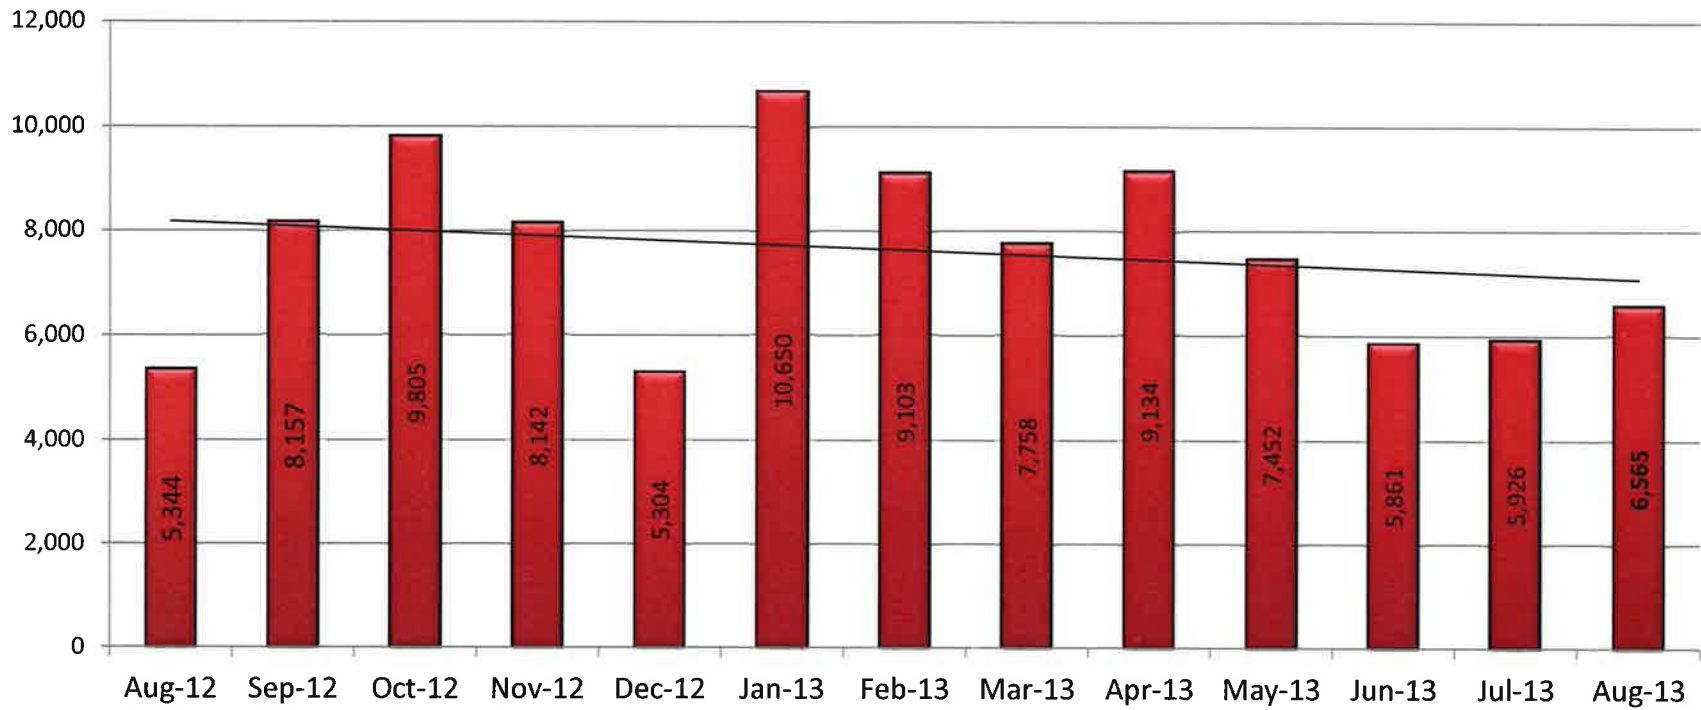

LAKELAND FIXED ROUTE MONTHLY RIDERSHIP FY12-13

LAKELAND FIXED ROUTE DAILY RIDERSHIP FY12-13

POLK STATE COLLEGE - FIXED ROUTE MONTHLY RIDERSHIP FY12-13

Does not include Winter Haven Ridership

Preventable Accidents FY 12-13

AVERAGE MILES BETWEEN ROAD CALLS FY 12-13