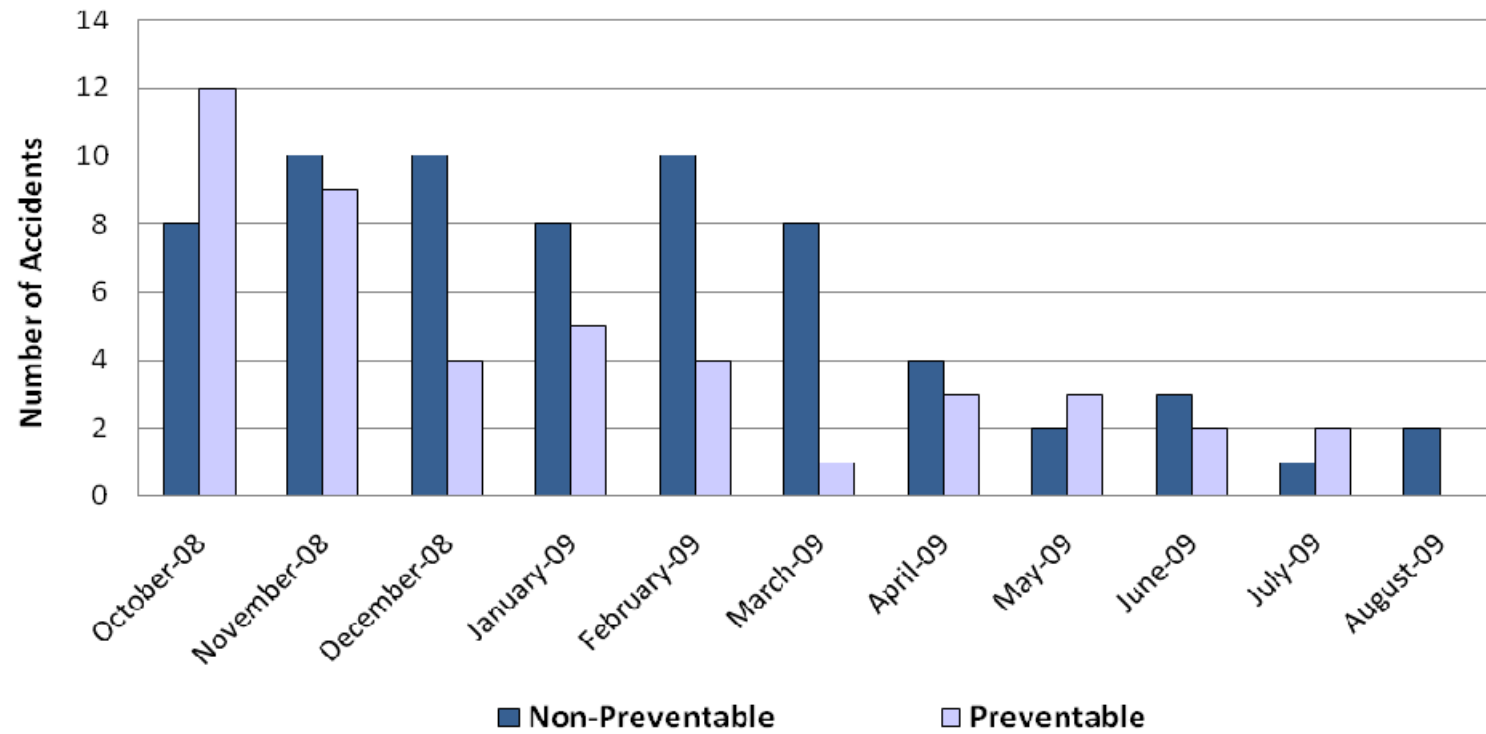

ACCIDENTS FY 08-09

AVERAGE MILES BETWEEN ROAD CALLS FY 08-09

LAKELAND FIXED ROUTE RIDERSHIP FY 07-09