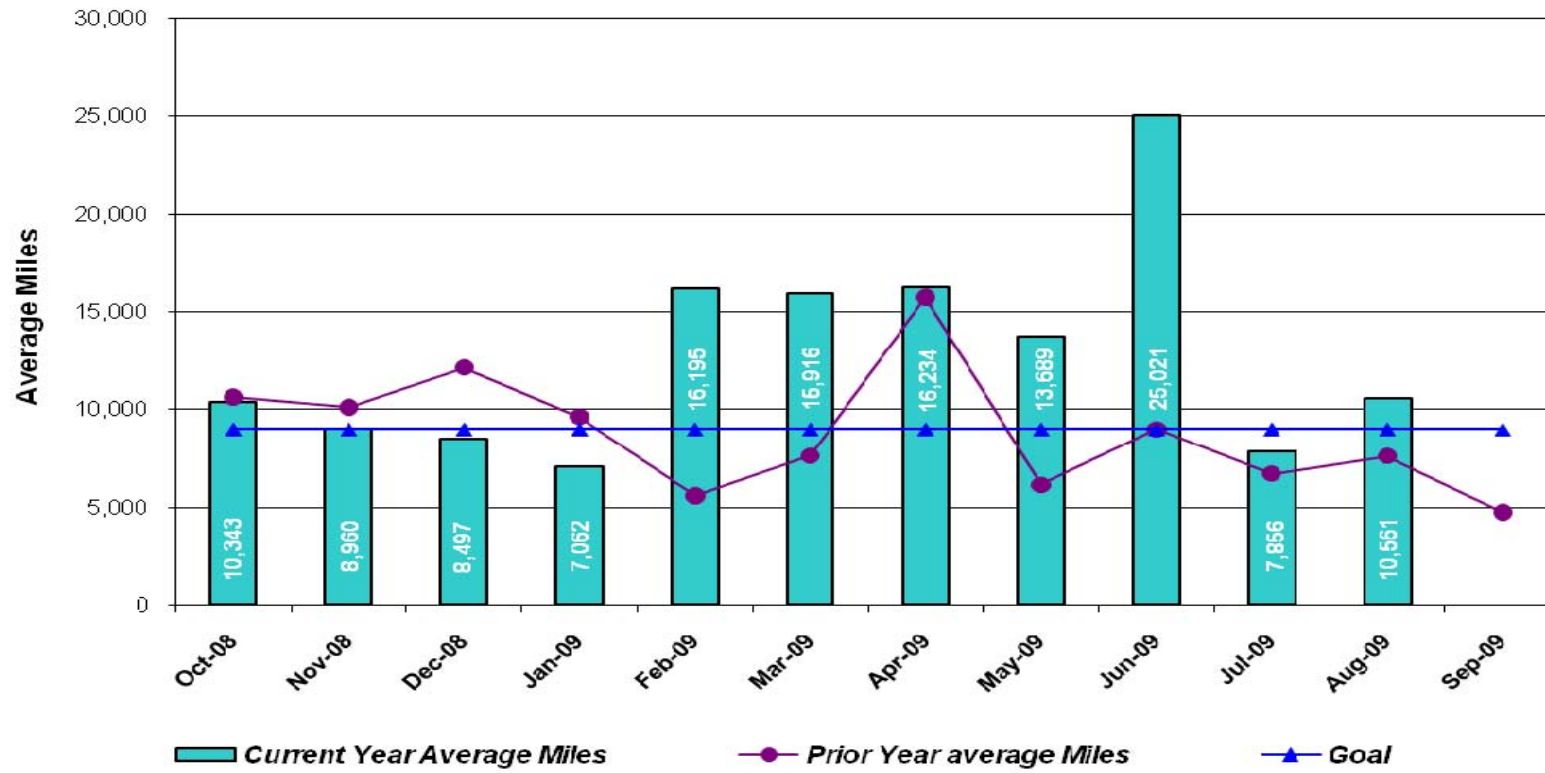

ACCIDENTS FY 08-09

AVERAGE MILES BETWEEN ROAD CALLS FY 08-09

LAKELAND FIXED ROUTE RIDERSHIP FY 07-09