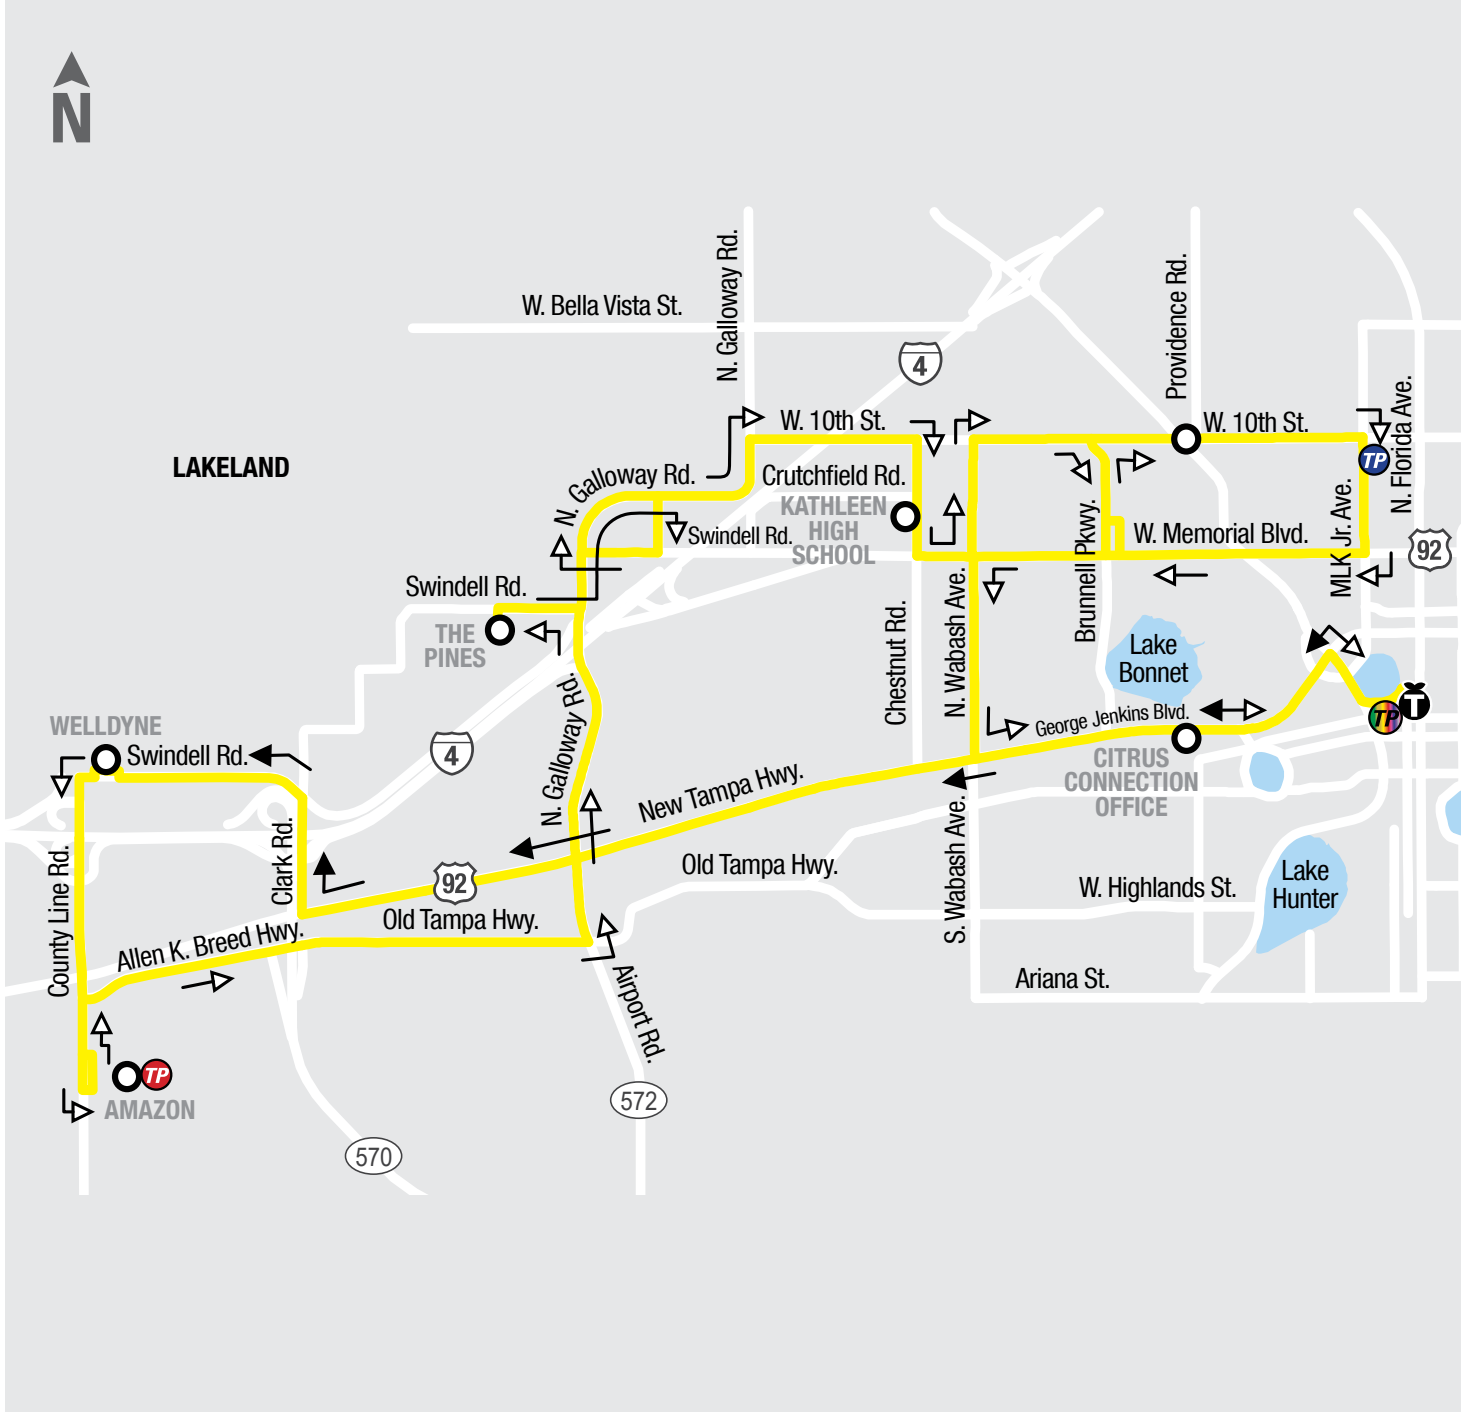

YELLOW LINE 2

	Depart Lakeland Downtown Terminal	Citrus Connection Main Office	Welldyne	Amazon	The Pines	Kathleen High School	W. 10th St. & Providence	Citrus Connection Main Office	Arrive Lakeland Downtown Terminal
WEEKDAYS	8:00	8:04	8:20	8:25	8:35	8:45	8:55	9:11	9:16
	9:30	9:34	9:50	9:55	10:05	10:15	10:25	10:41	10:46
	11:15	11:19	11:35	11:40	11:50	12:00	12:10	12:26	12:31
	1:15	1:19	1:35	1:40	1:50	2:00	2:10	2:26	2:31
	3:00	3:04	3:20	3:25	3:35	3:45	3:55	4:11	4:16
	4:30	4:34	4:50	4:55	5:05	5:15	5:25	5:41	5:46
	6:15	6:19	6:35	6:40	6:50	7:00	7:10	7:26	7:31

TRANSFER POINTS PUNTOS DE TRANSFERENCIA

Lakeland Downtown Terminal: Gold, Pink, Blue, Red, Orange, Green, Peach, Purple 12 Lak/WH, and Silver Express 22XL Lak/Bartow Lines

Amazon: Red Line

M.L. King Jr. Ave. & W. 8th St.: Blue Line

➔ From Lakeland Downtown Terminal to Welldyne
Desde la Terminal de Lakeland hacia Welldyne

➤ From Welldyne to Lakeland Downtown Terminal
Desde Welldyne hacia la Terminal de Lakeland