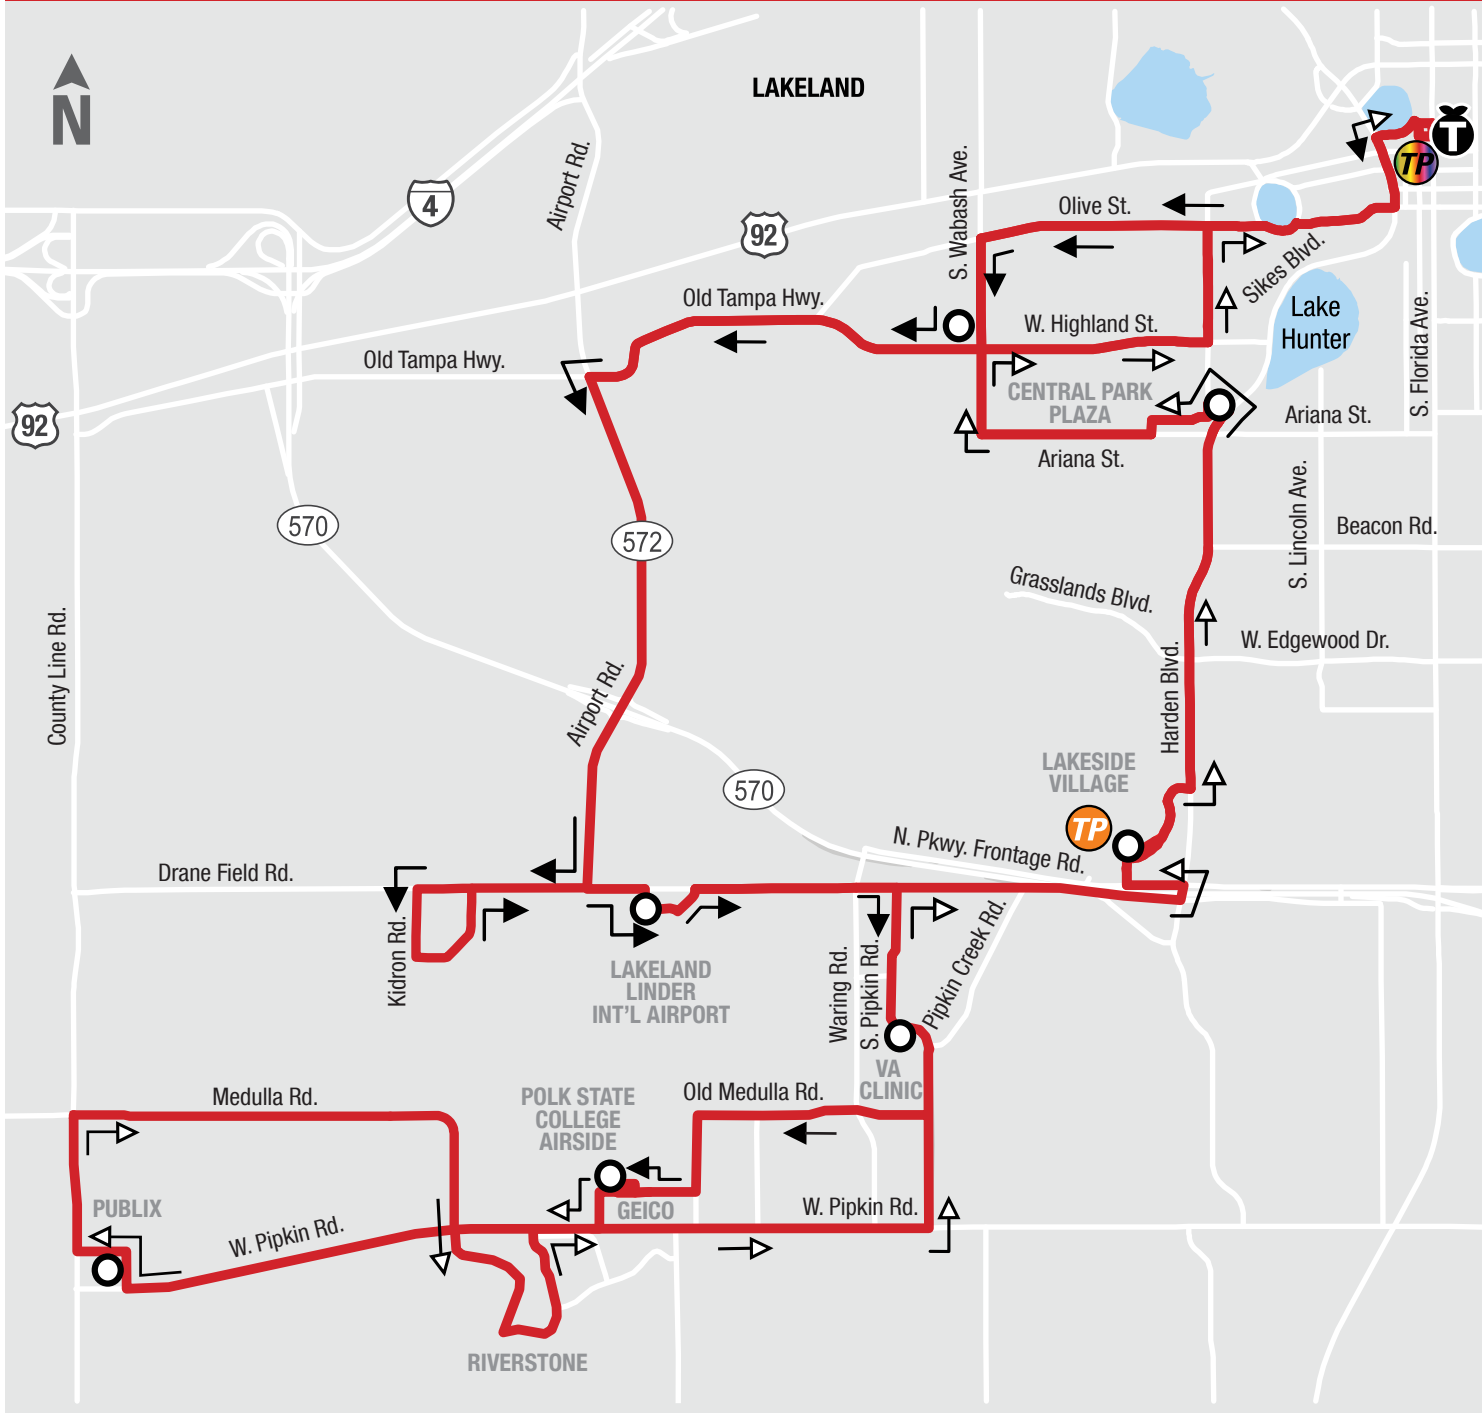

RED LINE 2

	Depart Lakeland Downtown Terminal	S. Wabash Ave. & W. Highland St.	Lakeland Linder Int'l Airport	Veterans Affairs Clinic	Polk State College Airside	Publix at County Line Rd.	Lakeside Village	S. Central Ave. & W. Belmar St.	Arrive Lakeland Downtown Terminal
	8:00	8:10	8:25	8:30	8:36	8:41	9:04	9:09	9:24
	9:30	9:40	9:55	10:00	10:06	10:11	10:34	10:39	10:54
WEEKDAYS	11:15	11:25	11:40	11:45	11:51	11:56	12:19	12:24	12:39
	1:15	1:25	1:40	1:45	1:51	1:56	2:19	2:24	2:39
	3:00	3:10	3:25	3:30	3:36	3:41	4:04	4:09	4:24
	4:30	4:40	4:55	5:00	5:06	5:11	5:34	5:39	5:54
	6:15	6:25	6:40	6:45	6:51	6:56	7:19	7:24	7:39

Transfer Points Lakeland Terminal

TRANSFER POINTS PUNTOS DE TRANSFERENCIA

Lakeland Downtown Terminal: Gold, Pink, Peach, Yellow, Blue, Orange, Green, Purple 12 Lak/WH and Silver Express 22XL Lak/Bartow Lines

Lakeside Village: Orange Lines

From Lakeland Downtown Terminal to Polk State College Airside
Desde la Terminal de Lakeland hacia Polk State College Airside

From Polk State College Airside to Lakeland Downtown Terminal
Desde Polk State College Airside hacia la Terminal de Lakeland