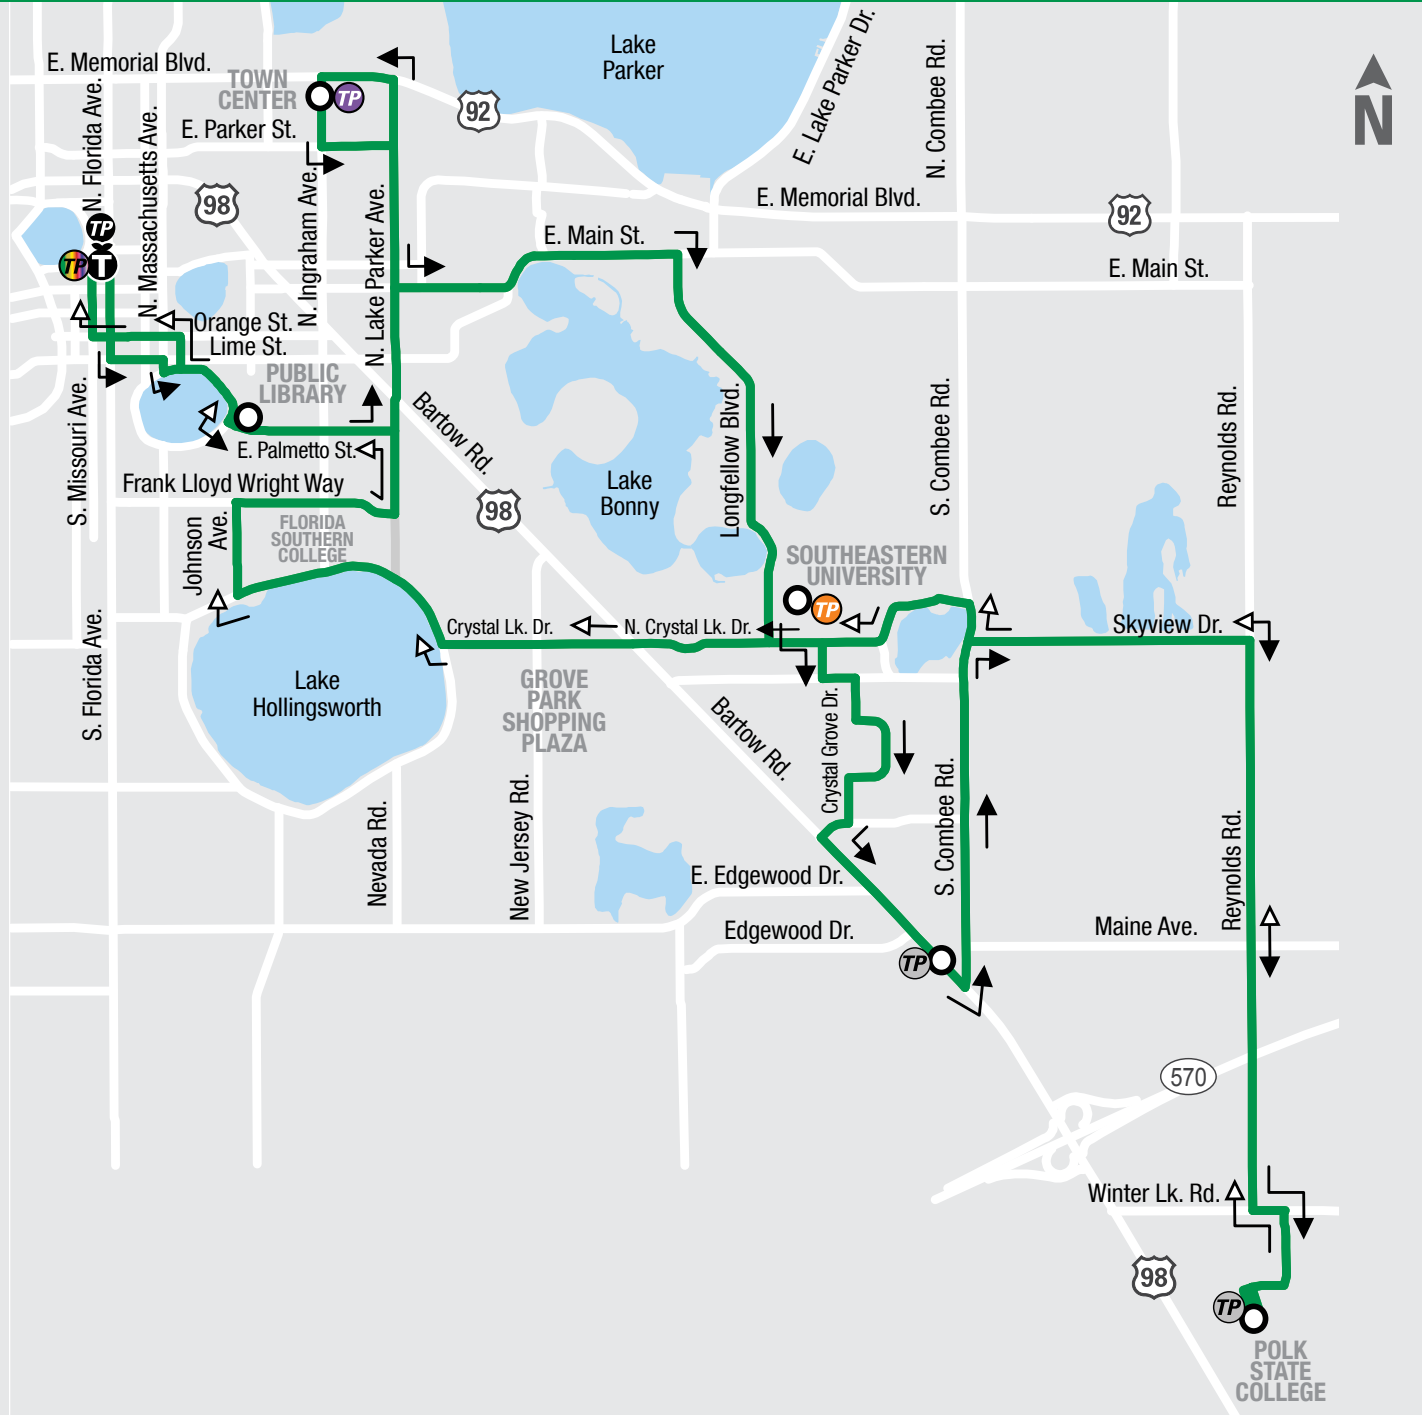

GREEN LINE 2

EFFECTIVE OCTOBER 4, 2021 / EFECTIVO OCTUBRE 4, 2021

	Depart Lakeland Downtown Terminal	Lakeland Public Library	Town Center at Ingraham Ave.	Southeastern Univ. at N. Crystal Lk. Dr.	Bartow Rd. & Edgewood Dr. S.	Polk State College Lakeland Campus	Southeastern Univ. at N. Crystal Lk. Dr.	Lakeland Public Library	Arrive Lakeland Downtown Terminal
	8:00	8:07	8:15	8:24	8:32	8:44	8:57	9:10	9:17
	9:30	9:37	9:45	9:54	10:02	10:14	10:27	10:40	10:47
WEEKDAYS	11:15	11:22	11:30	11:39	11:47	11:59	12:12	12:25	12:32
	1:15	1:22	1:30	1:39	1:47	1:59	2:12	2:25	2:32
	3:00	3:07	3:15	3:24	3:32	3:44	3:57	4:10	4:17
	4:30	4:37	4:45	4:54	5:02	5:14	5:27	5:40	5:47
	6:15	6:22	6:30	6:39	6:47	6:59	7:12	7:25	7:32

Transfer Points Lakeland Terminal

TRANSFER POINTS PUNTOS DE TRANSFERENCIA
Lakeland Downtown Terminal: Gold, Pink, Blue, Red, Yellow, Orange, Peach, Purple 12 Lak/WH, and Silver Express 22XL Lak/Bartow Lines
Town Center: Purple 12 Lak/WH Line
Southeastern University: Orange Line
Bartow Rd. & S. Combee Rd.: Silver Express 22XL Lak/Bartow Line
Polk State College: Silver Express 22XL Lak/Bartow Line
Grove Park Shopping Plaza: Silver Express 22 XL Lak/Bartow and Orange Lines

➔ From Lakeland Downtown Terminal to Polk State College
 Desde la Terminal de Lakeland hacia Polk State College

➜ From Polk State College to Lakeland Downtown Terminal
 Desde Polk State College hacia la Terminal de Lakeland