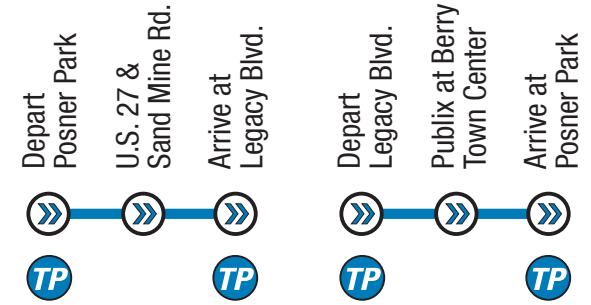

18X - POSNER PARK / FOUR CORNERS EXPRESS

EFFECTIVE AUGUST 2, 2021 / EFECTIVO AGOSTO 2, 2021

WEEKDAYS	NORTHBOUND			SOUTHBOUND		
	5:45	6:10	6:23	6:23	6:36	7:06
7:15	7:40	7:53	7:53	8:06	8:36	
8:45	9:10	9:23	9:23	9:36	10:06	
10:15	10:40	10:53	10:53	11:06	11:36	
11:45	12:10	12:23	12:23	12:36	1:06	
1:15	1:40	1:53	1:53	2:06	2:36	
2:45	3:10	3:23	3:23	3:36	4:06	
4:15	4:40	4:53	4:53	5:06	5:36	
5:45	6:10	6:23	6:23	6:36	7:06	

SATURDAY	NORTHBOUND			SOUTHBOUND		
	7:15	7:40	7:53	7:53	8:06	8:36
8:45	9:10	9:23	9:23	9:36	10:06	
10:15	10:40	10:53	10:53	11:06	11:36	
11:45	12:10	12:23	12:23	12:36	1:06	
1:15	1:40	1:53	1:53	2:06	2:36	
2:45	3:10	3:23	3:23	3:36	4:06	