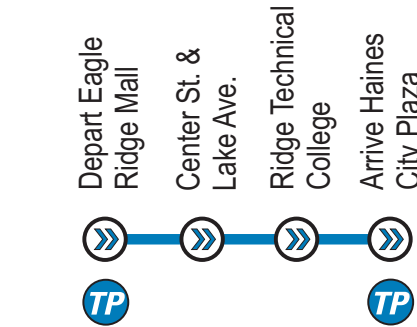

17X - LAKE WALES / HAINES CITY EXPRESS

EFFECTIVE AUGUST 2, 2021

WEEKDAYS

NORTHBOUND - HAINES CITY			
6:15	6:28	6:49	7:05
8:15	8:28	8:49	9:05
10:15	10:28	10:49	11:05
12:15	12:28	12:49	1:05
2:15	2:28	2:49	3:05
4:15	4:28	4:49	5:05

SATURDAYS

---	---	---	---
8:15	8:28	8:49	9:05
10:15	10:28	10:49	11:05
1:15	1:28	1:49	2:05

WEEKDAYS

SOUTHBOUND - LAKE WALES			
7:25	7:37	7:59	8:10
9:25	9:37	9:59	10:10
11:25	11:37	11:59	12:10
1:25	1:37	1:59	2:10
3:25	3:37	3:59	4:10
5:25	5:37	5:59	6:10

SATURDAYS

7:25	7:37	7:59	8:10
9:25	9:37	9:59	10:10
12:25	12:37	12:59	1:10
2:25	2:37	2:59	3:10

TP Transfer Points

TRANSFER POINTS PUNTOS DE TRANSFERENCIA
Eagle Ridge Mall: Rt 21X, 27X, 30 and 35.
Dundee Town Hall: Rt 27X.
Haines City Plaza: Rt 15, 16X and 20X.