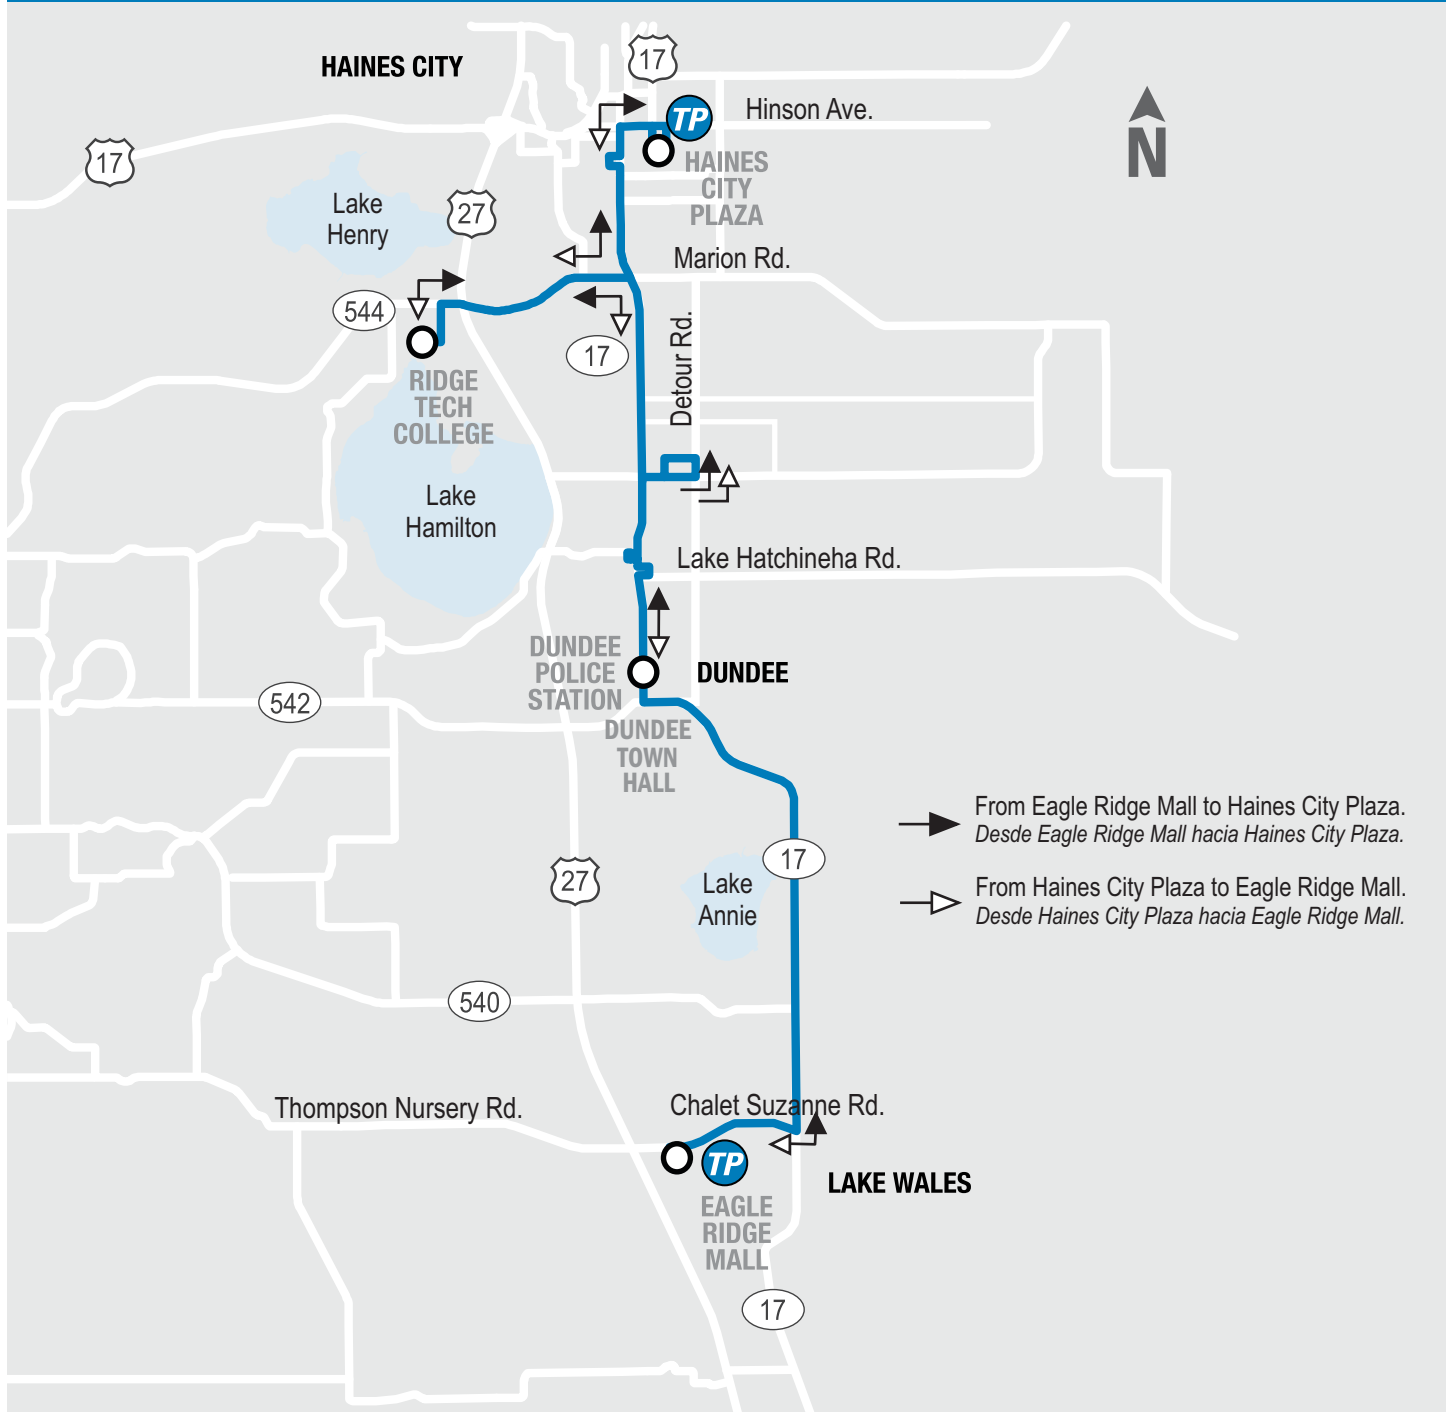

17X - LAKE WALES / HAINES CITY EXPRESS

EFFECTIVE AUGUST 2, 2021

WEEKDAYS

NORTHBOUND - HAINES CITY			
6:15	6:28	6:49	7:05
8:15	8:28	8:49	9:05
10:15	10:28	10:49	11:05
12:15	12:28	12:49	1:05
2:15	2:28	2:49	3:05
4:15	4:28	4:49	5:05

SATURDAYS

---	---	---	---
8:15	8:28	8:49	9:05
10:15	10:28	10:49	11:05
1:15	1:28	1:49	2:05

WEEKDAYS

SOUTHBOUND - LAKE WALES			
7:25	7:37	7:59	8:10
9:25	9:37	9:59	10:10
11:25	11:37	11:59	12:10
1:25	1:37	1:59	2:10
3:25	3:37	3:59	4:10
5:25	5:37	5:59	6:10

SATURDAYS

7:25	7:37	7:59	8:10
9:25	9:37	9:59	10:10
12:25	12:37	12:59	1:10
2:25	2:37	2:59	3:10

TP Transfer Points

TRANSFER POINTS PUNTOS DE TRANSFERENCIA
Eagle Ridge Mall: Rt 21X, 27X, 30 and 35.
Dundee Town Hall: Rt 27X.
Haines City Plaza: Rt 15, 16X and 20X.