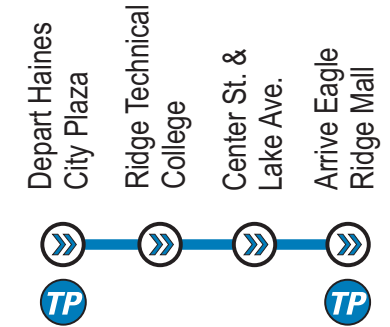

17X - LAKE WALES / HAINES CITY EXPRESS

EFFECTIVE AUGUST 2, 2021

WEEKDAYS

NORTHBOUND - HAINES CITY			
6:15	6:28	6:49	7:05
8:15	8:28	8:49	9:05
10:15	10:28	10:49	11:05
12:15	12:28	12:49	1:05
2:15	2:28	2:49	3:05
4:15	4:28	4:49	5:05

SATURDAYS

---	---	---	---
8:15	8:28	8:49	9:05
10:15	10:28	10:49	11:05
1:15	1:28	1:49	2:05

WEEKDAYS

SOUTHBOUND - LAKE WALES			
7:25	7:37	7:59	8:10
9:25	9:37	9:59	10:10
11:25	11:37	11:59	12:10
1:25	1:37	1:59	2:10
3:25	3:37	3:59	4:10
5:25	5:37	5:59	6:10

SATURDAYS

7:25	7:37	7:59	8:10
9:25	9:37	9:59	10:10
12:25	12:37	12:59	1:10
2:25	2:37	2:59	3:10

TP Transfer Points

TRANSFER POINTS PUNTOS DE TRANSFERENCIA
Eagle Ridge Mall: Rt 21X, 27X, 30 and 35.
Dundee Town Hall: Rt 27X.
Haines City Plaza: Rt 15, 16X and 20X.