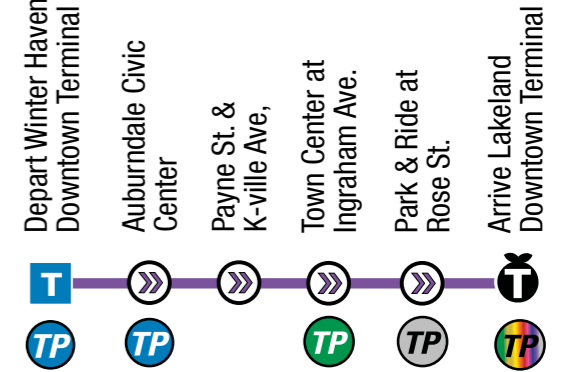

WESTBOUND - LAKELAND

5:45	6:05	6:23	6:43	6:46	6:50
7:15	7:35	7:53	8:13	8:16	8:20
8:45	9:05	9:23	9:43	9:46	9:50
10:15	10:35	10:53	11:13	11:16	11:20
11:45	12:05	12:23	12:43	12:46	12:50
1:15	1:35	1:53	2:13	2:16	2:20
2:45	3:05	3:23	3:43	3:46	3:50
4:15	4:35	4:53	5:13	5:16	5:20
5:45	6:05	6:23	6:43	6:46	6:50
7:05	7:21	7:36	7:52	7:55	7:59

WEEKDAYS

SATURDAY

8:15	8:33	8:46	9:02	9:05	9:08
10:15	10:33	10:46	11:02	11:05	11:08
1:15	1:33	1:46	2:02	2:05	2:08
3:15	3:33	3:46	4:02	4:05	4:08