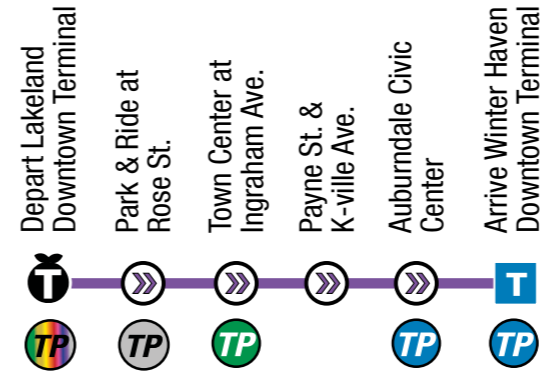

# PURPLE LINE 12 LAK/WH

EFFECTIVE OCTOBER 4, 2021 / EFECTIVO OCTUBRE 4, 2021

- Transfer Point
- Lakeland Terminal
- Winter Haven Terminal
- Park & Ride

**TRANSFER POINTS PUNTOS DE TRANSFERENCIA**  
**Lakeland Downtown Terminal:** Gold, Pink, Blue, Yellow, Red, Orange, Green, Peach, and Silver Express 22XL Lak/Bartow Lines weekdays  
**Park & Ride at Rose St.:** Silver Express 22XL Lak/Bartow weekdays  
**Town Center:** Green Line  
**Auburndale Civic Center:** Rt 50  
**Winter Haven Downtown Terminal:** Rt 15, 22XW, 27X, 30, 40/44, 50 and 60

- From Lakeland Downtown Terminal to Winter Haven Terminal  
*Desde Lakeland Terminal hacia Winter Haven Terminal*
- From Winter Haven Terminal to Lakeland Terminal  
*Desde Winter Haven Terminal hacia Lakeland Terminal*
- SATURDAYS ONLY, ADA comparable service  
3/4 mile from the bus route  
*SABADO SOLAMENTE, Servicio comparable ADA  
3/4 de milla desde la ruta de autobus*

**EASTBOUND - WINTER HAVEN**

5:45	5:49	5:56	6:16	6:34	6:53
7:15	7:19	7:26	7:46	8:04	8:23
8:45	8:49	8:56	9:16	9:34	9:53
10:15	10:19	10:26	10:46	11:04	11:23
11:45	11:49	11:56	<b>12:16</b>	<b>12:34</b>	<b>12:53</b>
<b>1:15</b>	<b>1:19</b>	<b>1:26</b>	<b>1:46</b>	<b>2:04</b>	<b>2:23</b>
<b>2:45</b>	<b>2:49</b>	<b>2:56</b>	<b>3:16</b>	<b>3:34</b>	<b>3:53</b>
<b>4:15</b>	<b>4:19</b>	<b>4:26</b>	<b>4:46</b>	<b>5:04</b>	<b>5:23</b>
<b>5:45</b>	<b>5:49</b>	<b>5:56</b>	<b>6:16</b>	<b>6:34</b>	<b>6:53</b>
<b>7:05</b>	<b>7:09</b>	<b>7:15</b>	<b>7:33</b>	<b>7:48</b>	<b>8:03</b>