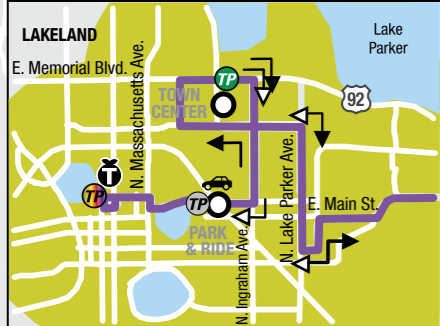

# PURPLE LINE 12 LAK/WH

EFFECTIVE OCTOBER 4, 2021 / EFECTIVO OCTUBRE 4, 2021

- Transfer Point
- Lakeland Terminal
- Winter Haven Terminal
- Park & Ride

**TRANSFER POINTS PUNTOS DE TRANSFERENCIA**  
**Lakeland Downtown Terminal:** Gold, Pink, Blue, Yellow, Red, Orange, Green, Peach, and Silver Express 22XL Lak/Bartow Lines weekdays  
**Park & Ride at Rose St.:** Silver Express 22XL Lak/Bartow weekdays  
**Town Center:** Green Line  
**Auburndale Civic Center:** Rt 50  
**Winter Haven Downtown Terminal:** Rt 15, 22XW, 27X, 30, 40/44, 50 and 60

- From Lakeland Downtown Terminal to Winter Haven Terminal  
*Desde Lakeland Terminal hacia Winter Haven Terminal*
- From Winter Haven Terminal to Lakeland Terminal  
*Desde Winter Haven Terminal hacia Lakeland Terminal*
- SATURDAYS ONLY, ADA comparable service  
3/4 mile from the bus route  
*SABADO SOLAMENTE, Servicio comparable ADA  
3/4 de milla desde la ruta de autobus*

**EASTBOUND - WINTER HAVEN**

5:45	5:49	5:56	6:16	6:34	6:53
7:15	7:19	7:26	7:46	8:04	8:23
8:45	8:49	8:56	9:16	9:34	9:53
10:15	10:19	10:26	10:46	11:04	11:23
11:45	11:49	11:56	<b>12:16</b>	<b>12:34</b>	<b>12:53</b>
<b>1:15</b>	<b>1:19</b>	<b>1:26</b>	<b>1:46</b>	<b>2:04</b>	<b>2:23</b>
<b>2:45</b>	<b>2:49</b>	<b>2:56</b>	<b>3:16</b>	<b>3:34</b>	<b>3:53</b>
<b>4:15</b>	<b>4:19</b>	<b>4:26</b>	<b>4:46</b>	<b>5:04</b>	<b>5:23</b>
<b>5:45</b>	<b>5:49</b>	<b>5:56</b>	<b>6:16</b>	<b>6:34</b>	<b>6:53</b>
<b>7:05</b>	<b>7:09</b>	<b>7:15</b>	<b>7:33</b>	<b>7:48</b>	<b>8:03</b>