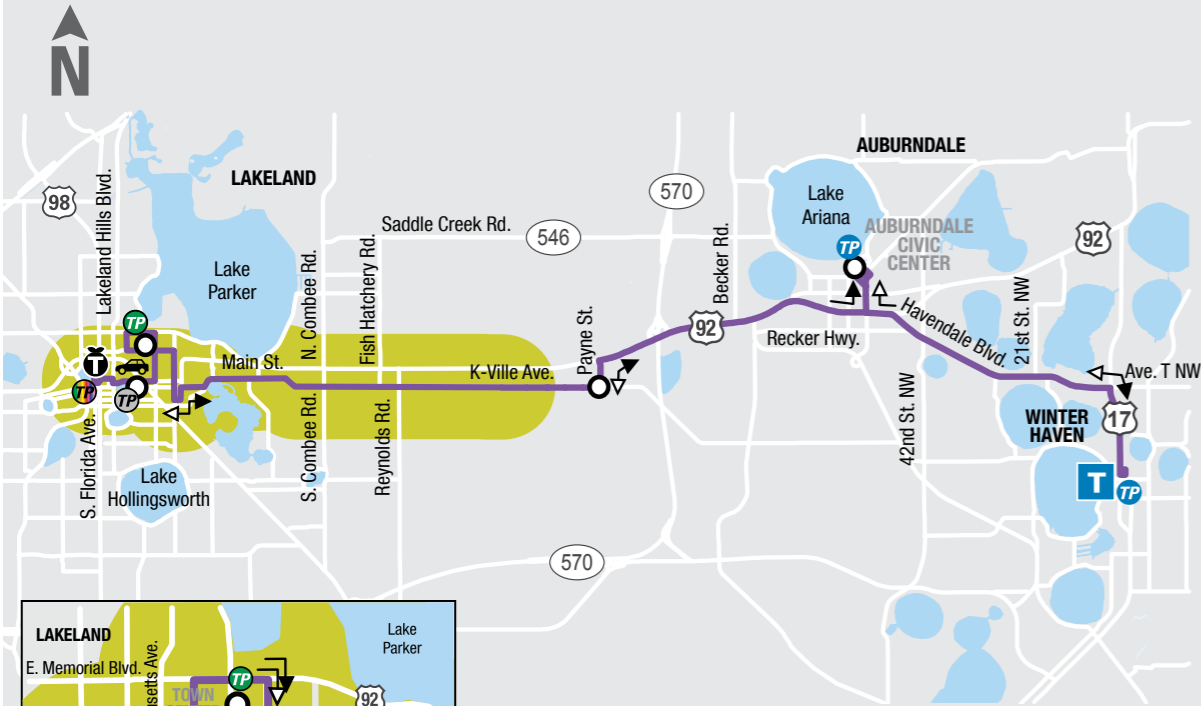

# PURPLE LINE 12 LAK/WH

EFFECTIVE OCTOBER 4, 2021 / EFECTIVO OCTUBRE 4, 2021

- Transfer Point
- Lakeland Terminal
- Winter Haven Terminal
- Park & Ride

**TRANSFER POINTS PUNTOS DE TRANSFERENCIA**  
**Lakeland Downtown Terminal:** Gold, Pink, Blue, Yellow, Red, Orange, Green, Peach, and Silver Express 22XL Lak/Bartow Lines weekdays  
**Park & Ride at Rose St.:** Silver Express 22XL Lak/Bartow weekdays  
**Town Center:** Green Line  
**Auburndale Civic Center:** Rt 50  
**Winter Haven Downtown Terminal:** Rt 15, 22XW, 27X, 30, 40/44, 50 and 60

- From Lakeland Downtown Terminal to Winter Haven Terminal  
*Desde Lakeland Terminal hacia Winter Haven Terminal*
- From Winter Haven Terminal to Lakeland Terminal  
*Desde Winter Haven Terminal hacia Lakeland Terminal*
- SATURDAYS ONLY, ADA comparable service  
3/4 mile from the bus route  
*SABADO SOLAMENTE, Servicio comparable ADA  
3/4 de milla desde la ruta de autobus*

**EASTBOUND - WINTER HAVEN**

5:45	5:49	5:56	6:16	6:34	6:53
7:15	7:19	7:26	7:46	8:04	8:23
8:45	8:49	8:56	9:16	9:34	9:53
10:15	10:19	10:26	10:46	11:04	11:23
11:45	11:49	11:56	<b>12:16</b>	<b>12:34</b>	<b>12:53</b>
<b>1:15</b>	<b>1:19</b>	<b>1:26</b>	<b>1:46</b>	<b>2:04</b>	<b>2:23</b>
<b>2:45</b>	<b>2:49</b>	<b>2:56</b>	<b>3:16</b>	<b>3:34</b>	<b>3:53</b>
<b>4:15</b>	<b>4:19</b>	<b>4:26</b>	<b>4:46</b>	<b>5:04</b>	<b>5:23</b>
<b>5:45</b>	<b>5:49</b>	<b>5:56</b>	<b>6:16</b>	<b>6:34</b>	<b>6:53</b>
<b>7:05</b>	<b>7:09</b>	<b>7:15</b>	<b>7:33</b>	<b>7:48</b>	<b>8:03</b>