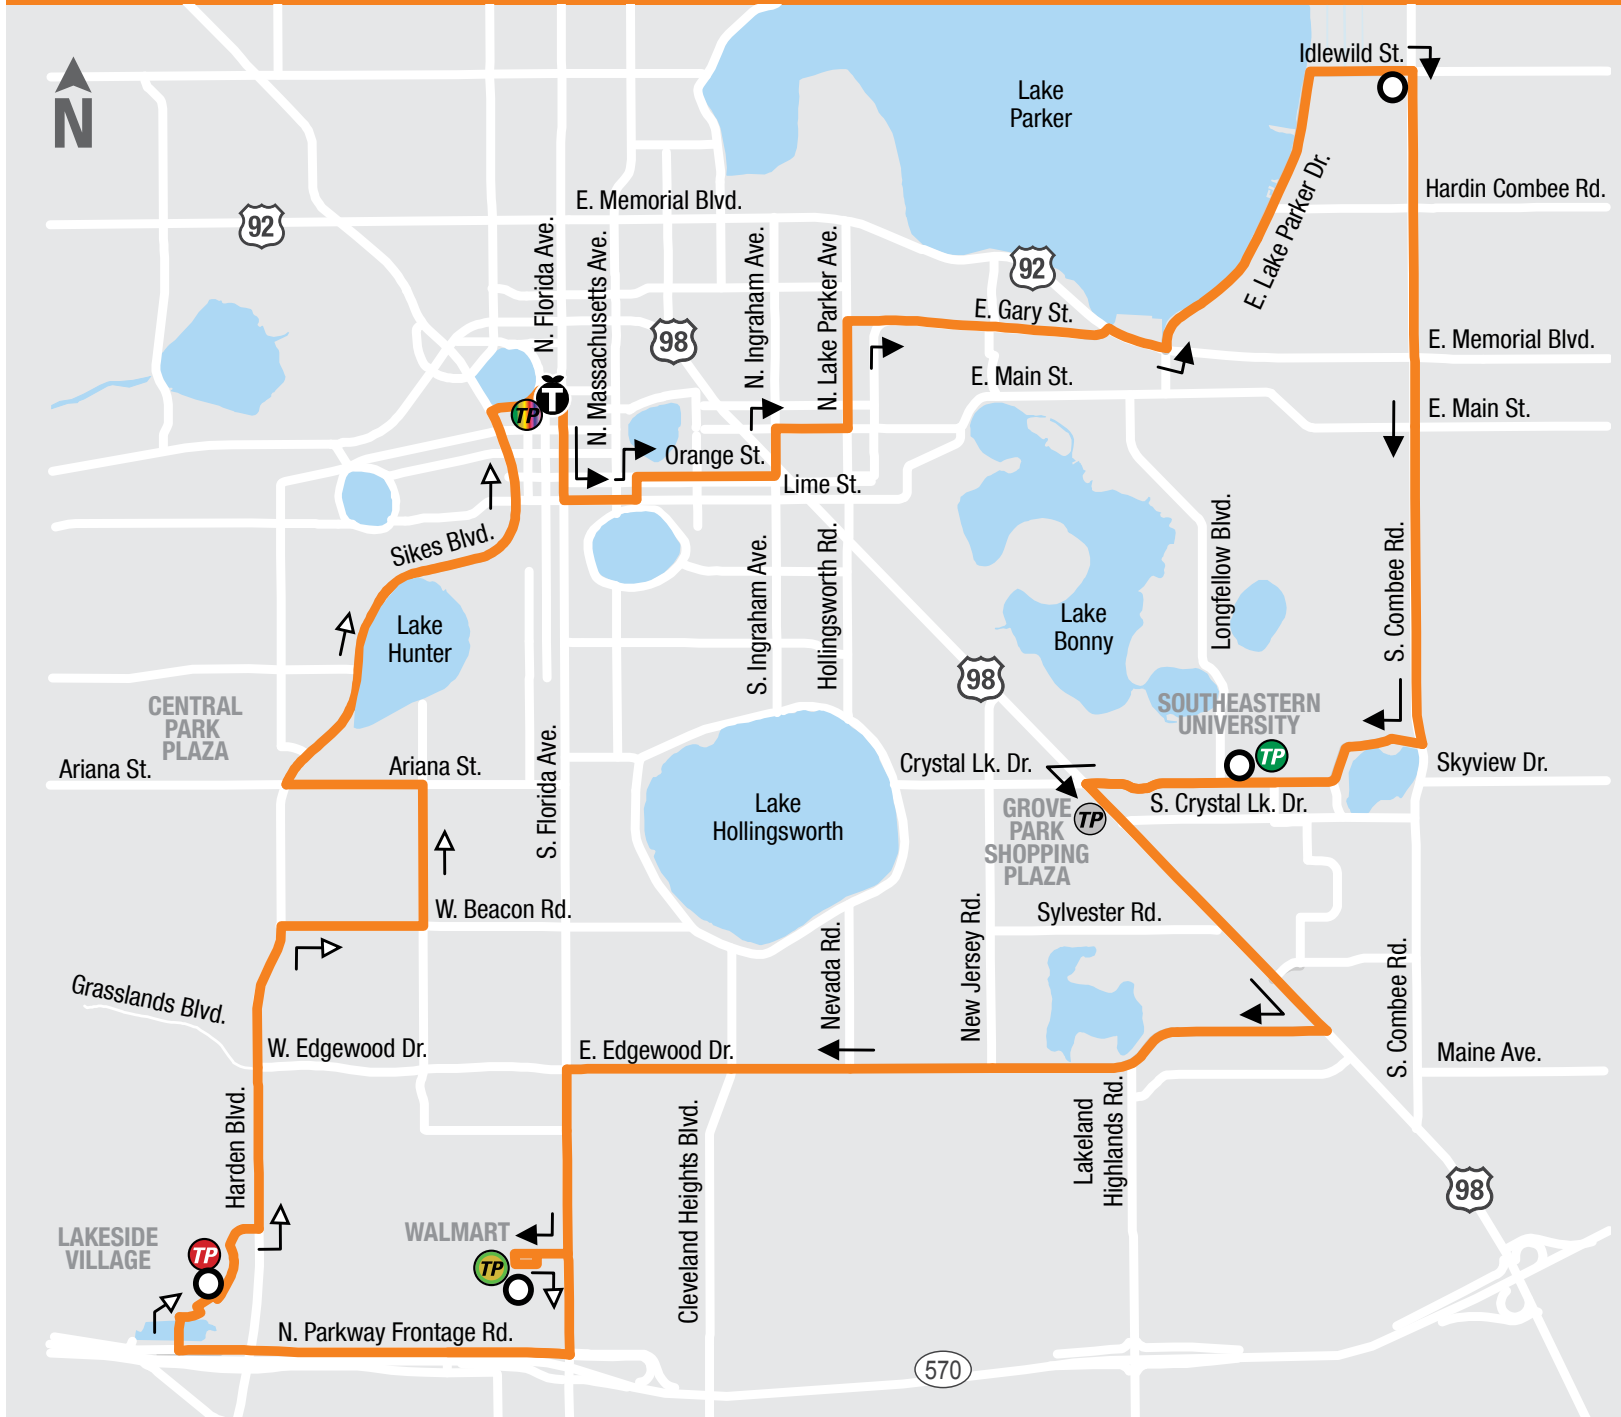

ORANGE LINE 1

EFFECTIVE OCTOBER 4, 2021 / EFECTIVO OCTUBRE 4, 2021

	Depart Lakeland Downtown Terminal	Idlewild St. & N. Combee Rd.	Southeastern Un. at N. Crystal Lk. Dr.	Walmart at Imperial Blvd.	Lakeside Village	Arrive Lakeland Downtown Terminal
WEEKDAYS	5:45	6:04	6:15	6:30	6:38	6:53
	7:15	7:34	7:45	8:00	8:08	8:23
	8:45	9:04	9:15	9:30	9:38	9:53
	10:15	10:34	10:45	11:00	11:08	11:23
	12:15	12:34	12:45	1:00	1:08	1:23
	2:15	2:34	2:45	3:00	3:08	3:23
	3:45	4:04	4:15	4:30	4:38	4:53
	5:15	5:34	5:45	6:00	6:08	6:23
SATURDAY	7:15	7:34	7:45	8:00	8:08	8:23
	8:45	9:04	9:15	9:30	9:38	9:53
	10:15	10:34	10:45	11:00	11:08	11:23
	12:15	12:34	12:45	1:00	1:08	1:23
	2:15	2:34	2:45	3:00	3:08	3:23

TP Transfer Points **T** Lakeland Terminal

TRANSFER POINTS PUNTOS DE TRANSFERENCIA

Lakeland Downtown Terminal: Gold, Pink, Blue, Red, Yellow, Green, Peach, Purple 12 Lak/WH, and Silver Express 22XL Lak/Bartow Lines

Southeastern University: Green Line

Grove Park Shopping Plaza: Silver Express 22XL Lak/Bartow Lines

Walmart: Gold and Lime Flex Lines

Lakeside Village: Red Line

➔ From Lakeland Downtown Terminal to Walmart
Desde la Terminal de Lakeland hacia Walmart

➚ From Walmart to Lakeland Downtown Terminal
Desde Walmart hacia la Terminal de Lakeland