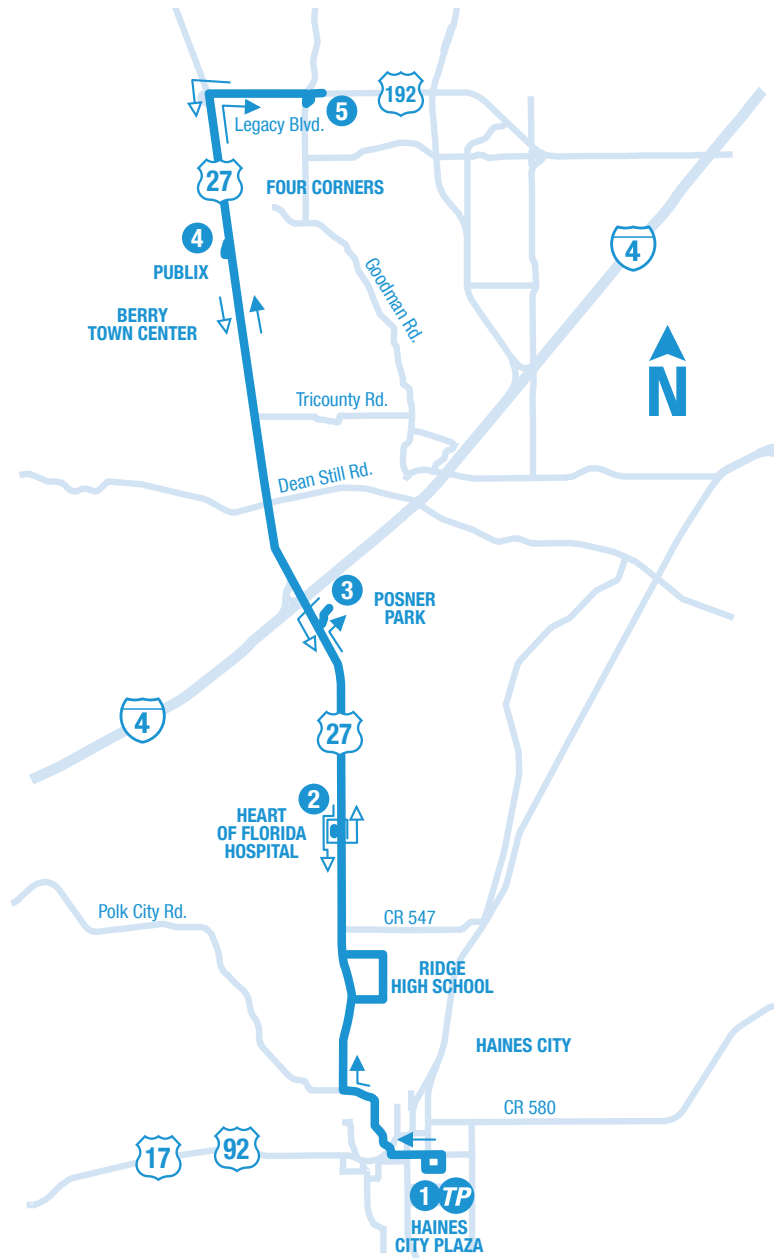

EFFECTIVE, MAY 1, 2017 / EFECTIVO MAYO 1, 2017

WEEKDAYS	NORTHBOUND					SOUTHBOUND				
	1	2	3	4	5	5	4	3	2	1
	6:25	6:40	6:49	7:04	7:15	7:25	7:36	7:52	8:00	8:16
	8:25	8:42	8:51	9:06	9:17	9:25	9:37	9:53	10:01	10:17
	10:25	10:42	10:51	11:06	11:17	11:25	11:37	11:53	12:01	12:17
	12:25	12:42	12:51	1:06	1:17	1:25	1:37	1:53	2:02	2:18
	2:25	2:42	2:51	3:04	3:17	3:25	3:37	3:54	4:04	4:20
	4:25*	4:40	4:48	5:01	5:13	5:25	5:38	5:54	6:04	6:20
	6:25	6:40	6:49	7:02	7:12					

*This trip will serve Ridge High School

TP Transfer Points

TRANSFER POINTS PUNTOS DE TRANSFERENCIA

Haines City Plaza: Rt 15 and 416

➔ From Haines City to Legacy Blvd.
Desde Haines City hacia Legacy Blvd.

➔ From Legacy Blvd. to Haines City
Desde Legacy Blvd. hacia Haines City