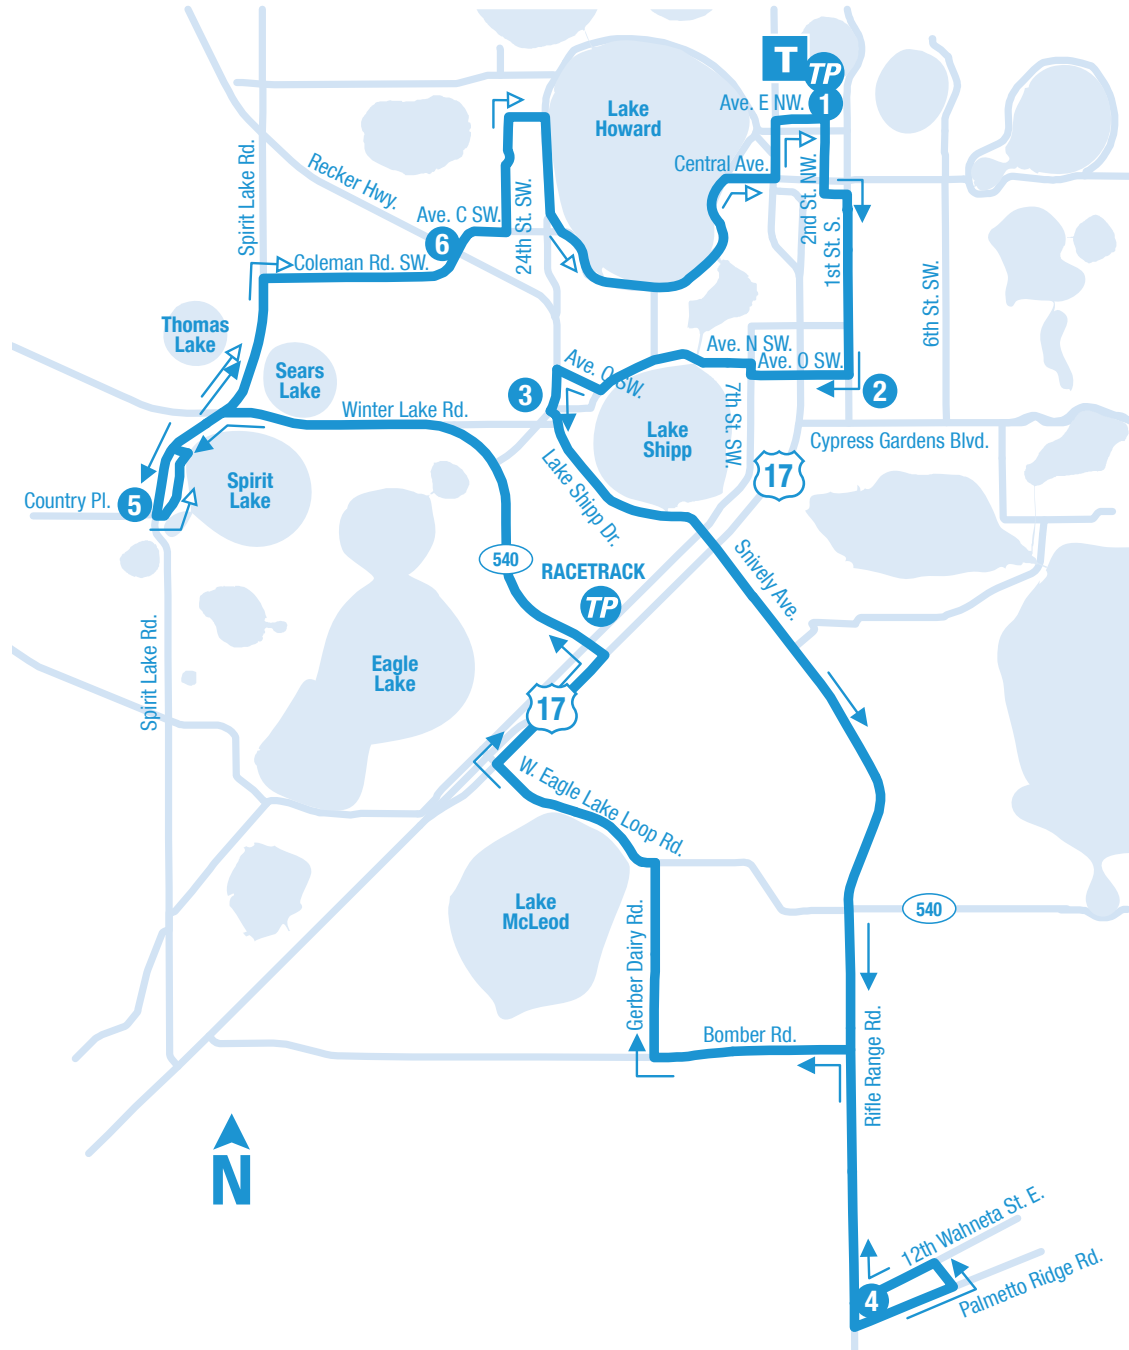

40/44 WINTER HAVEN SOUTHSIDE

EFFECTIVE, JULY 10, 2017 / EFECTIVO JULIO 10, 2017

	1	2	3	4	5	6	1
	Depart Winter Haven Downtown Terminal	Ave. O SW. & 1st St. S.	Recker Hwy. & Abbey Ln.	Rifle Range Rd. & Palmetto Ridge Rd.	Spirit Lake Rd. & Country Pl.	Coleman Rd. SW. & Recker Hwy.	Arrive Winter Haven Downtown Terminal
WEEKDAYS	5:45	5:50	6:00	6:15	6:35	6:41	7:05
	7:15	7:20	7:30	7:45	8:05	8:11	8:35
	8:45	8:50	9:00	9:15	9:35	9:41	10:05
	10:15	10:20	10:30	10:45	11:05	11:11	11:35
	11:45	11:50	12:00	12:15	12:35	12:41	1:05
	1:15	1:20	1:30	1:45	2:05	2:11	2:35
	2:45	2:50	3:00	3:15	3:35	3:41	4:05
	4:15	4:20	4:30	4:45	5:05	5:11	5:35
	5:45	5:50	6:00	6:15	6:35	6:41	7:05
SATURDAY	6:45	6:50	7:00	7:15	7:35	7:41	8:05
	10:15	10:20	10:30	10:45	11:05	11:11	11:35
	1:45	1:50	2:00	2:15	2:35	2:41	3:05

TP Transfer Points **T** Winter Haven Terminal

TRANSFER POINTS PUNTOS DE TRANSFERENCIA
Winter Haven Downtown Terminal: Rt 12, 15, 22XW, 30, 50 and 60
Hwy 17 at Racetrack: Rt 22XW

- ➔ From Winter Haven Terminal to Spirit Lake Rd. & Country Pl.
Desde la Terminal de Winter Haven hacia Spirit Lake Rd & Country Pl
- From Spirit Lake Rd. & Country Pl. to Winter Haven Terminal
Desde Spirit Lake Rd & Country Pl hacia la Terminal de Winter Haven

For More Information CALL *Para más información llame al*
855.POLKBUS (765-5287)

WWW.RIDECITRUS.COM