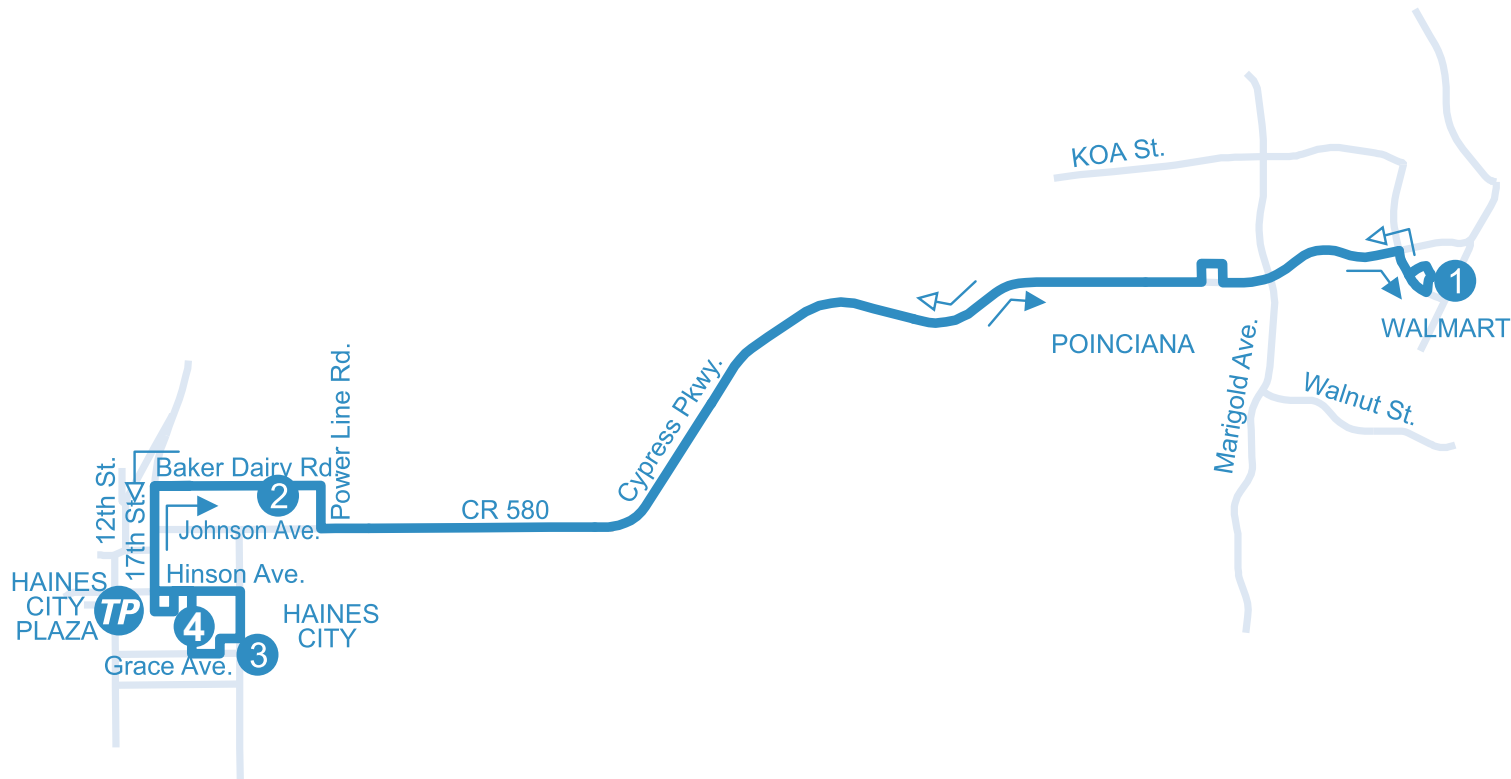

Monday, April 1, 2019

1 Depart Walmart Supercenter at Poinciana
 2 Power Line Rd. & Baker Dairy Rd.
 3 Haines City High School
 4 Arrive Haines City Plaza

WESTBOUND			
5:40	5:55	6:10	6:15
7:10	7:30	---	7:45
8:40	9:00	---	9:15
10:10	10:30	---	10:45
11:40	12:00	---	12:15
1:10	1:30	---	1:45
2:40	3:00	---	3:15
4:10	4:30	---	4:45
5:40	6:00	---	6:15

SATURDAY			
7:05	7:25	---	7:40
9:00	9:20	---	9:35
12:00	12:20	---	12:35
2:00	2:20	---	2:35

4 Depart Haines City Plaza
 3 Haines City High School
 2 Power Line Rd. & Baker Dairy Rd.
 1 Arrive Walmart Supercenter at Poinciana

EASTBOUND			
6:25	---	6:40	7:00
7:55	---	8:10	8:30
9:25	---	9:40	10:00
10:55	---	11:10	11:30
12:25	---	12:40	1:00
1:55	2:00	2:15	2:35
3:25	---	3:40	4:00
4:55	---	5:10	5:30
6:25	6:30	6:45	7:00

SATURDAY			
7:50	---	8:00	8:25
9:45	---	9:55	10:20
12:45	---	12:55	1:20
2:45	---	2:55	3:20

TP Transfer Points

TRANSFER POINTS PUNTOS DE TRANSFERENCIA

Haines City Plaza: Rt 15 and 427

➔ From Haines City to Poinciana
 Desde Haines City hacia Poinciana

➜ From Poinciana to Haines City
 Desde Poinciana hacia Haines City