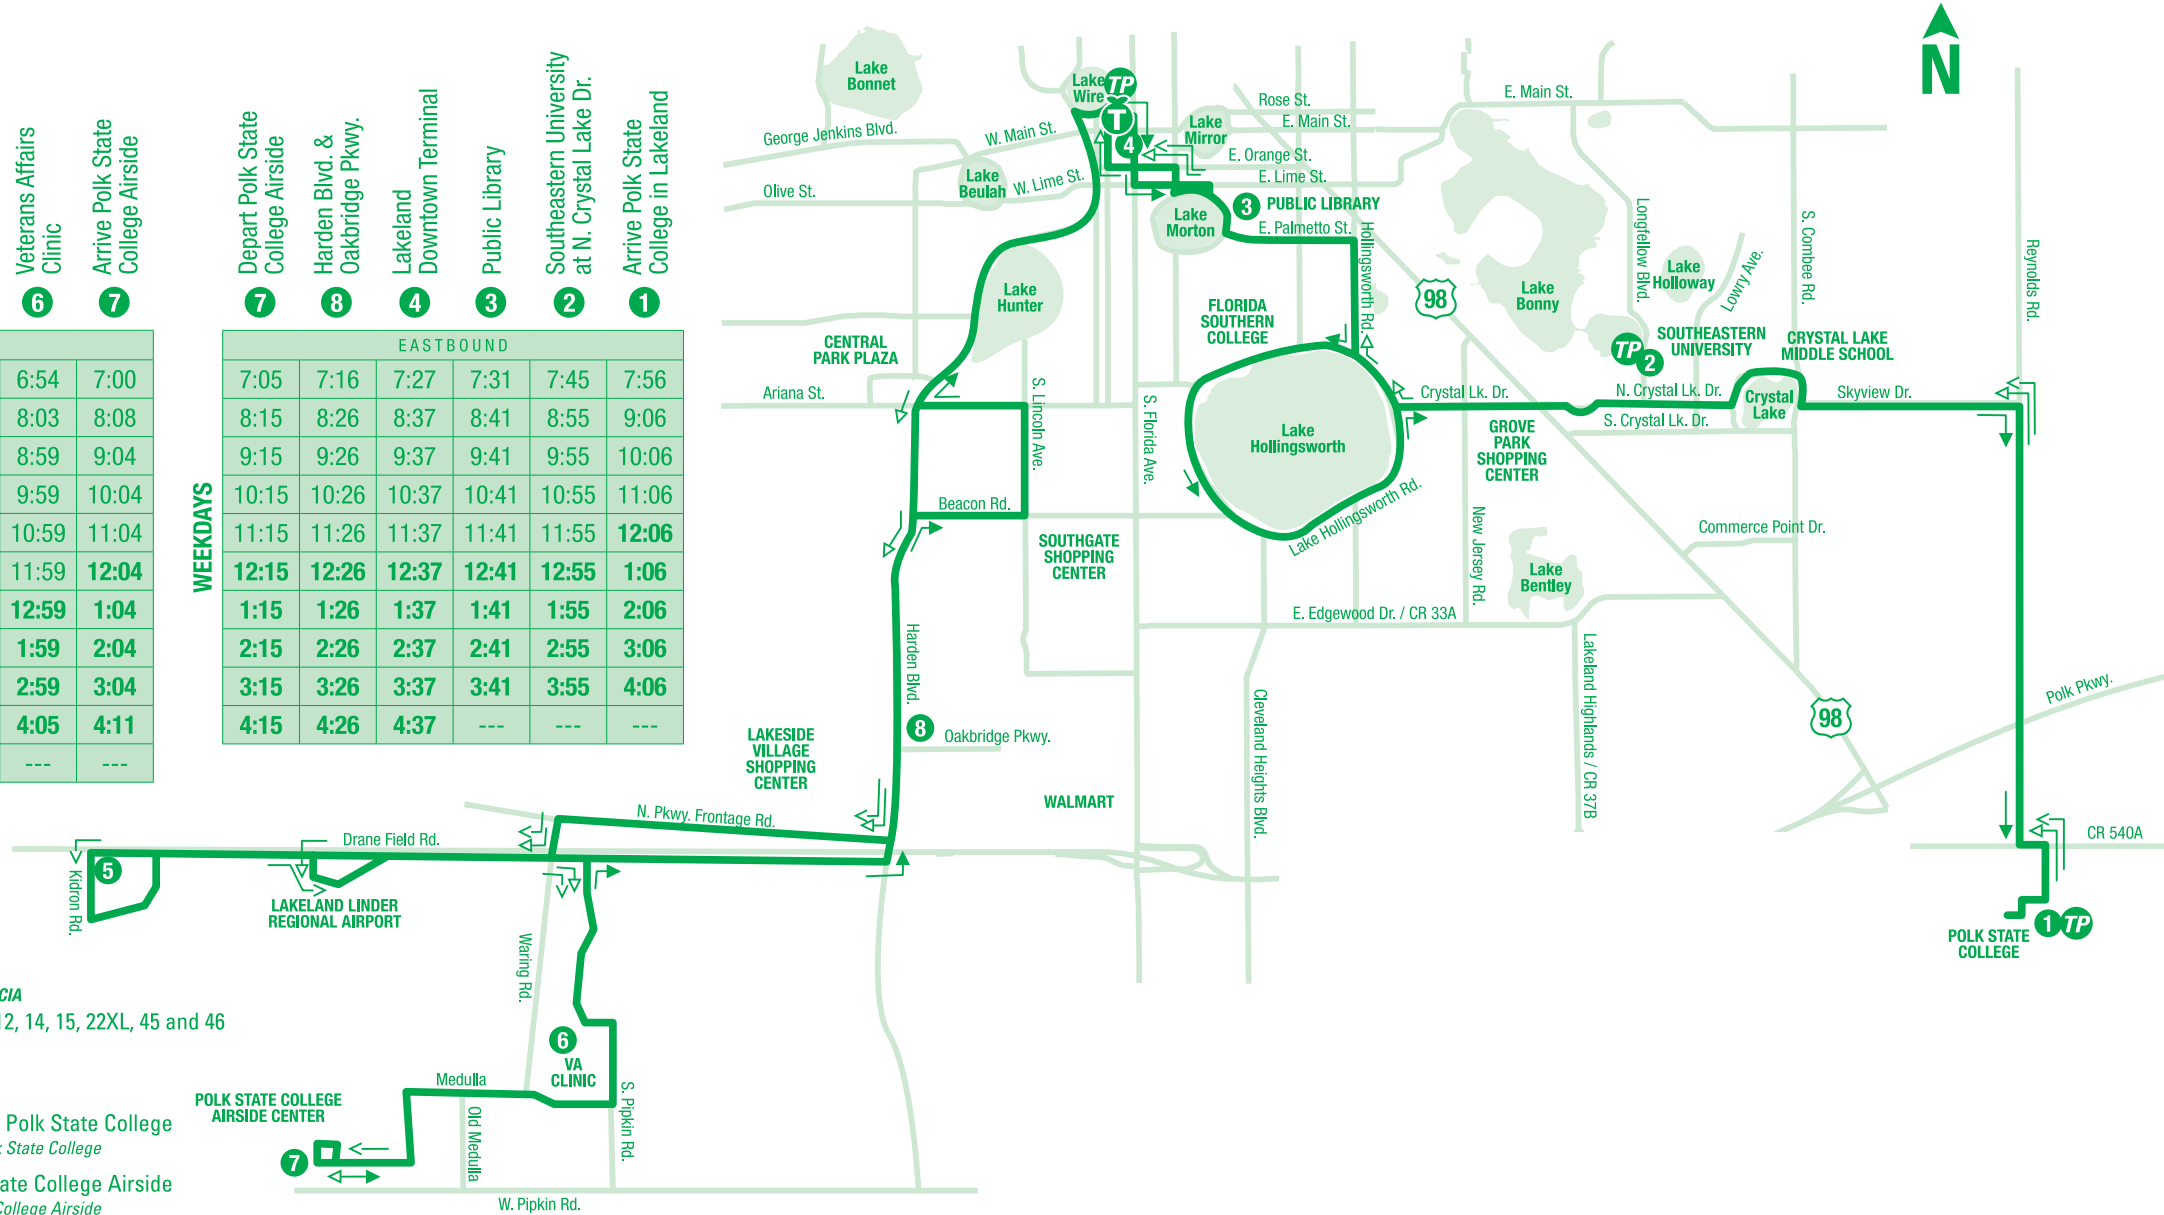

WEEKDAYS

WEEKDAYS

WESTBOUND						
---	---	---	6:30	6:47	6:54	7:00
7:05	7:25	7:34	7:40	7:55	8:03	8:08
8:15	8:27	8:35	8:40	---	8:59	9:04
9:15	9:27	9:35	9:40	---	9:59	10:04
10:15	10:27	10:35	10:40	---	10:59	11:04
11:15	11:27	11:35	11:40	---	11:59	12:04
12:15	12:27	12:35	12:40	---	12:59	1:04
1:15	1:27	1:35	1:40	---	1:59	2:04
2:15	2:27	2:35	2:40	---	2:59	3:04
3:15	3:27	3:35	3:40	3:55	4:05	4:11
4:15	4:27	4:35	4:40	---	---	---

EASTBOUND						
7:05	7:16	7:27	7:31	7:45	7:56	
8:15	8:26	8:37	8:41	8:55	9:06	
9:15	9:26	9:37	9:41	9:55	10:06	
10:15	10:26	10:37	10:41	10:55	11:06	
11:15	11:26	11:37	11:41	11:55	12:06	
12:15	12:26	12:37	12:41	12:55	1:06	
1:15	1:26	1:37	1:41	1:55	2:06	
2:15	2:26	2:37	2:41	2:55	3:06	
3:15	3:26	3:37	3:41	3:55	4:06	
4:15	4:26	4:37	---	---	---	

TP Transfer Points
T Lakeland Terminal

TRANSFER POINTS PUNTOS DE TRANSFERENCIA
Lakeland Downtown Terminal: Rt 1, 3, 10, 12, 14, 15, 22XL, 45 and 46
Polk State College: Rt 22XL
Lakeside Village Shopping Center: Rt 15

- ➔ From Polk State College Airside to Polk State College
Desde Polk State College Airside hacia Polk State College
- ➜ From Polk State College to Polk State College Airside
Desde Polk State College hacia Polk State College Airside
- ➔ **Westbound Trips ONLY: 6:30AM, 7:05AM and 3:15PM**
 From Polk State College to Polk State College Airside
Viajes hacia el Oeste solamente: 6:30 AM, 7:05 AM y 3:15 PM
 Desde Polk State College hacia Polk State College Airside