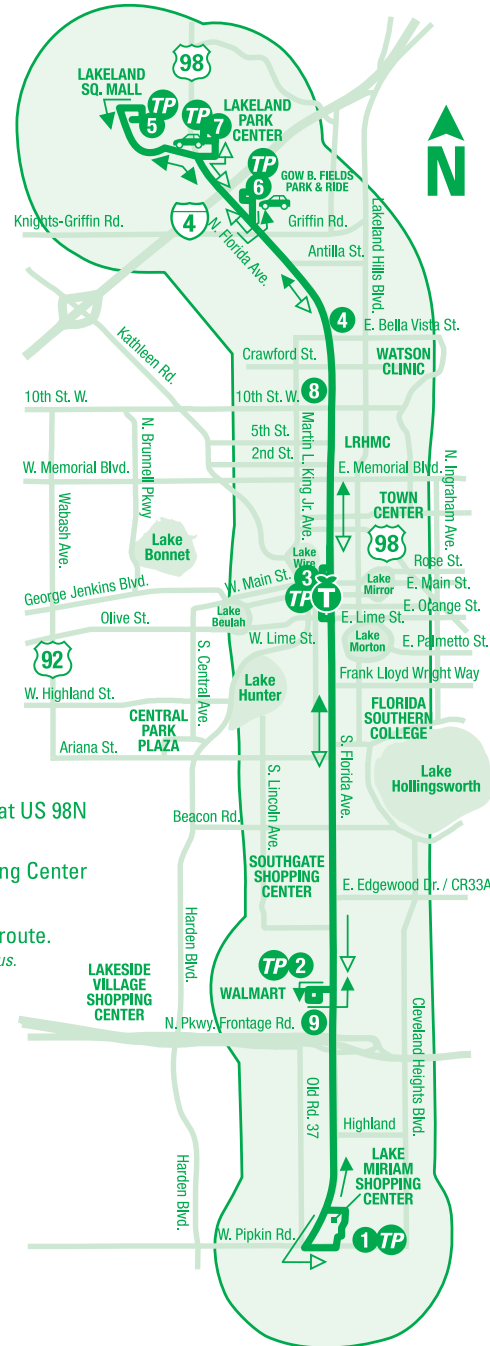

FLORIDA AVENUE CORRIDOR

EFFECTIVE OCTOBER 1, 2018
EFFECTIVO OCTUBRE 1, 2018

TRANSFER POINTS PUNTOS DE TRANSFERENCIA

Lakeland Downtown Terminal:

Rt 3, 10, 12, 14, 15, 22XL, 45, 46 and 58 Weekdays. Rt 12 Saturdays.

Lake Miriam Shopping Center: Rt 33 Weekdays.

Walmart at Imperial Blvd.: Rt 14 and 33 Weekdays.

Gow B. Fields Park & Ride at US 98N:

Rt 47 and 61 Weekdays. Megabus

Lakeland Square Mall Westside: Rt 15, 47 and 61 Weekdays.

Lakeland Park Center: Rt 47 and 61 Weekdays.

➔ From Lake Miriam Shopping Center to Gow B. Fields Park & Ride at US 98N
Desde Lake Miriam Shopping Center hacia Gow B. Fields Park & Ride en US 98N

➔ From Gow B. Fields Park & Ride at US 98N to Lake Miriam Shopping Center
Desde Gow B. Fields Park & Ride en US 98N hacia Lake Miriam Shopping Center

■ SATURDAYS ONLY, ADA comparable service ¼ mile from the bus route.
SÁBADO SOLAMENTE, Servicio comparable ADA ¼ de milla desde la ruta de autobus.

1	2	2	3	3	4	5	6	6	7	8	3	3	9	1
Depart Lake Miriam Shopping Center	Arrive Walmart at Imperial Blvd.	Depart Walmart at Imperial Blvd.	Arrive Lakeland Downtown Terminal	Depart Lakeland Downtown Terminal	N. Florida Ave. & E. Bella Vista St.	Lakeland Square Mall	Arrive Gow B. Fields Park & Ride at US 98N	Depart Gow B. Fields Park & Ride at US 98N	Lakeland Park Center	N. Florida Ave. and W. 14th St.	Arrive Lakeland Downtown Terminal	Depart Lakeland Downtown Terminal	S. Florida Ave. & Eastway Dr.	Arrive Lake Miriam Shopping Center