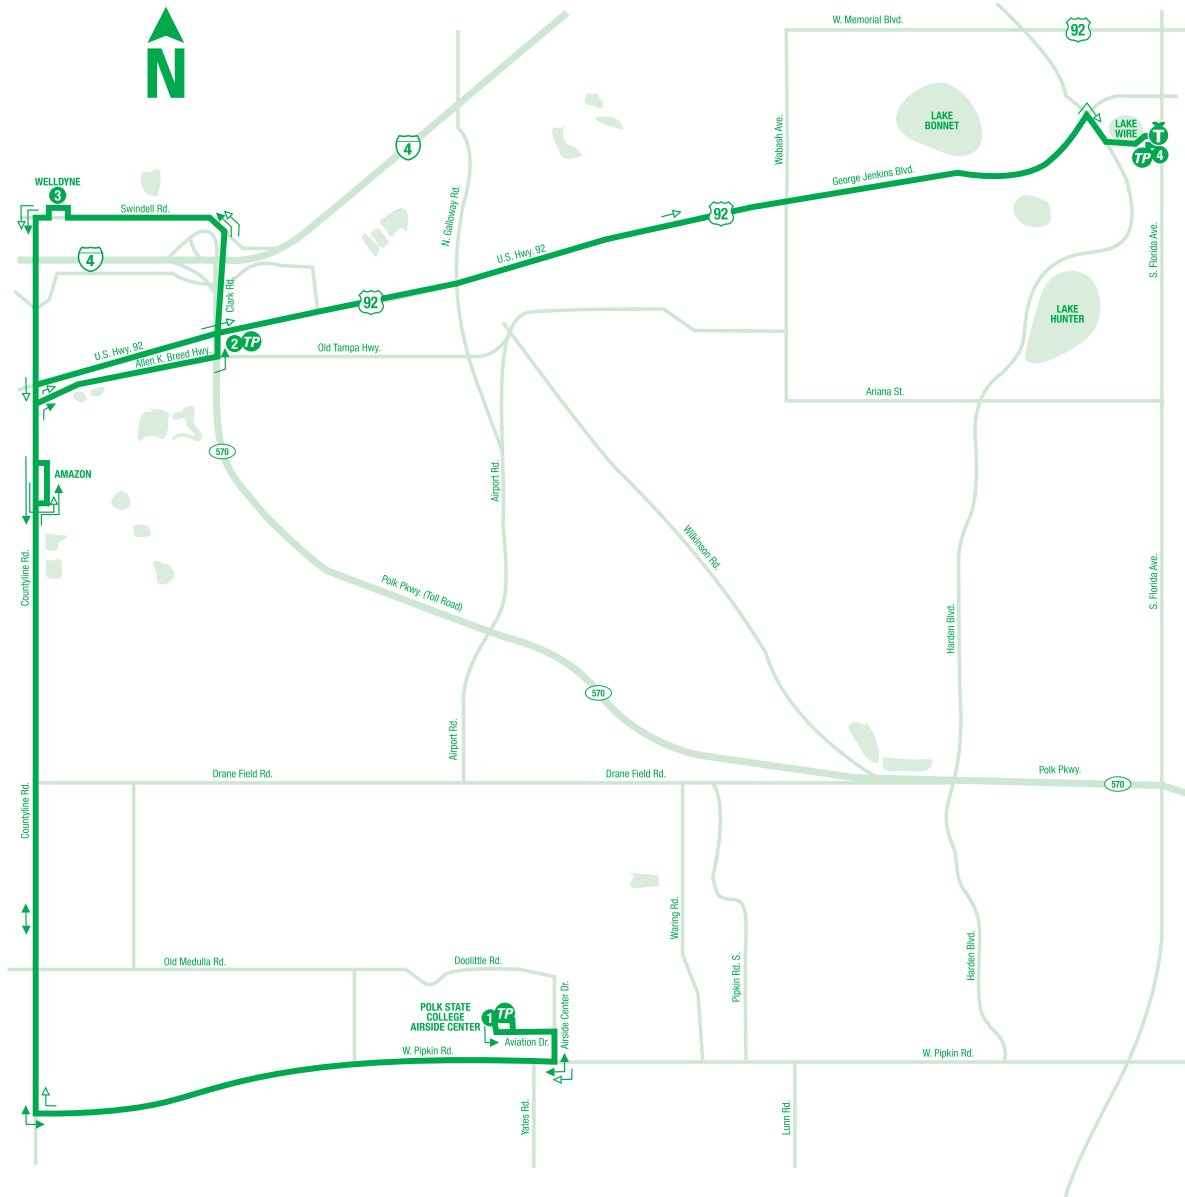

59X COUNTY LINE EXPRESS

EFFECTIVE, JANUARY 8, 2018 / EFECTIVO, ENERO 8, 2018

WEEKDAYS

	1 Depart Polk State College Airside	2 Clark Rd. and New Tampa Hwy.	3 WellDyne	1 Arrive Polk State College Airside	4 Arrive Lakeland Downtown Terminal
6:15	6:45	6:49	7:05	---	
7:15	7:45	7:49	8:05	---	
8:15	8:45	8:49	9:05	---	
9:15	9:45	9:49	10:05	---	
10:15	10:45	10:49	11:05	---	
11:15	11:45	11:49	12:05	---	
12:15	12:45	12:49	1:05	---	
1:15	1:45	1:49	2:05	---	
2:15	2:45	2:49	3:05	---	
3:15	3:45	3:49	4:05	---	
4:15	4:45	4:49	5:05	---	
5:15	5:45	5:49	---	6:05	

TP Transfer Points **T** Lakeland Terminal

TRANSFER POINTS PUNTOS DE TRANSFERENCIA

Lakeland Downtown Terminal: Rt 12 and 45

Polk State College Airside Center: Rt 58

Clark Rd. & New Tampa Hwy.: Rt 45

➔ From Polk State College Airside Center to Polk State College Airside Center

Desde Polk State College Airside Center hacia Polk State College Airside Center

➔ 5:15 PM Trip ONLY. From Polk State College Airside Center to Lakeland Downtown Terminal

Viaje de las 5:15 PM SOLAMENTE. Desde Polk State College Airside Center hacia la Terminal de Lakeland