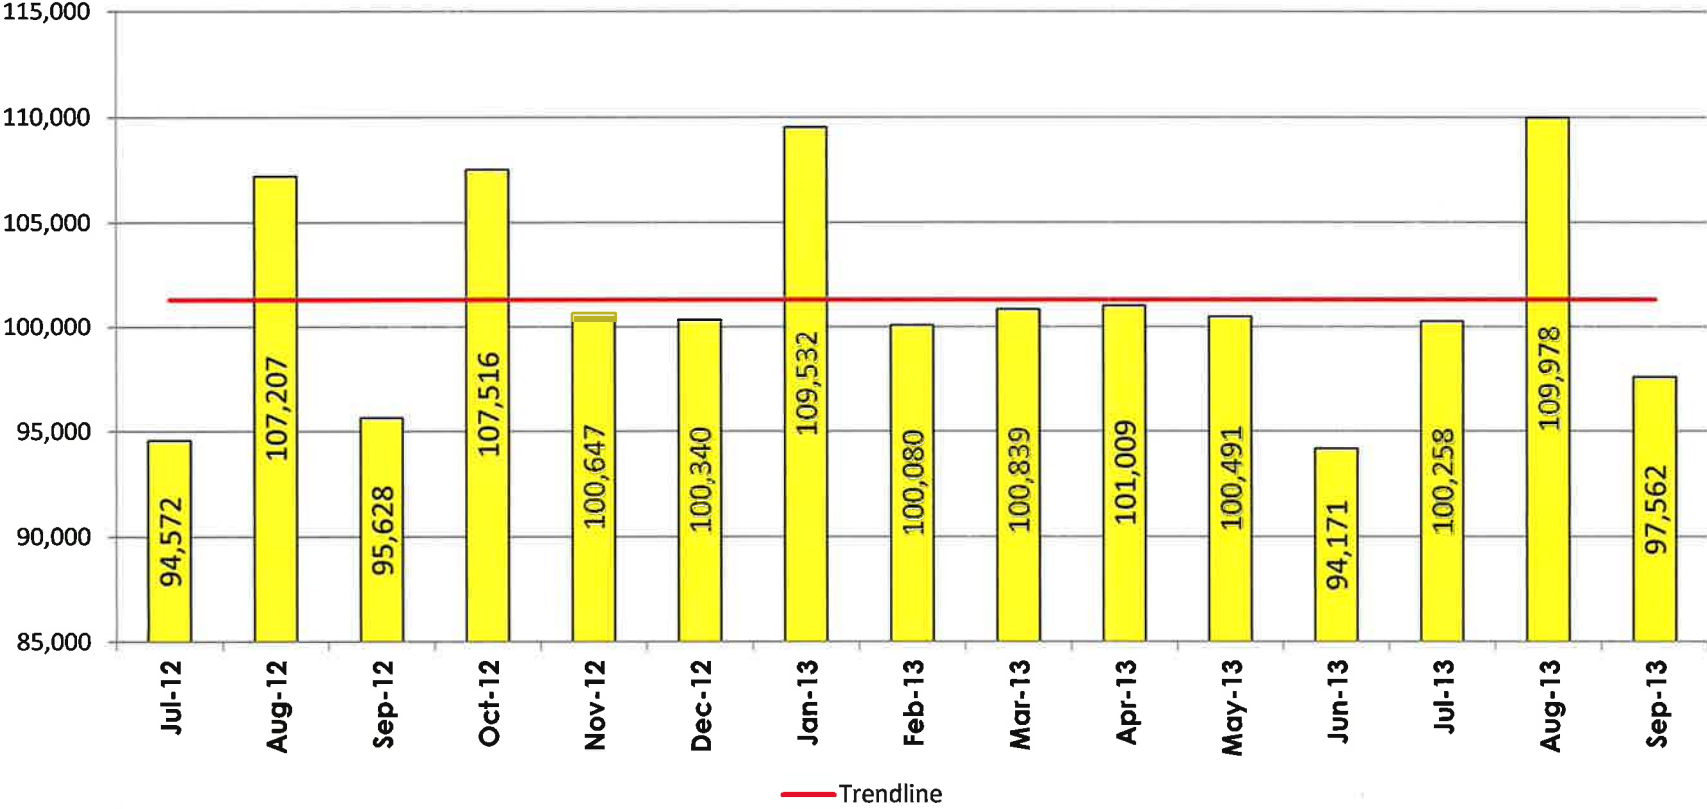

LAKELAND FIXED ROUTE MONTHLY RIDERSHIP FY12-13

LAKELAND FIXED ROUTE DAILY RIDERSHIP FY12-13

Preventable Accidents FY 12-13

AVERAGE MILES BETWEEN ROAD CALLS FY 12-13