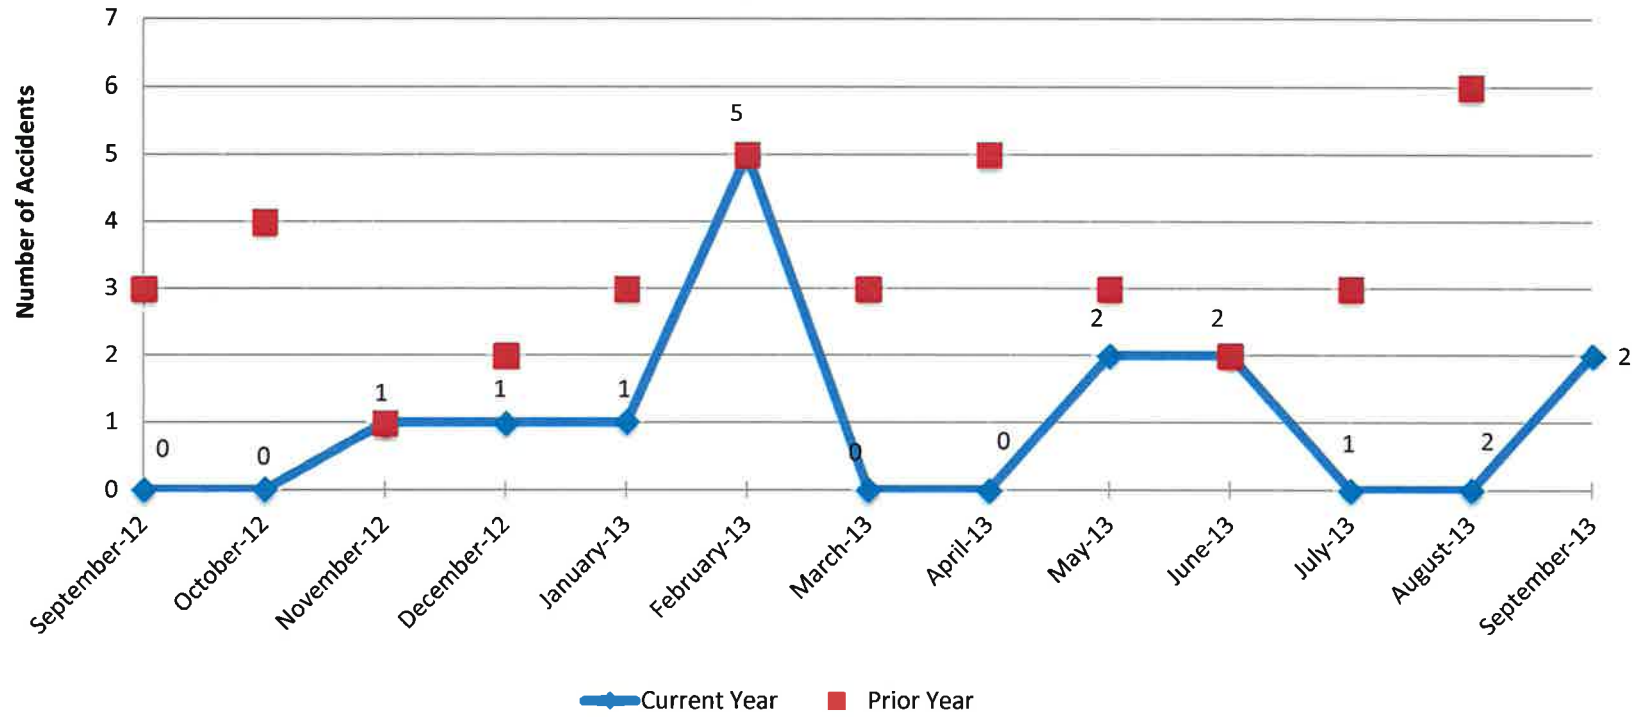

LAKELAND FIXED ROUTE MONTHLY RIDERSHIP FY12-13

LAKELAND FIXED ROUTE DAILY RIDERSHIP FY12-13

Preventable Accidents FY 12-13

AVERAGE MILES BETWEEN ROAD CALLS FY 12-13