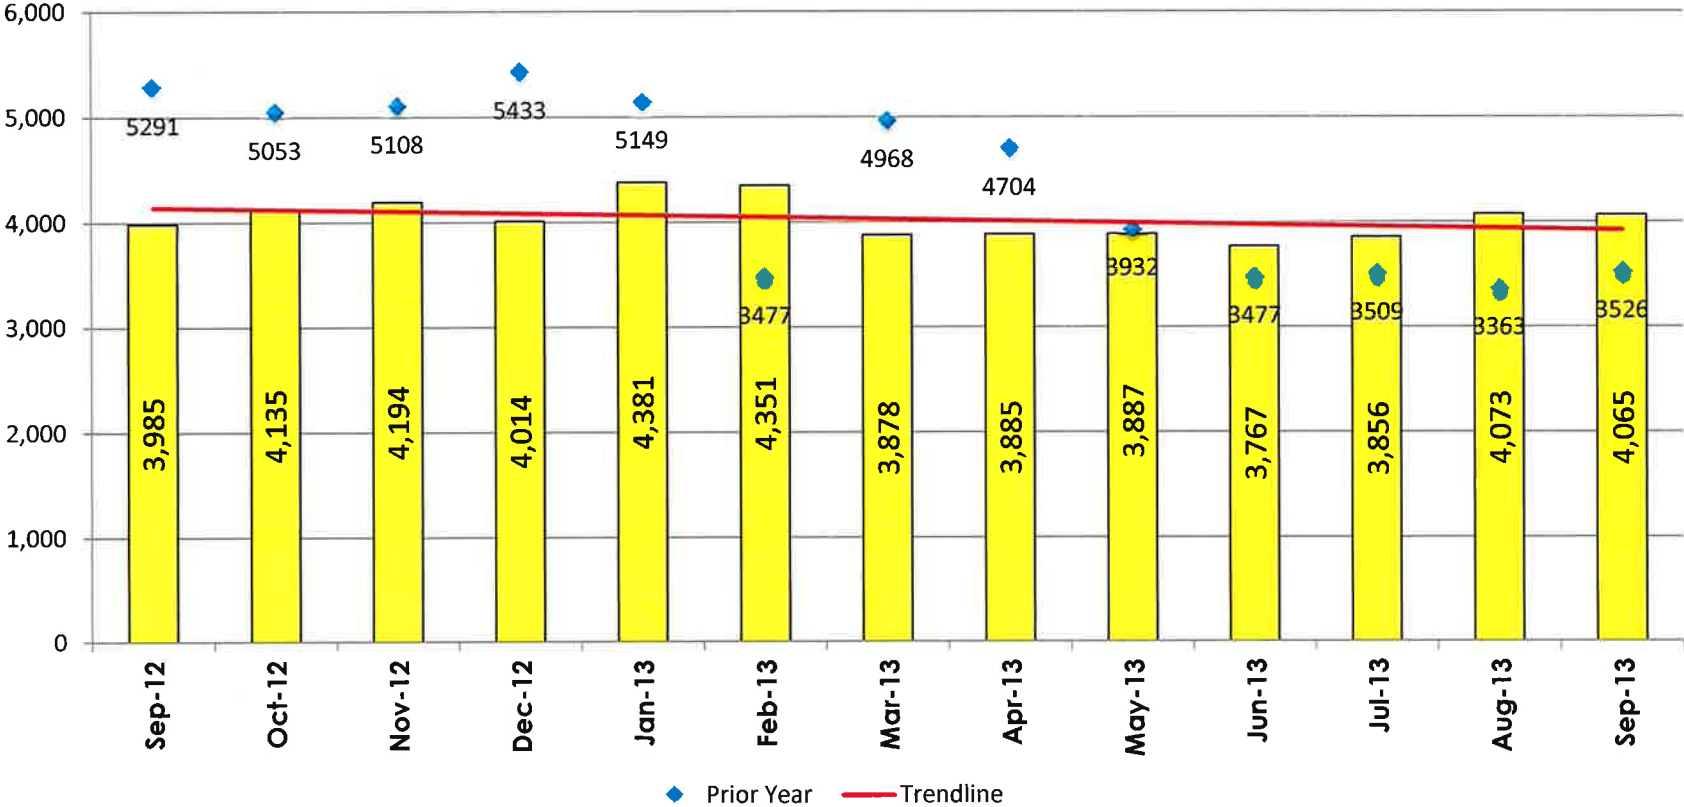

LAKELAND FIXED ROUTE MONTHLY RIDERSHIP FY12-13

LAKELAND FIXED ROUTE DAILY RIDERSHIP FY12-13

Preventable Accidents FY 12-13

AVERAGE MILES BETWEEN ROAD CALLS FY 12-13