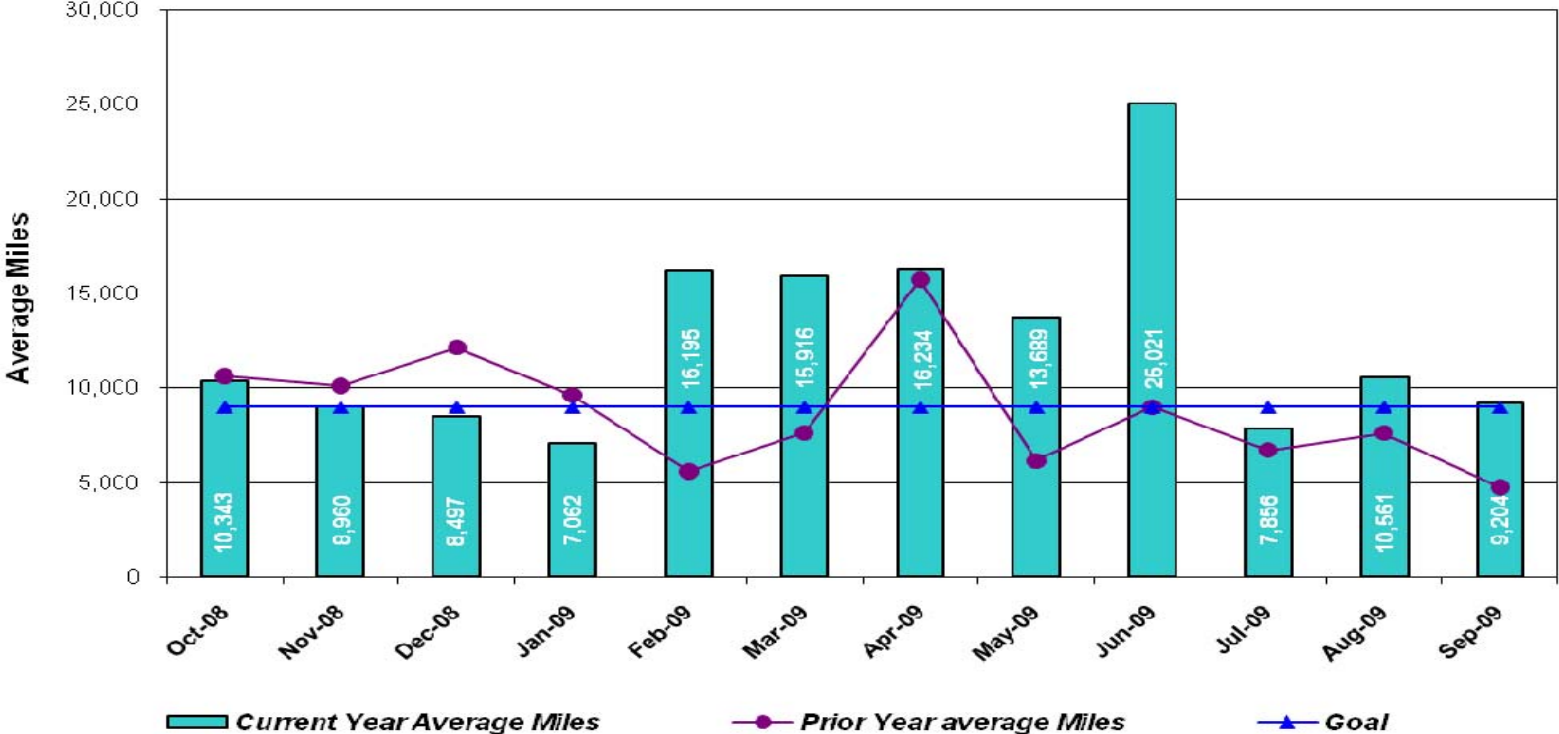

ACCIDENTS FY 08-09

AVERAGE MILES BETWEEN ROAD CALLS FY 08-09

LAKELAND FIXED ROUTE RIDERSHIP FY 08-09