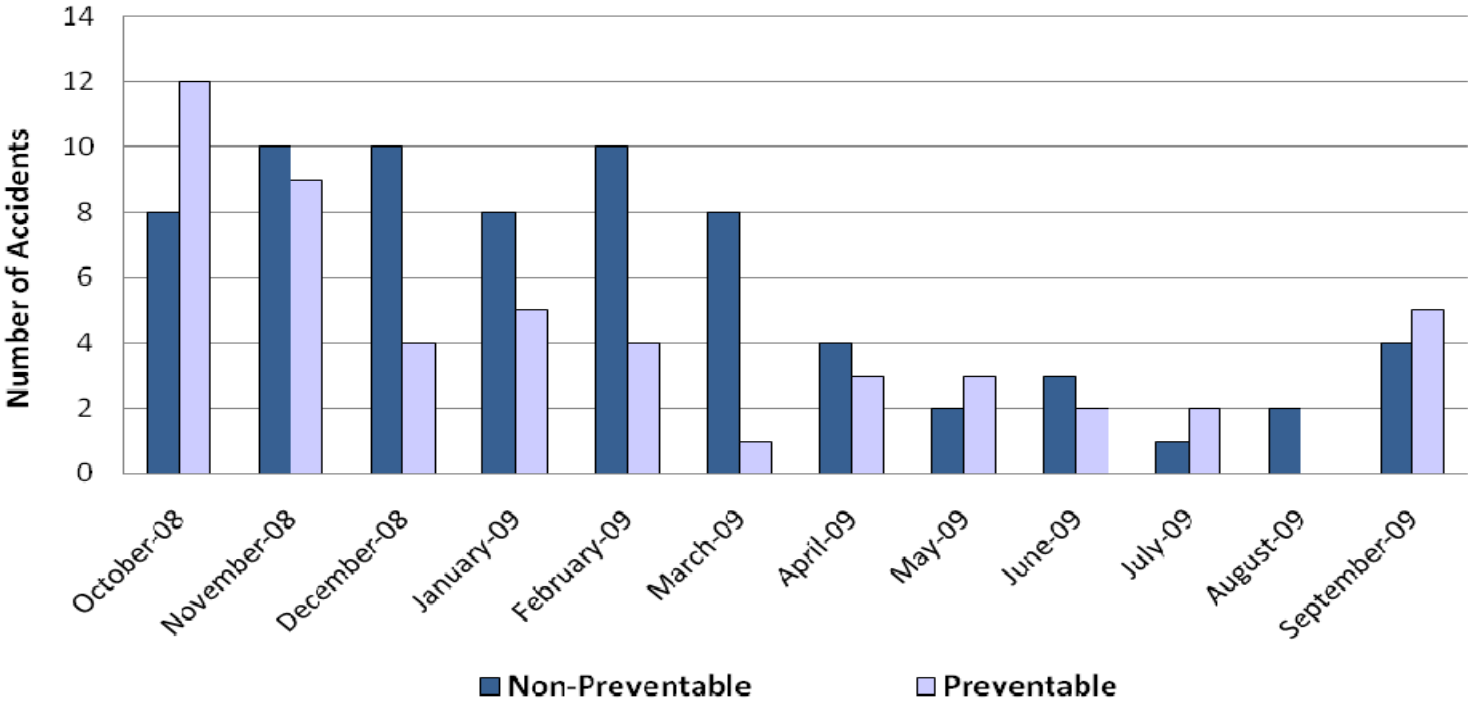

ACCIDENTS FY 08-09

AVERAGE MILES BETWEEN ROAD CALLS FY 08-09

LAKELAND FIXED ROUTE RIDERSHIP FY 08-09