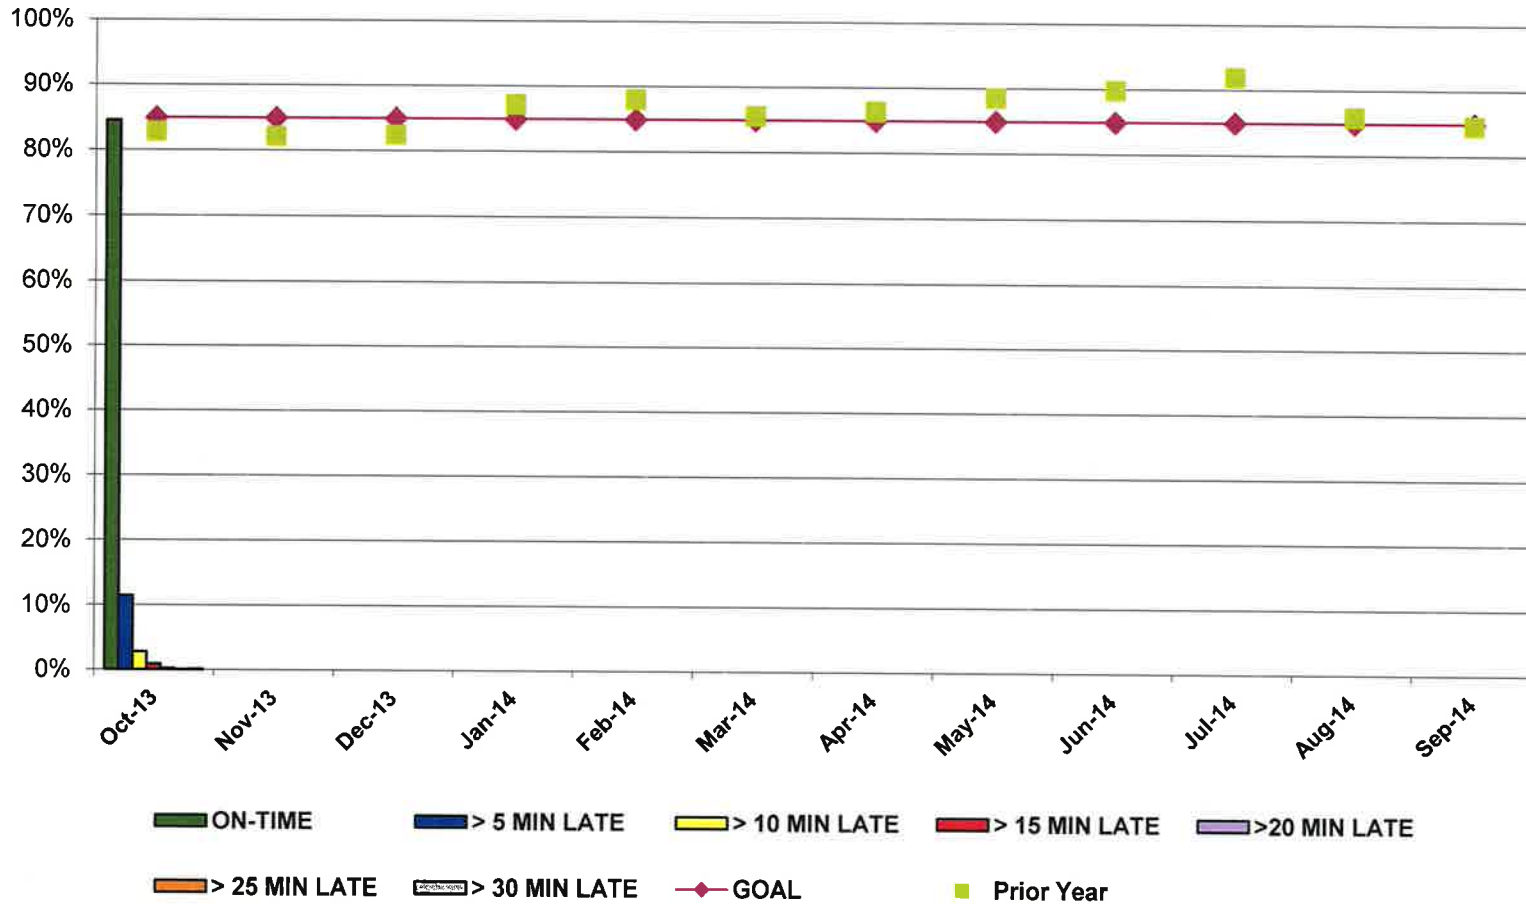

LAKELAND FIXED ROUTE MONTHLY RIDERSHIP FY13-14

LAKELAND FIXED ROUTE DAILY RIDERSHIP FY13-14

POLK STATE COLLEGE - FIXED ROUTE MONTHLY RIDERSHIP FY13-14

Does not include Winter Haven Ridership

LAKELAND FIXED ROUTE ON-TIME PERFORMANCE FY 13-14

(Based on Supervisors' time checks)

Preventable Accidents FY 13-14