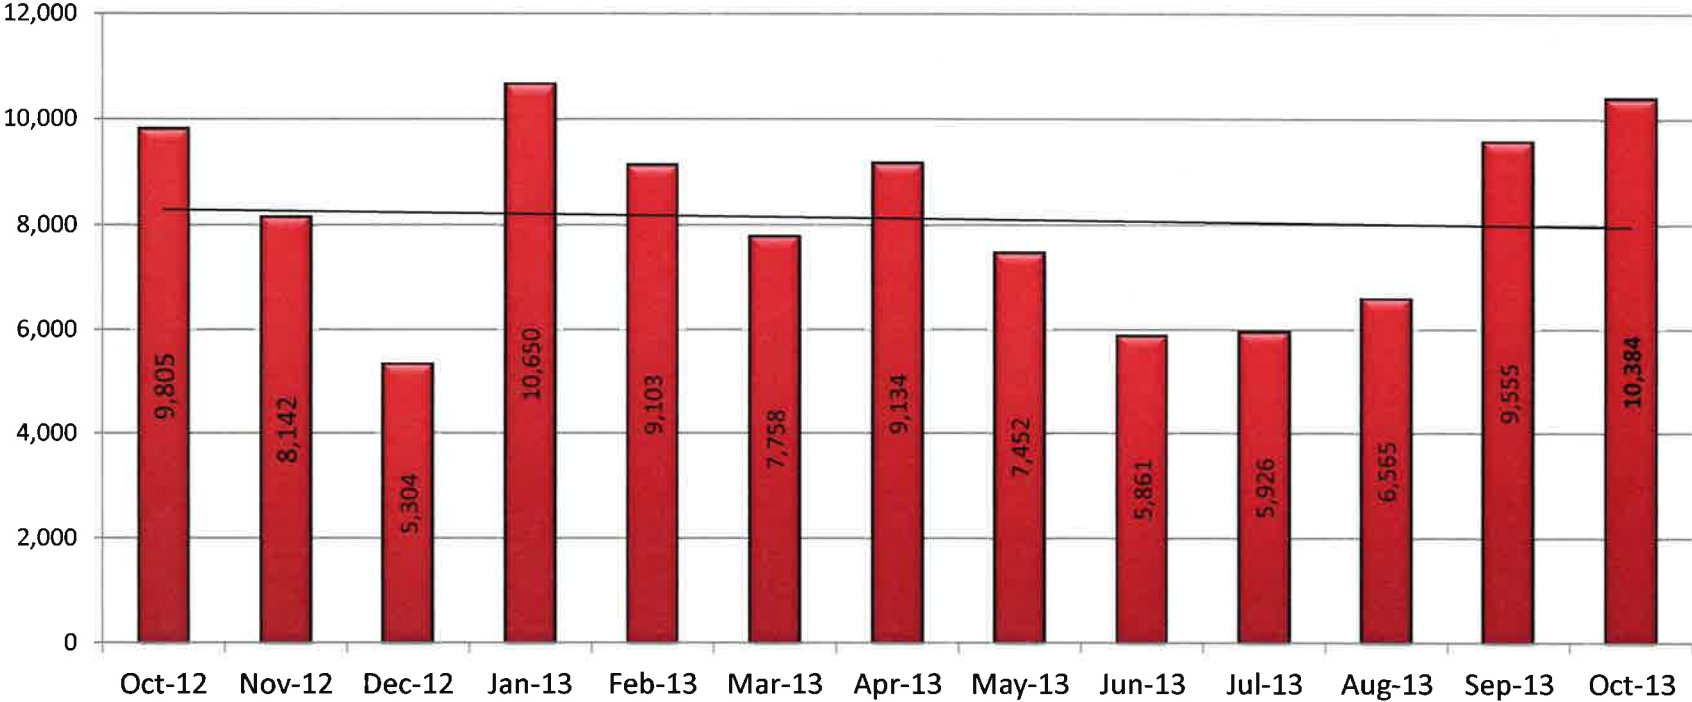

LAKELAND FIXED ROUTE MONTHLY RIDERSHIP FY13-14

LAKELAND FIXED ROUTE DAILY RIDERSHIP FY13-14

POLK STATE COLLEGE - FIXED ROUTE MONTHLY RIDERSHIP FY13-14

Does not include Winter Haven Ridership

LAKELAND FIXED ROUTE ON-TIME PERFORMANCE FY 13-14

(Based on Supervisors' time checks)

Preventable Accidents FY 13-14