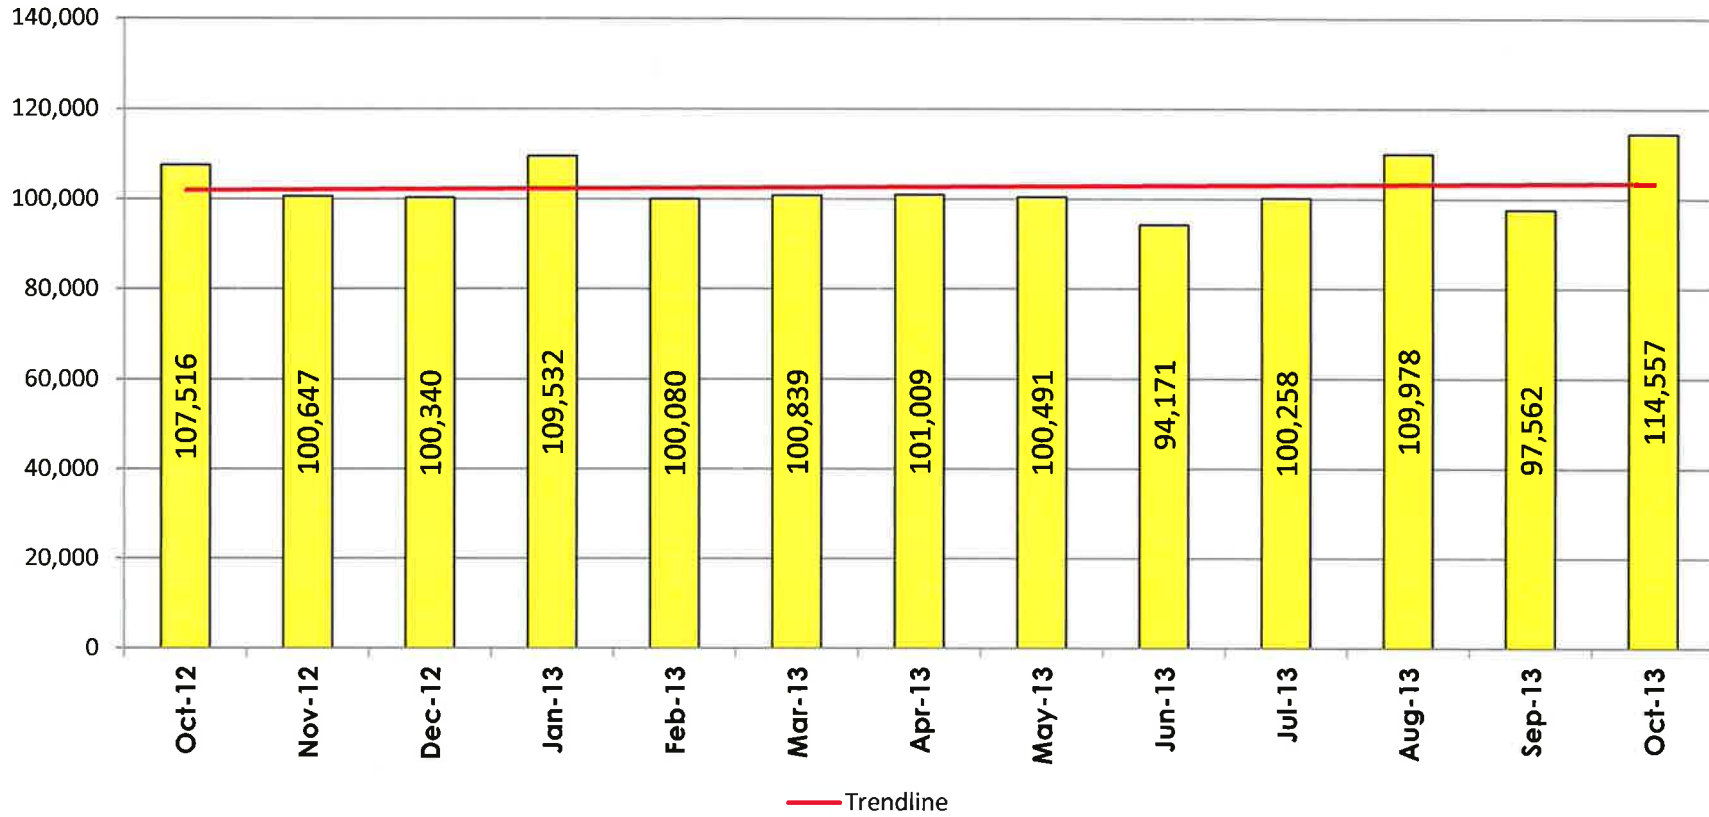

LAKELAND FIXED ROUTE MONTHLY RIDERSHIP FY13-14

LAKELAND FIXED ROUTE DAILY RIDERSHIP FY13-14

POLK STATE COLLEGE - FIXED ROUTE MONTHLY RIDERSHIP FY13-14

Does not include Winter Haven Ridership

LAKELAND FIXED ROUTE ON-TIME PERFORMANCE FY 13-14

(Based on Supervisors' time checks)

Preventable Accidents FY 13-14