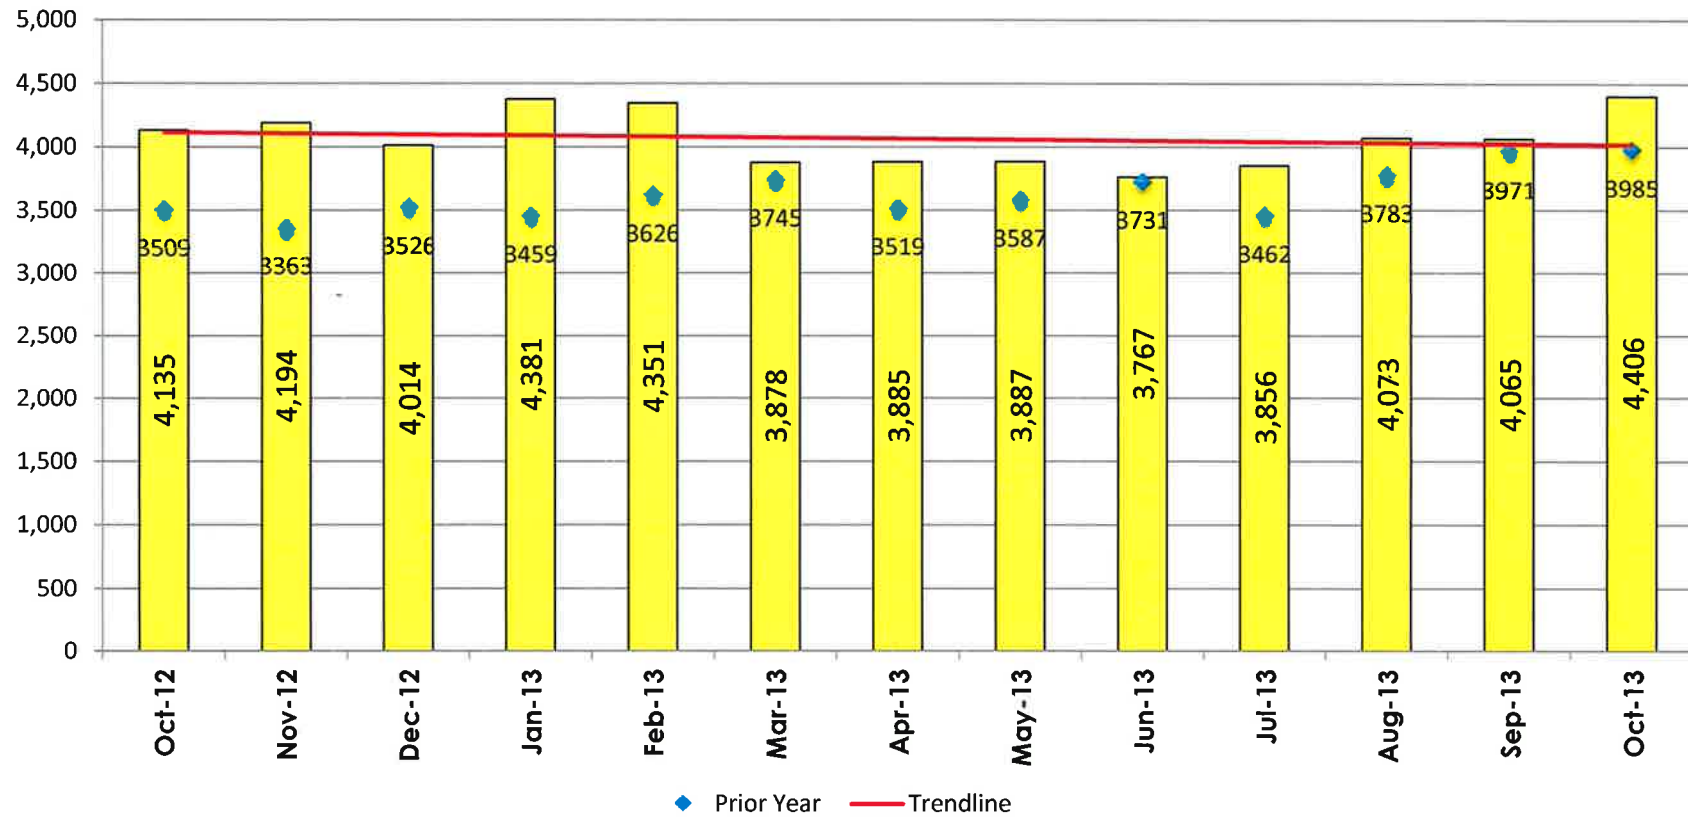

LAKELAND FIXED ROUTE MONTHLY RIDERSHIP FY13-14

LAKELAND FIXED ROUTE DAILY RIDERSHIP FY13-14

POLK STATE COLLEGE - FIXED ROUTE MONTHLY RIDERSHIP FY13-14

Does not include Winter Haven Ridership

LAKELAND FIXED ROUTE ON-TIME PERFORMANCE FY 13-14

(Based on Supervisors' time checks)

Preventable Accidents FY 13-14