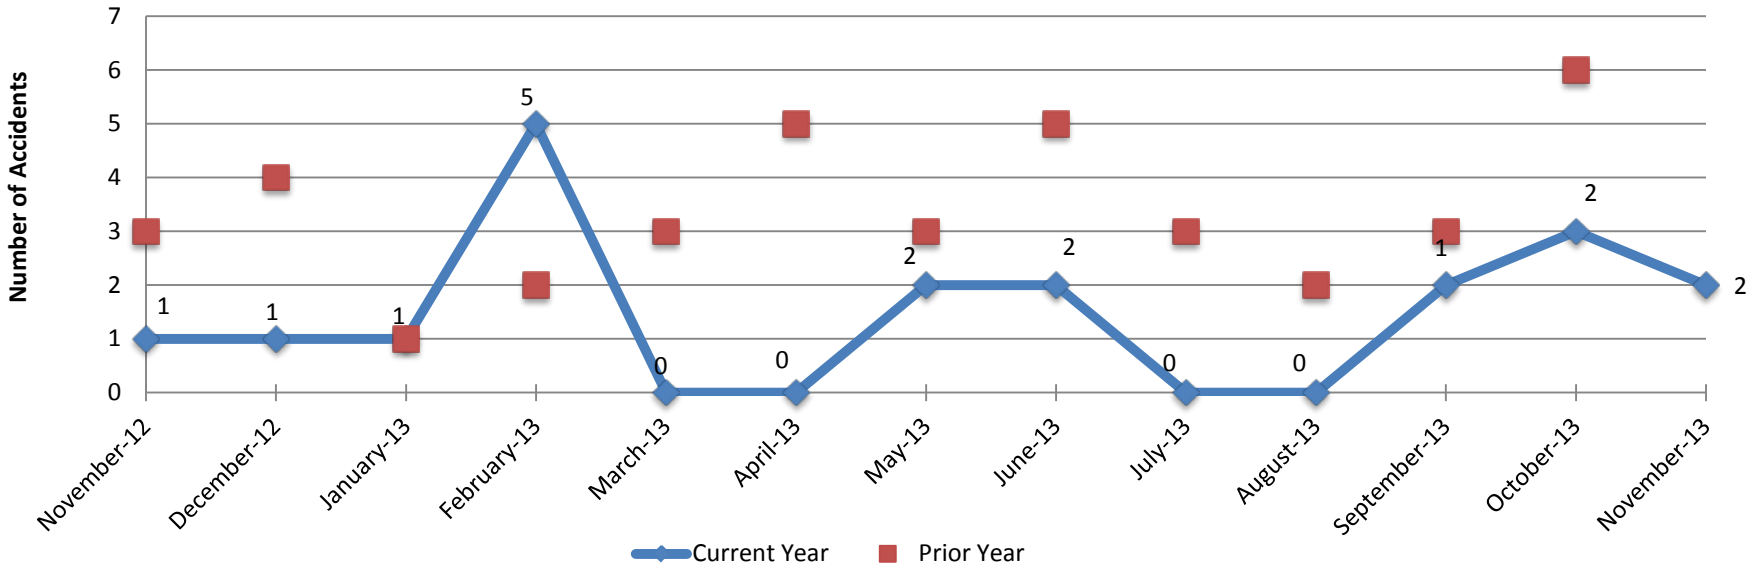

LAKELAND FIXED ROUTE MONTHLY RIDERSHIP FY13-14

LAKELAND FIXED ROUTE DAILY RIDERSHIP FY13-14

POLK STATE COLLEGE - FIXED ROUTE MONTHLY RIDERSHIP FY13-14

LAKELAND FIXED ROUTE ON-TIME PERFORMANCE FY 13-14 (Based on Supervisors' time checks)

PARATRANSIT ON-TIME PERFORMANCE FY 13-14 (Based on Paratransit software reporting)

Preventable Accidents FY 13-14

AVERAGE MILES BETWEEN ROAD CALLS FY 13-14

AVERAGE MILES BETWEEN ROAD CALLS FY 13-14 Excluding Farebox