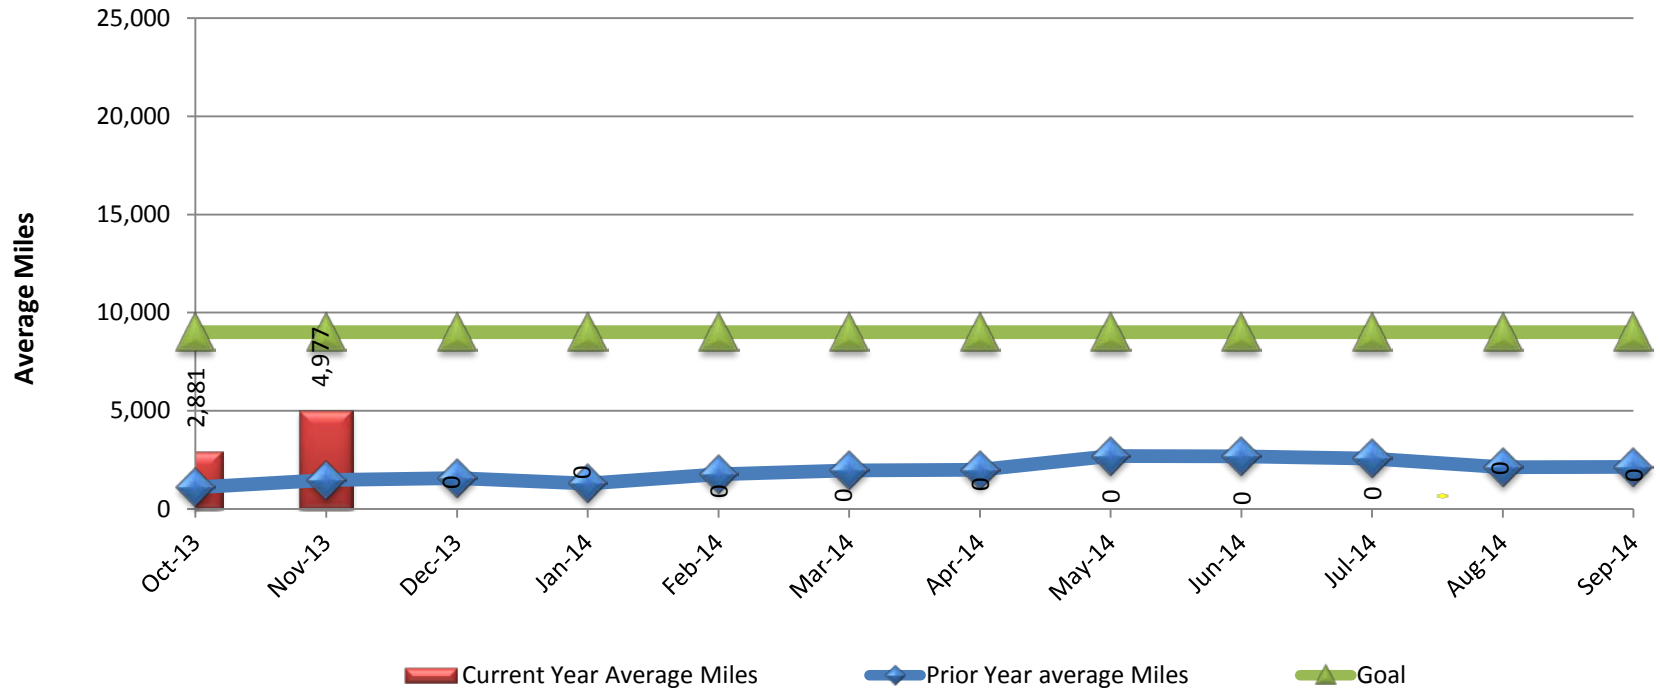

LAKELAND FIXED ROUTE MONTHLY RIDERSHIP FY13-14

LAKELAND FIXED ROUTE DAILY RIDERSHIP FY13-14

POLK STATE COLLEGE - FIXED ROUTE MONTHLY RIDERSHIP FY13-14

LAKELAND FIXED ROUTE ON-TIME PERFORMANCE FY 13-14 (Based on Supervisors' time checks)

PARATRANSIT ON-TIME PERFORMANCE FY 13-14 (Based on Paratransit software reporting)

Preventable Accidents FY 13-14

AVERAGE MILES BETWEEN ROAD CALLS FY 13-14

AVERAGE MILES BETWEEN ROAD CALLS FY 13-14 Excluding Farebox