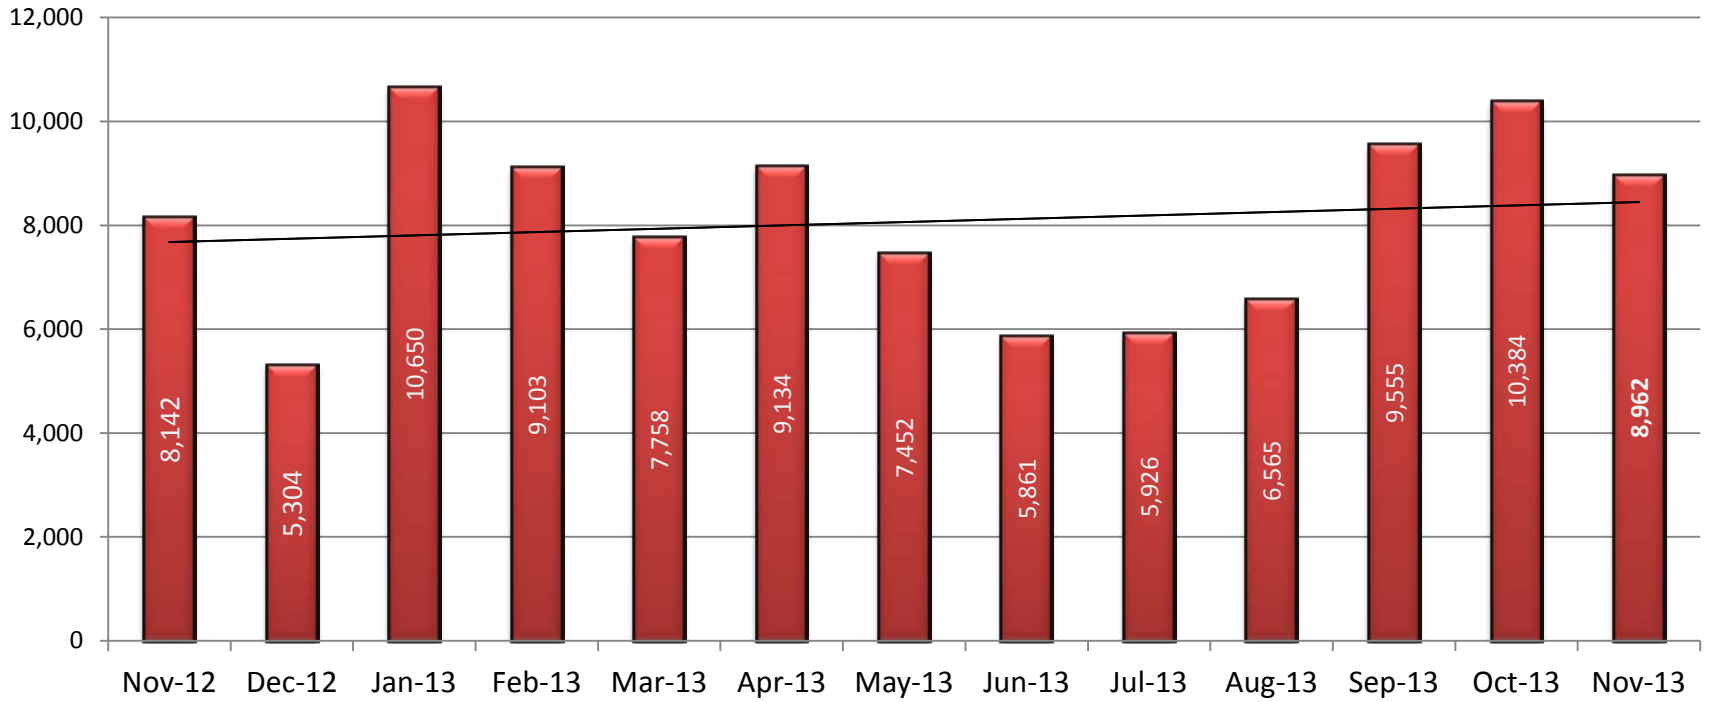

LAKELAND FIXED ROUTE MONTHLY RIDERSHIP FY13-14

LAKELAND FIXED ROUTE DAILY RIDERSHIP FY13-14

POLK STATE COLLEGE - FIXED ROUTE MONTHLY RIDERSHIP FY13-14

LAKELAND FIXED ROUTE ON-TIME PERFORMANCE FY 13-14 (Based on Supervisors' time checks)