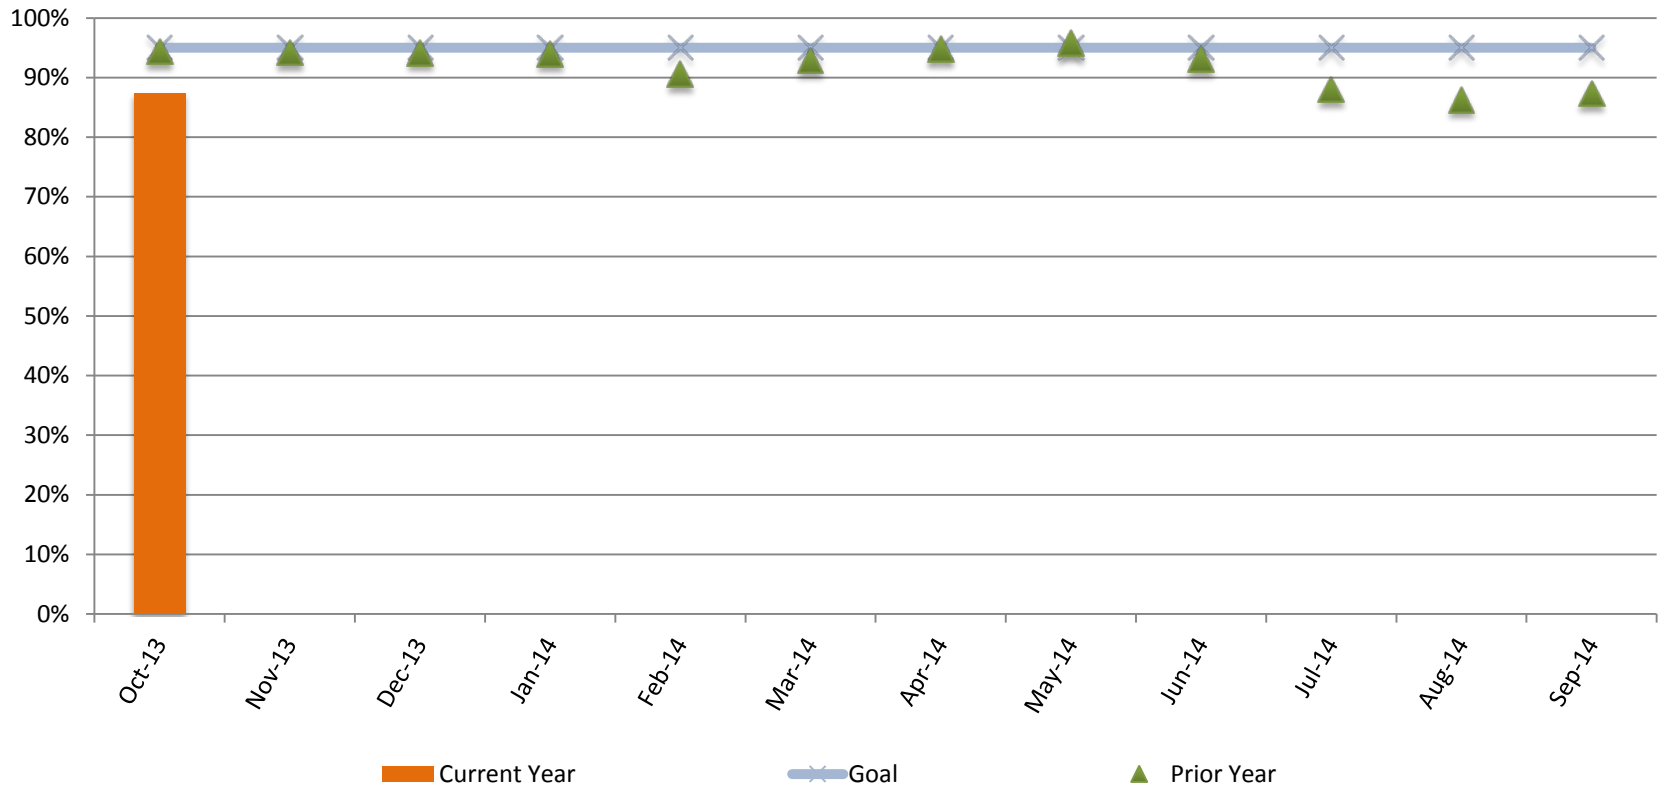

PARATRANSIT ON-TIME PERFORMANCE FY 13-14 (Based on Paratransit software reporting)