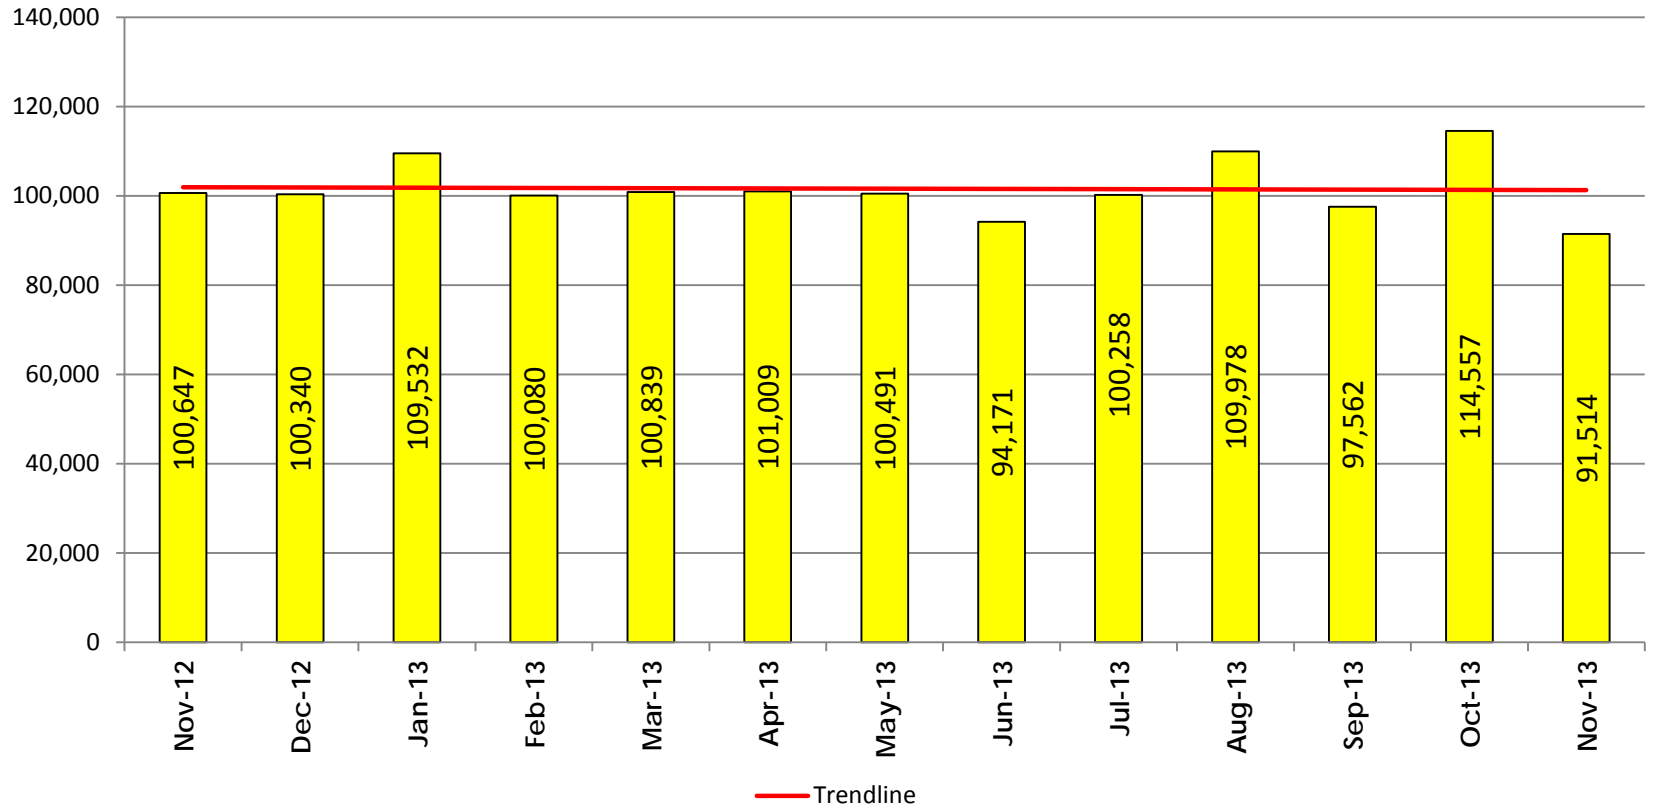

LAKELAND FIXED ROUTE MONTHLY RIDERSHIP FY13-14

LAKELAND FIXED ROUTE DAILY RIDERSHIP FY13-14

POLK STATE COLLEGE - FIXED ROUTE MONTHLY RIDERSHIP FY13-14

LAKELAND FIXED ROUTE ON-TIME PERFORMANCE FY 13-14 (Based on Supervisors' time checks)

PARATRANSIT ON-TIME PERFORMANCE FY 13-14 (Based on Paratransit software reporting)

Preventable Accidents FY 13-14

AVERAGE MILES BETWEEN ROAD CALLS FY 13-14

AVERAGE MILES BETWEEN ROAD CALLS FY 13-14 Excluding Farebox