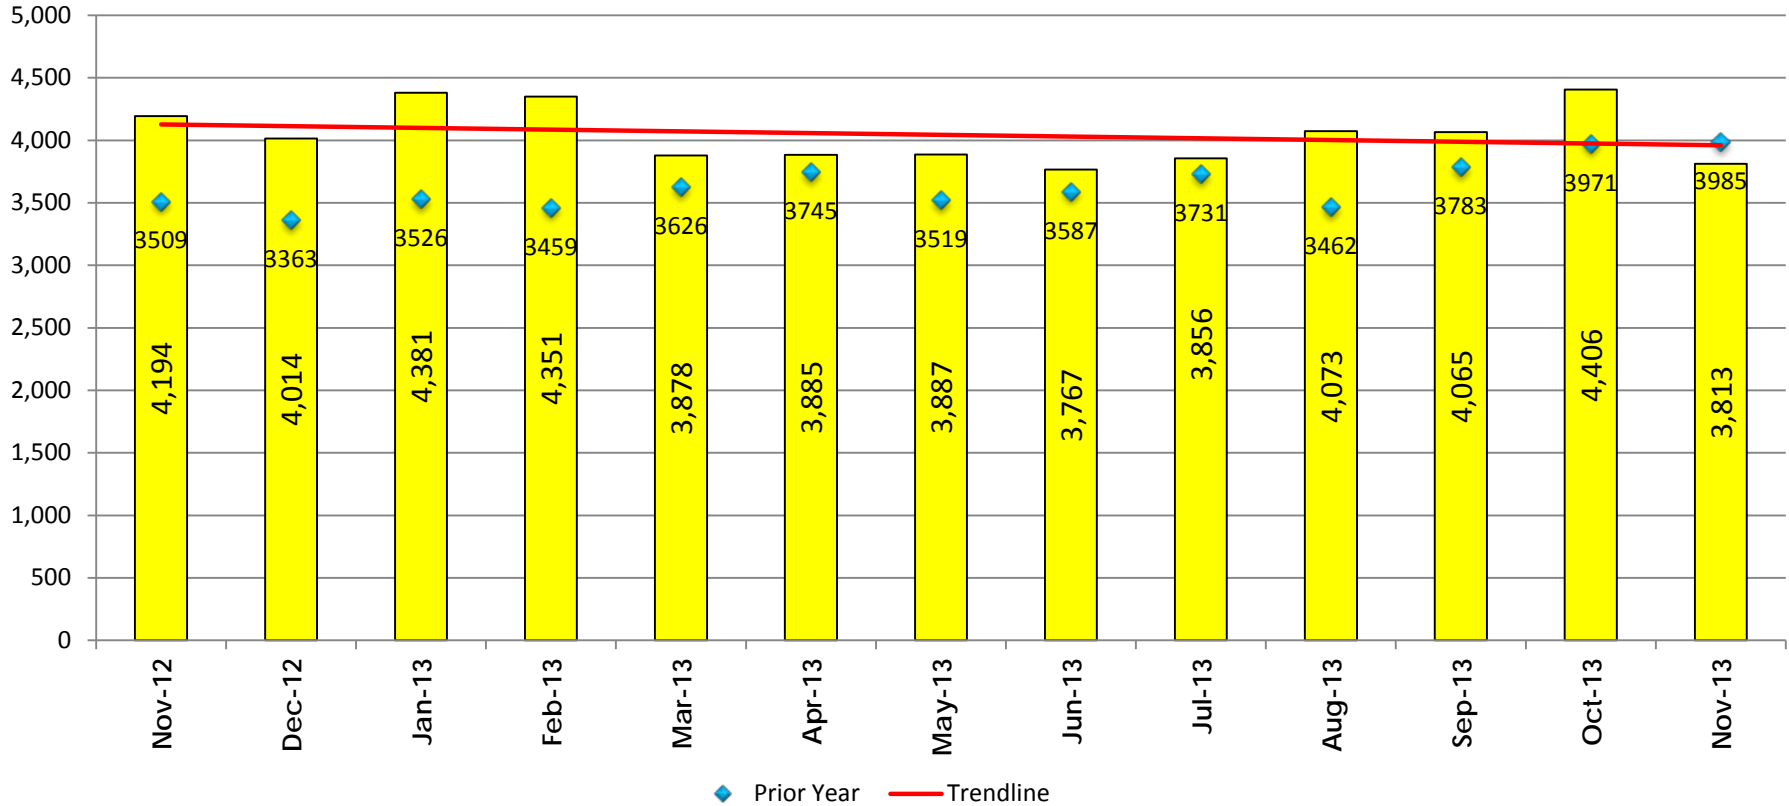

LAKELAND FIXED ROUTE MONTHLY RIDERSHIP FY13-14

LAKELAND FIXED ROUTE DAILY RIDERSHIP FY13-14

POLK STATE COLLEGE - FIXED ROUTE MONTHLY RIDERSHIP FY13-14

LAKELAND FIXED ROUTE ON-TIME PERFORMANCE FY 13-14 (Based on Supervisors' time checks)

PARATRANSIT ON-TIME PERFORMANCE FY 13-14 (Based on Paratransit software reporting)

Preventable Accidents FY 13-14

AVERAGE MILES BETWEEN ROAD CALLS FY 13-14

AVERAGE MILES BETWEEN ROAD CALLS FY 13-14 Excluding Farebox