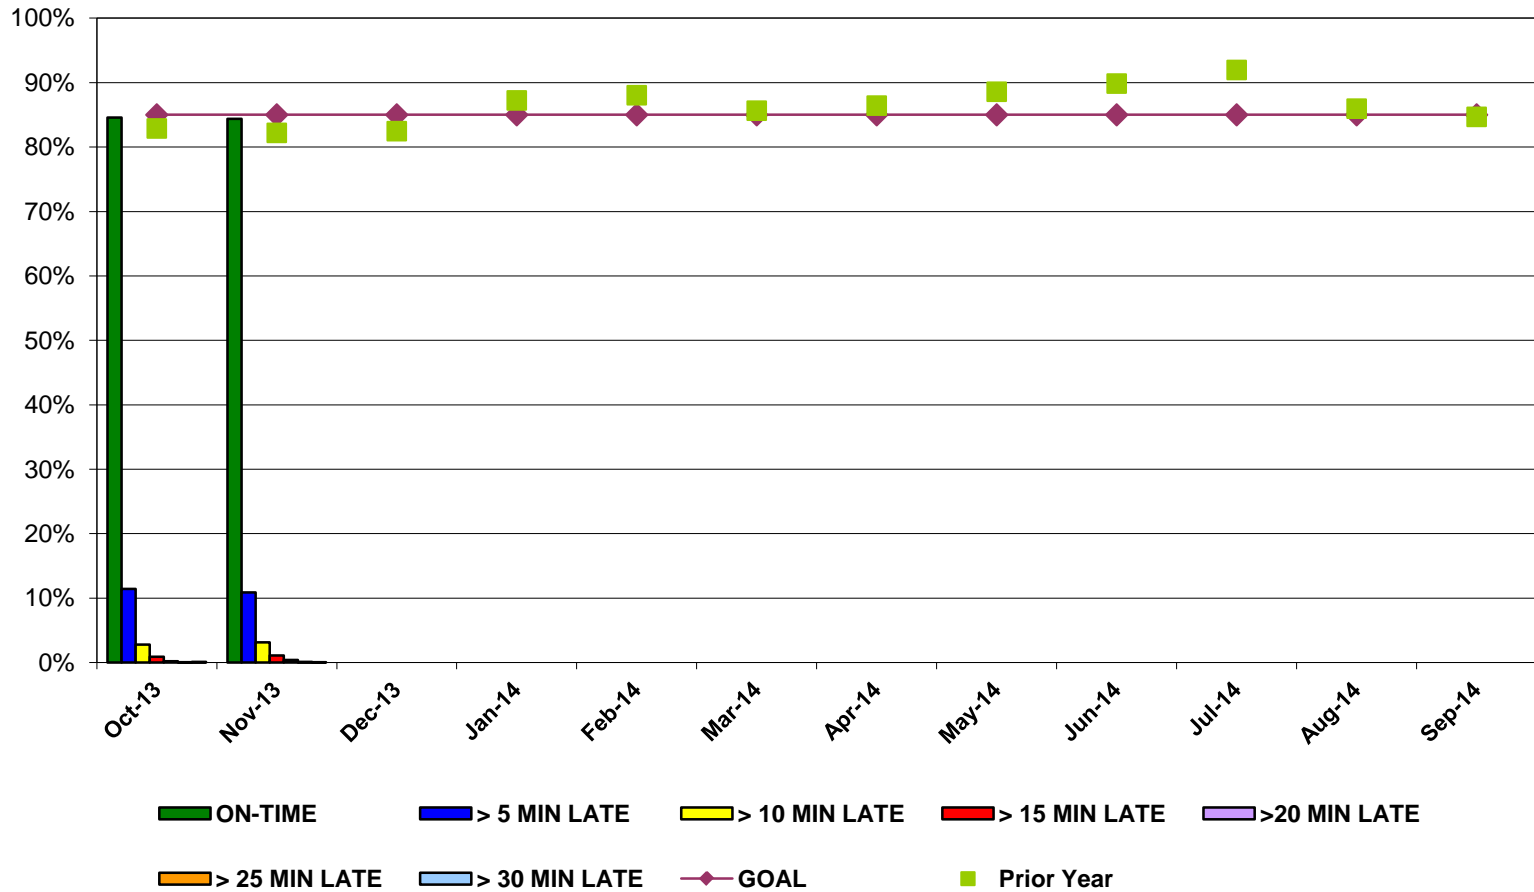

LAKELAND FIXED ROUTE MONTHLY RIDERSHIP FY13-14

LAKELAND FIXED ROUTE DAILY RIDERSHIP FY13-14

POLK STATE COLLEGE - FIXED ROUTE MONTHLY RIDERSHIP FY13-14

LAKELAND FIXED ROUTE ON-TIME PERFORMANCE FY 13-14 (Based on Supervisors' time checks)

PARATRANSIT ON-TIME PERFORMANCE FY 13-14 (Based on Paratransit software reporting)

Preventable Accidents FY 13-14

AVERAGE MILES BETWEEN ROAD CALLS FY 13-14

AVERAGE MILES BETWEEN ROAD CALLS FY 13-14 Excluding Farebox