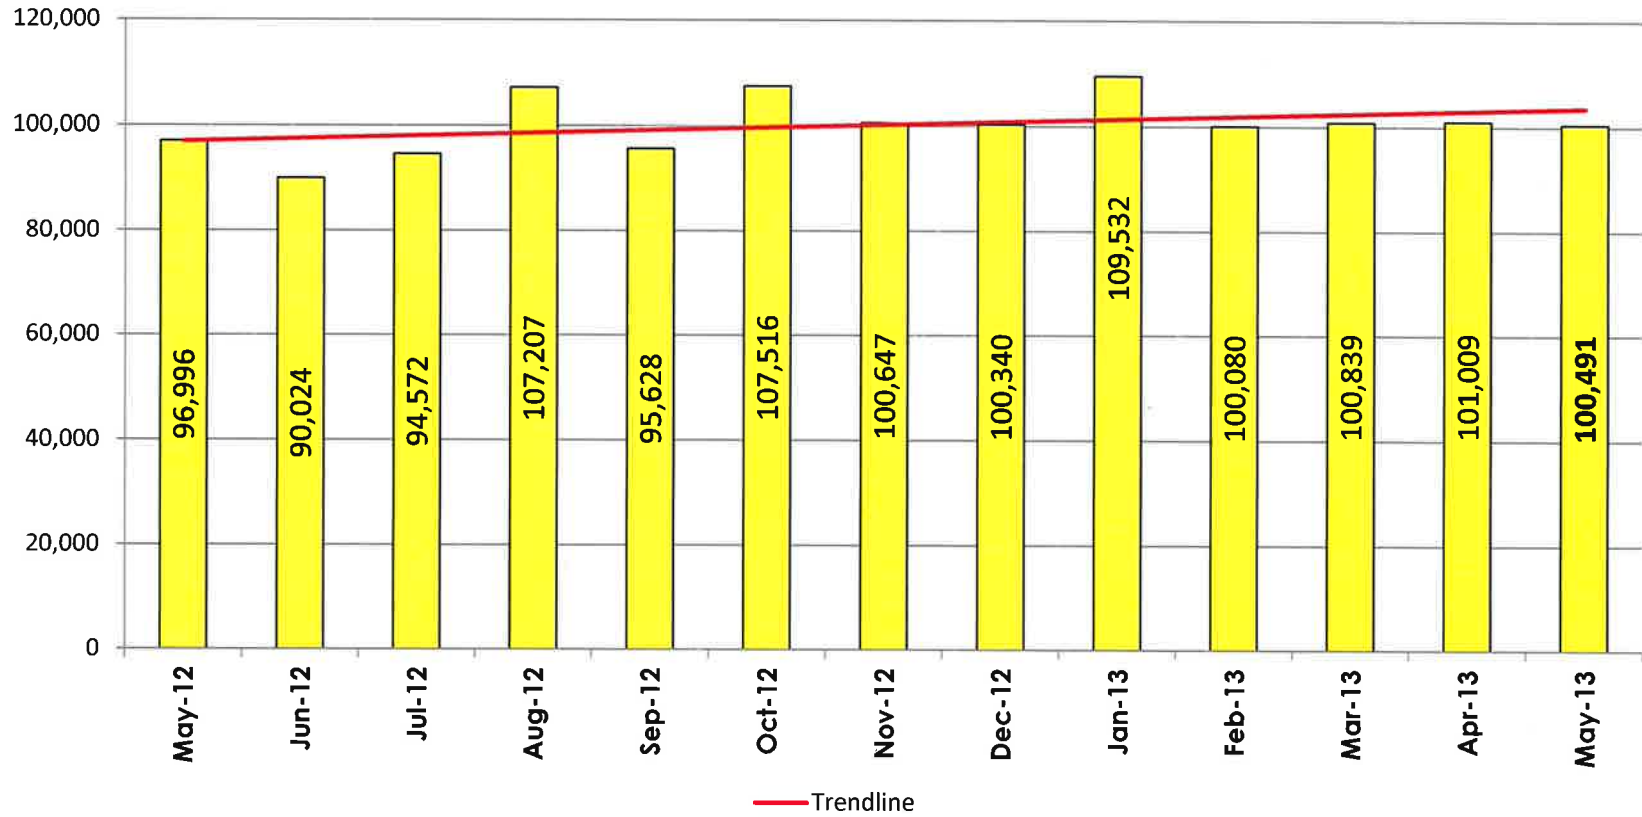

## LAKELAND FIXED ROUTE MONTHLY RIDERSHIP FY12-13

## LAKELAND FIXED ROUTE RIDERSHIP FY12-13