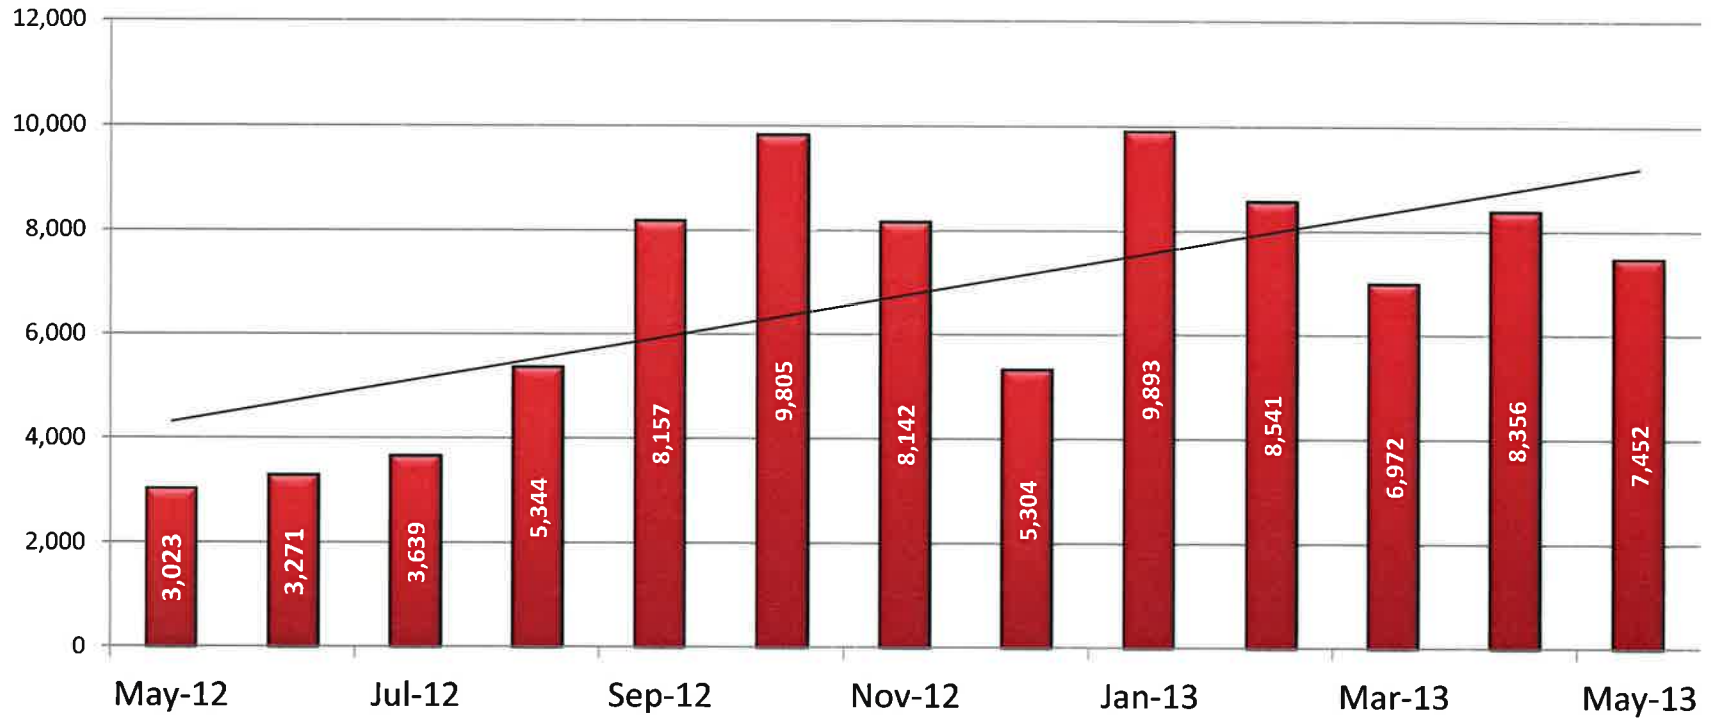

POLK STATE COLLEGE - FIXED ROUTE MONTHLY RIDERSHIP FY12-13