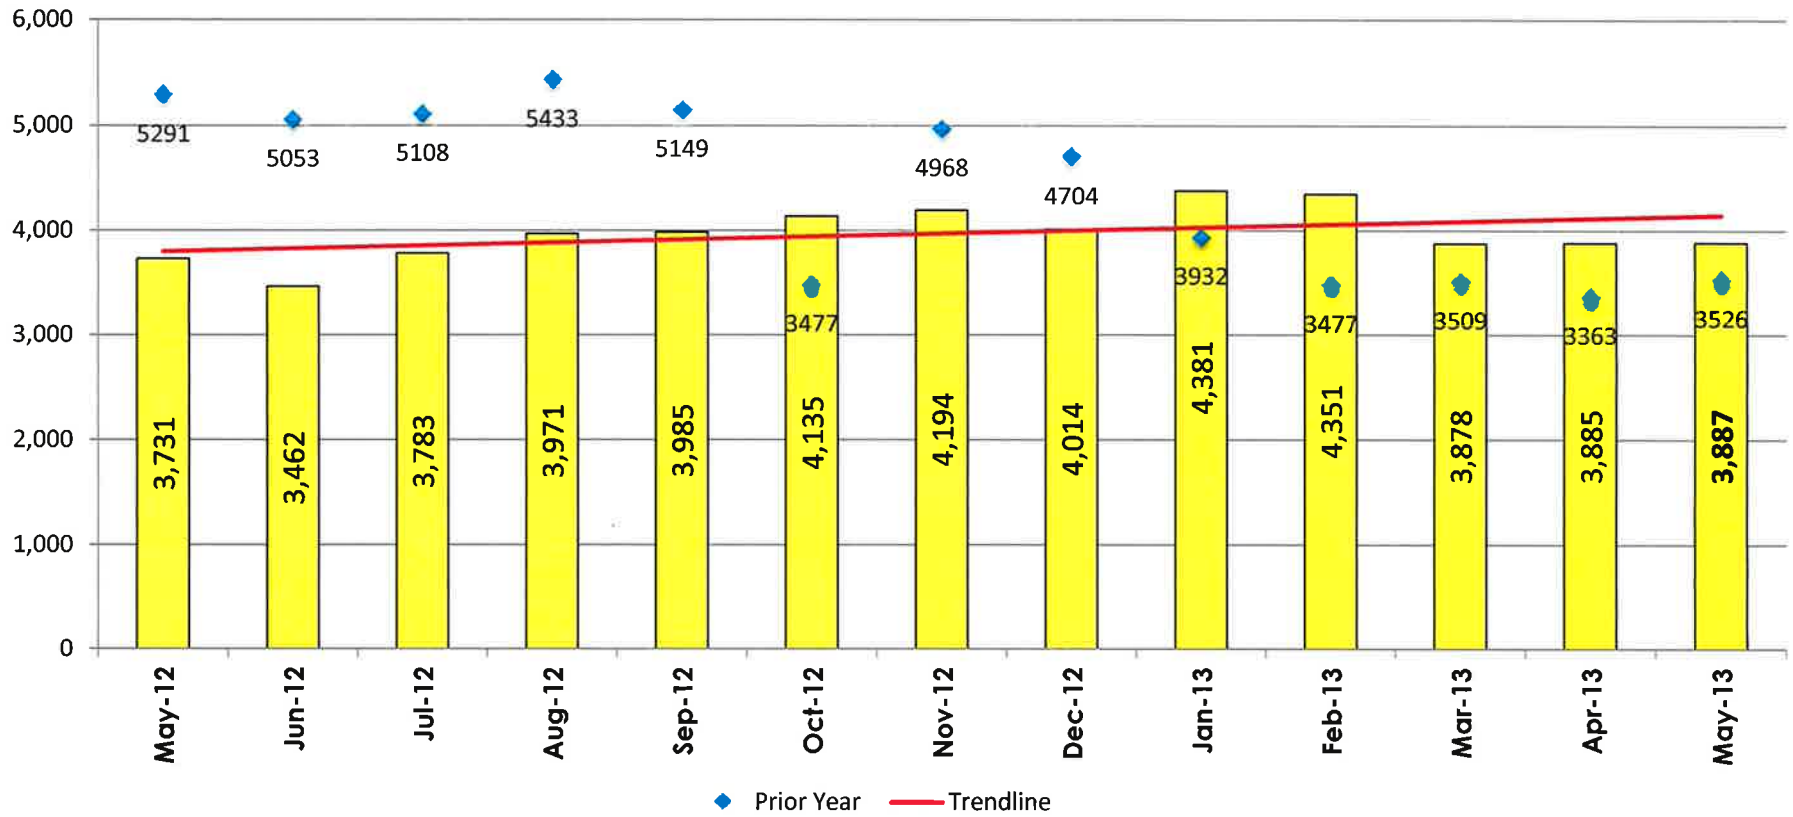

## LAKELAND FIXED ROUTE MONTHLY RIDERSHIP FY12-13

## LAKELAND FIXED ROUTE RIDERSHIP FY12-13