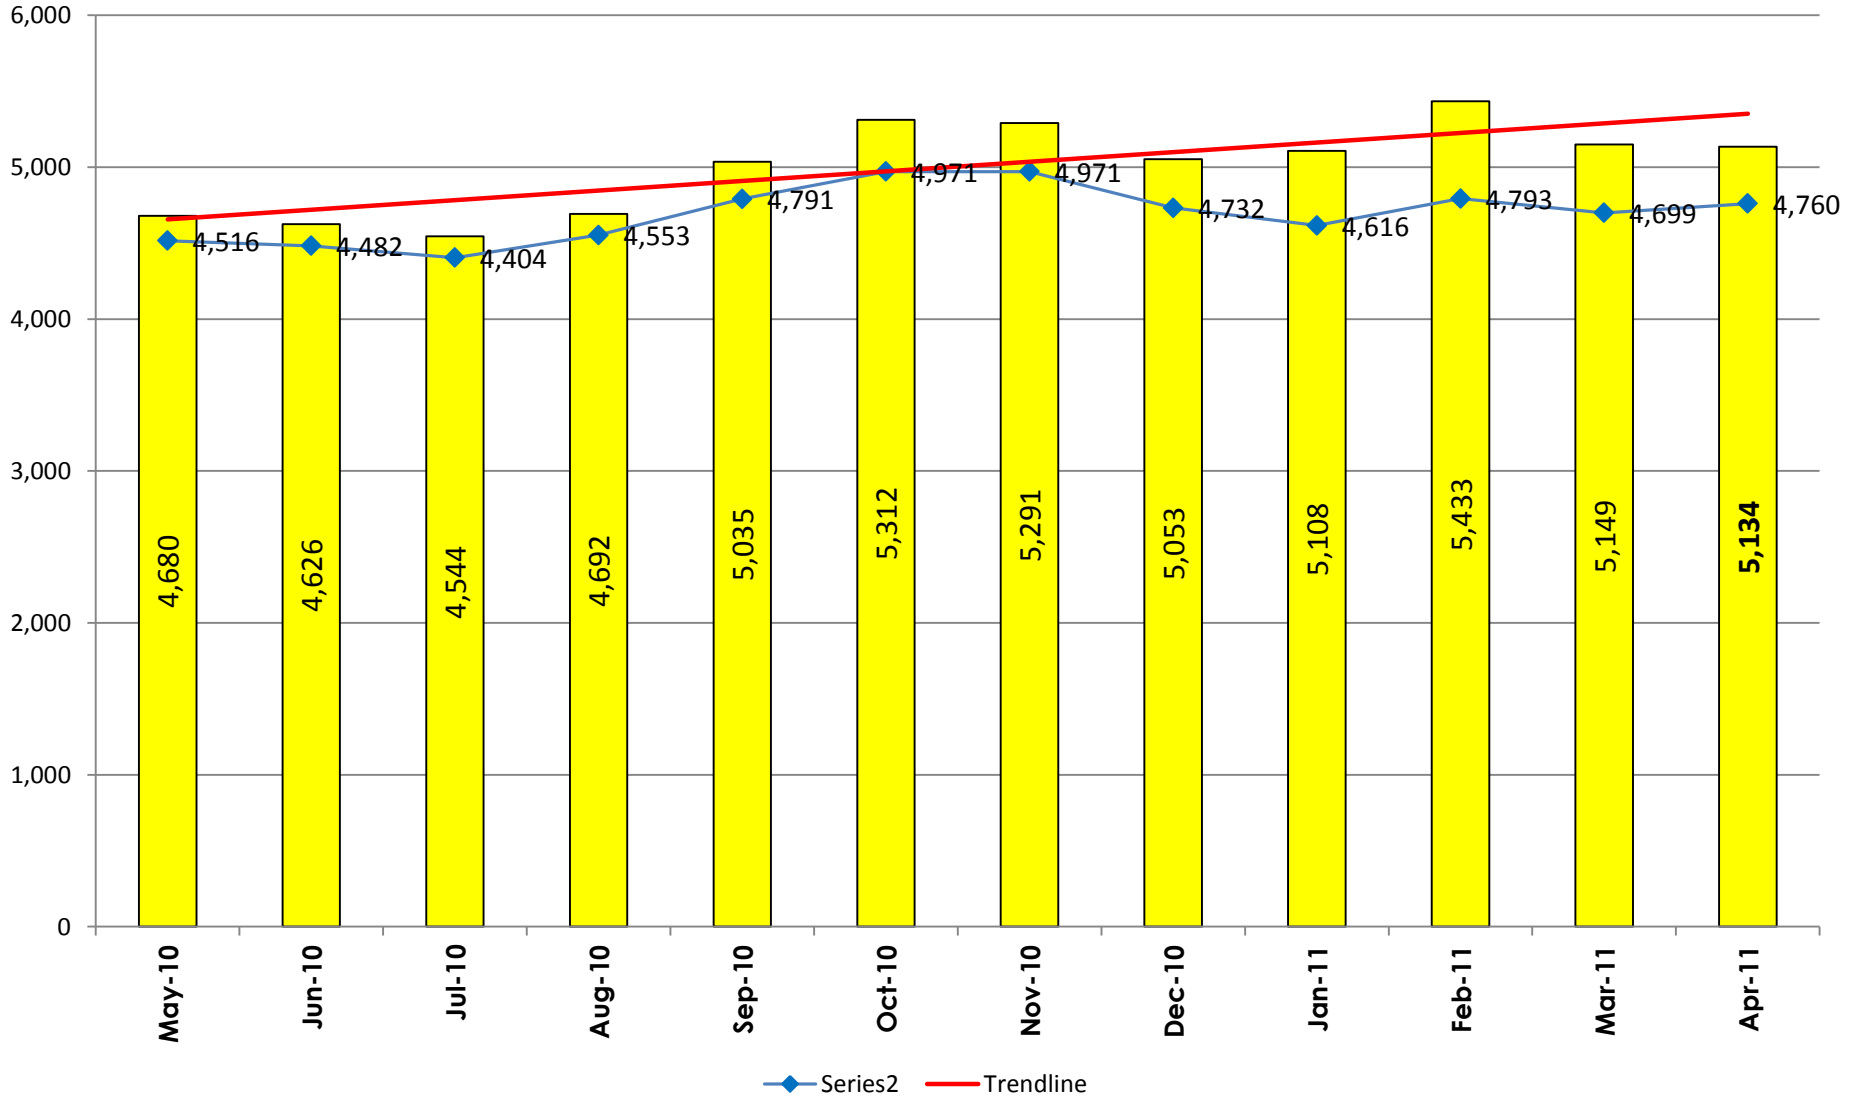

LAKELAND FIXED ROUTE RIDERSHIP 2010 - 2011

Preventable Accidents FY 10-11