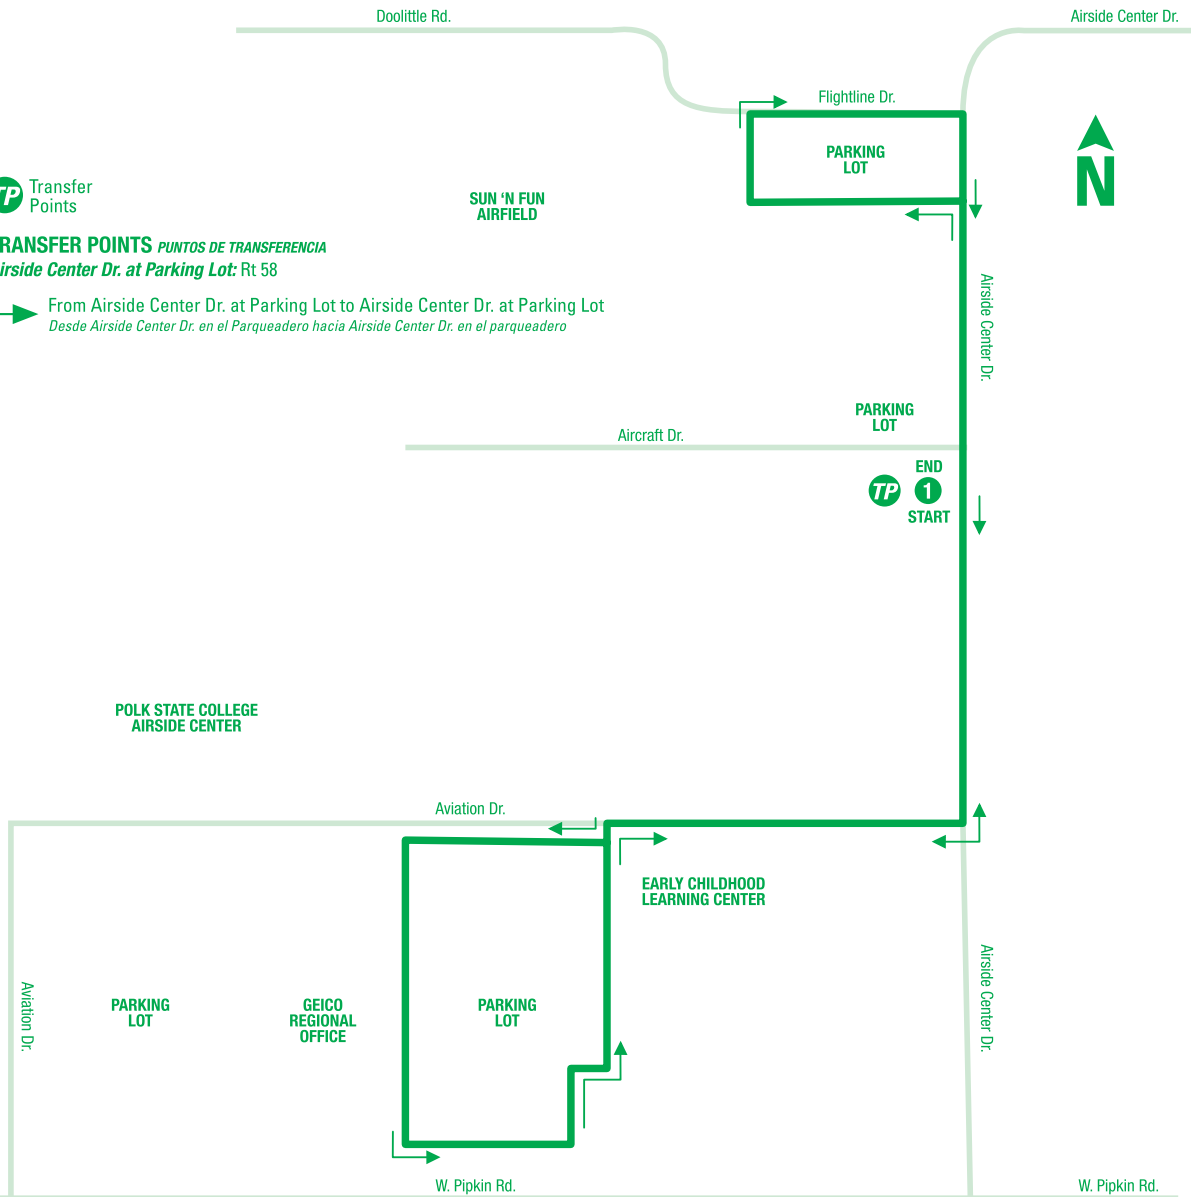

# AIRSIDE EXPRESS

Transfer Points

**TRANSFER POINTS PUNTOS DE TRANSFERENCIA**

**Airside Center Dr. at Parking Lot: Rt 58**

➔ From Airside Center Dr. at Parking Lot to Airside Center Dr. at Parking Lot  
*Desde Airside Center Dr. en el Parquadero hacia Airside Center Dr. en el parquadero*