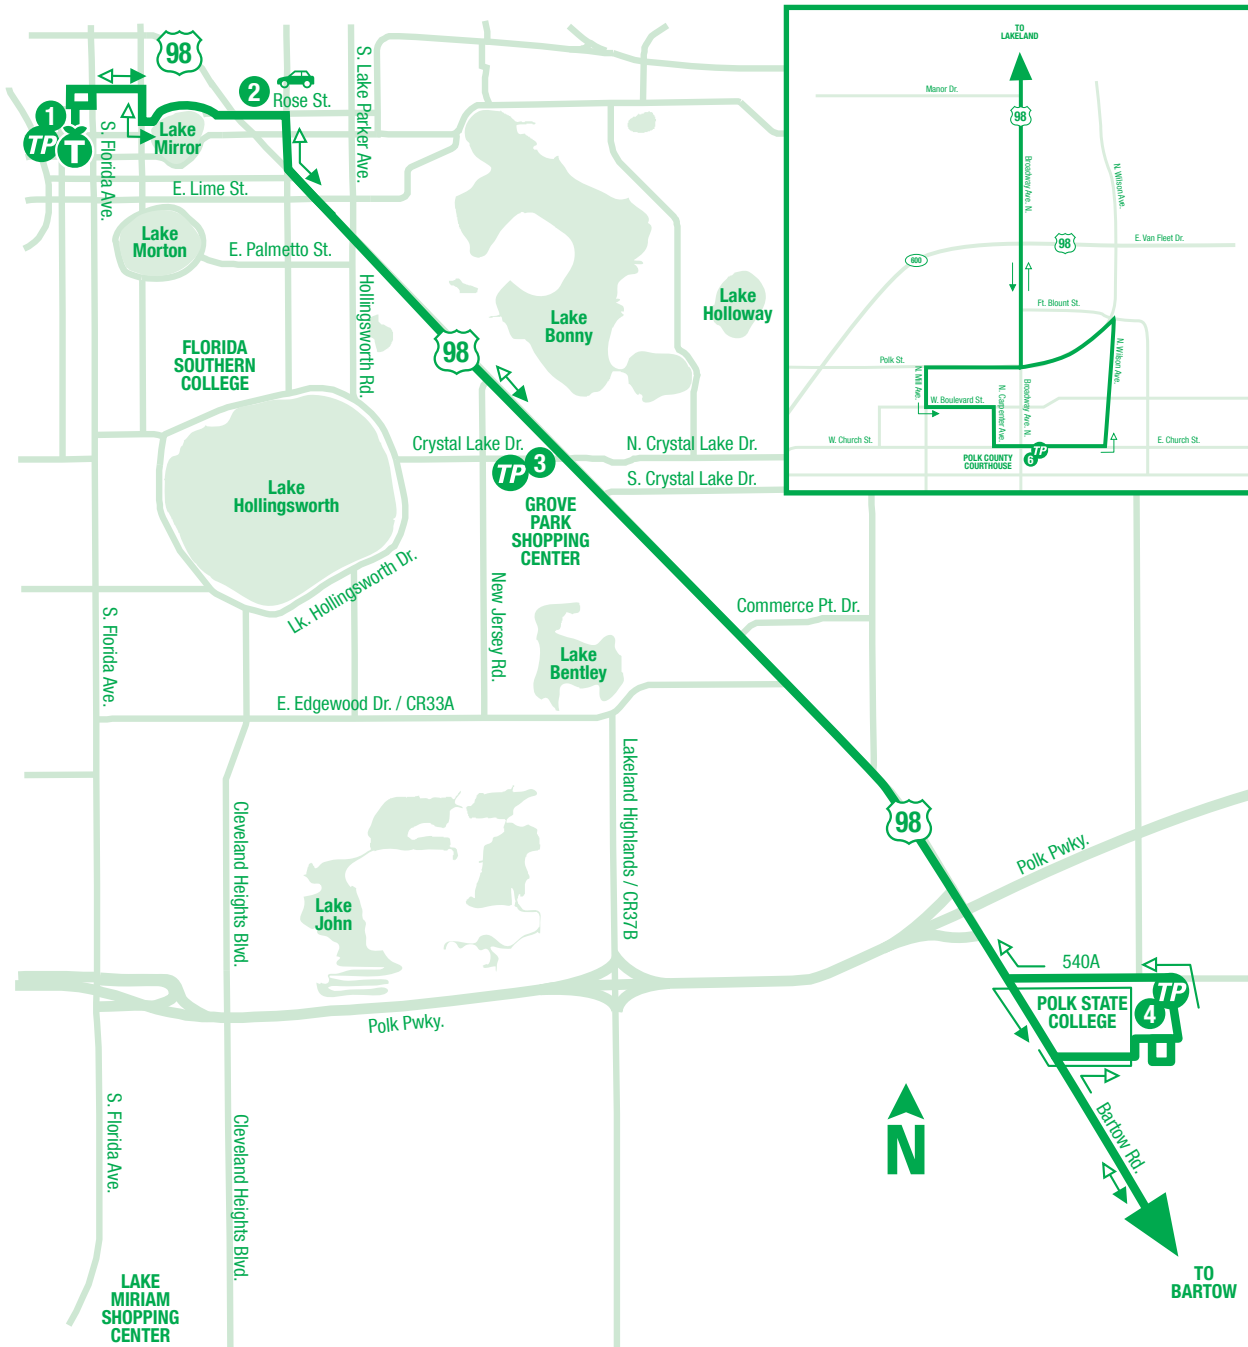

# 22XL

## BARTOW EXPRESS TO LAKELAND

EFFECTIVE, JULY 10, 2017 / EFECTIVO JULIO 10, 2017

WEEKDAYS	SOUTHBOUND						NORTHBOUND					
	1	2	3	4	5	6	6	7	4	3	2	1
	5:55	5:58	6:04	---	6:13	6:23	6:25	6:37	---	6:48	6:55	7:00
	7:15	7:20	7:27	---	7:36	7:47	7:57	8:07	8:12	8:20	8:26	8:35
	8:45	8:50	8:57	9:06	9:14	9:25	9:27	9:37	9:42	9:50	9:56	10:05
	10:15	10:20	10:27	10:36	10:44	10:55	10:57	11:07	11:12	11:20	11:26	11:35
	11:45	11:50	11:57	12:06	12:14	12:25	12:27	12:37	12:42	12:50	12:56	1:05
	1:15	1:20	1:27	1:36	1:44	1:55	1:57	2:07	2:12	2:20	2:26	2:35
	2:45	2:50	2:57	3:06	3:14	3:25	3:27	3:37	3:42	3:50	3:56	4:05
	4:30	4:35	4:42	4:51	4:59	5:10	5:12	5:22	5:27	5:35	5:41	5:50

Transfer Points    
 Lakeland Terminal    
 Park & Ride

**TRANSFER POINTS PUNTOS DE TRANSFERENCIA**  
**Grove Park Shopping Center:** Rt 10  
**Lakeland Downtown Terminal:** Rt 1, 3, 10, 12, 14, 15, 45, 46 and 58  
**Polk State College:** Rt 58  
**Polk County Courthouse:** Rt 22XW and 25

From Lakeland Terminal to Polk County Courthouse  
*Desde la Terminal de Lakeland hacia Polk County Courthouse*  
 From Polk County Courthouse to Lakeland Terminal  
*Desde Polk County Courthouse hacia la Terminal de Lakeland*