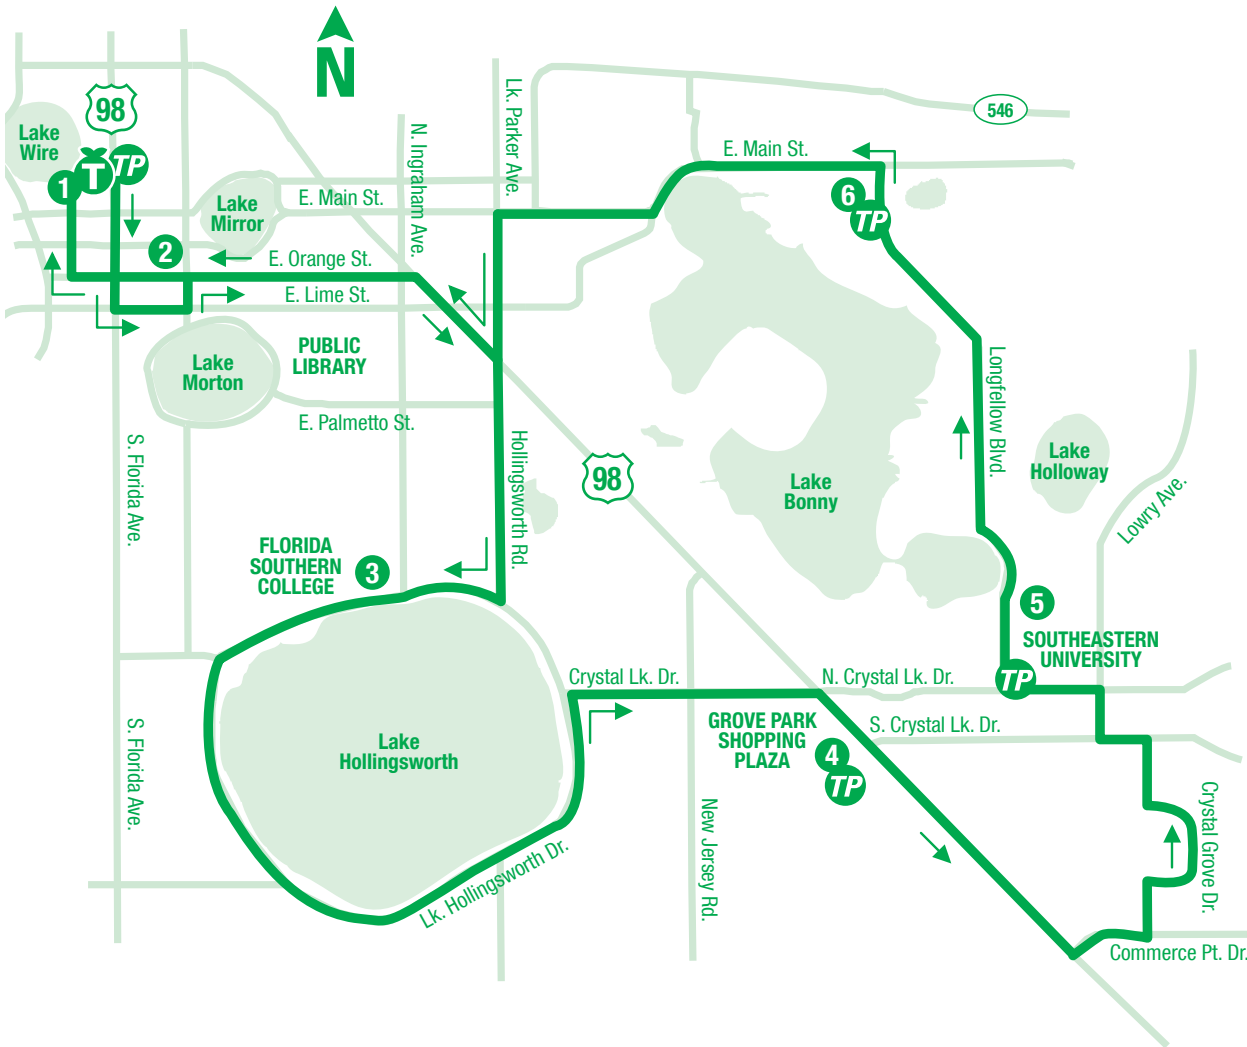

10 CIRCULATOR

	1	2	3	4	5	6	2	1
Depart Lakeland Downtown Terminal	6:15	6:19	6:24	6:39	6:49	6:52	7:00	7:05
S. Iowa Ave. & E. Orange St.	7:15	7:19	7:24	7:39	7:49	7:52	8:00	8:05
Florida Southern College	8:15	8:19	8:24	8:39	8:49	8:52	9:00	9:05
Grove Park Shopping Plaza	9:15	9:19	9:24	9:39	9:49	9:52	10:00	10:05
Southeastern University	10:15	10:19	10:24	10:39	10:49	10:52	11:00	11:05
E. Main St. & Longfellow Blvd.	11:15	11:19	11:24	11:39	11:49	11:52	12:00	12:05
E. Orange St. & S. Iowa Ave.	12:15	12:19	12:24	12:39	12:49	12:52	1:00	1:05
Arrive Lakeland Downtown Terminal	1:15	1:19	1:24	1:39	1:49	1:52	2:00	2:05
	2:15	2:19	2:24	2:39	2:49	2:52	3:00	3:05
	3:15	3:19	3:24	3:39	3:49	3:52	4:00	4:05
	4:15	4:19	4:24	4:39	4:49	4:52	5:00	5:05
	5:15	5:19	5:24	5:39	5:49	5:52	6:00	6:05

WEEKDAYS

TP Transfer Points **T** Lakeland Terminal

TRANSFER POINTS PUNTOS DE TRANSFERENCIA
Lakeland Downtown Terminal: Rt 1, 3, 12, 14, 15, 22XL, 45, 46 and 58
Grove Park Shopping Plaza: Rt 22XL
E. Main St. and Longfellow Blvd: Rt 12 Lakeland to Winter Haven
E. Main St. and Longfellow Blvd: Rt 12 Winter Haven to Lakeland
Southeastern University: Rt 58

➔ From Terminal to Terminal
 Desde la Terminal hacia la Terminal