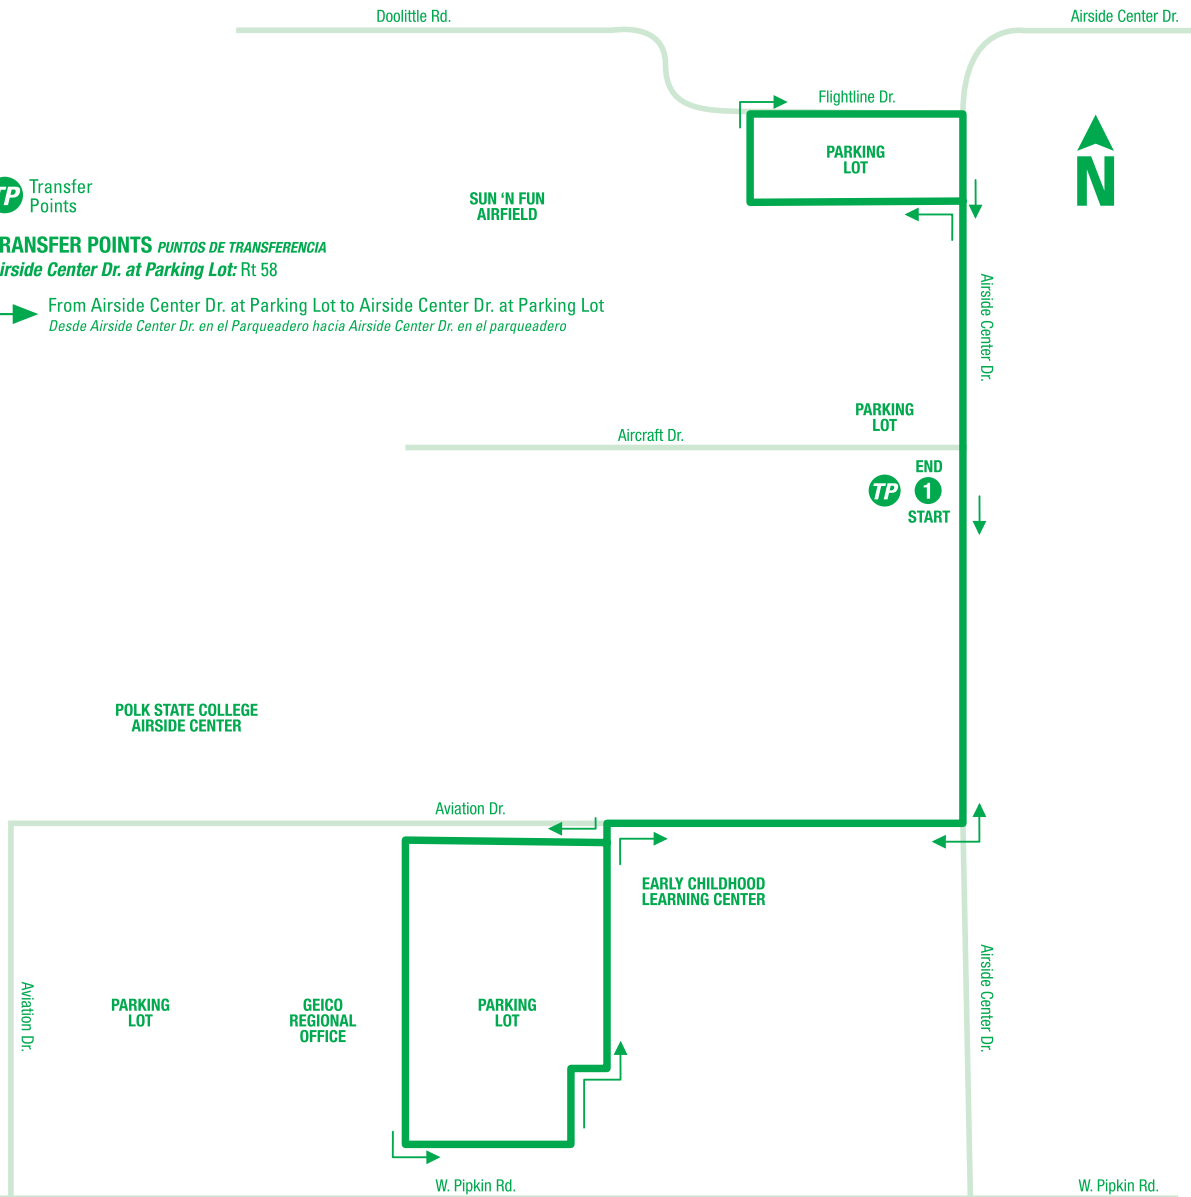

# 58X AIRSIDE EXPRESS

Transfer Points

### TRANSFER POINTS PUNTOS DE TRANSFERENCIA

**Airside Center Dr. at Parking Lot: Rt 58**

➔ From Airside Center Dr. at Parking Lot to Airside Center Dr. at Parking Lot  
*Desde Airside Center Dr. en el Parquadero hacia Airside Center Dr. en el parquadero*

### WEEKDAYS

Depart Airside Center Dr. at Parking Lot	Arrive Airside Center Dr. at Parking Lot	Depart Airside Center Dr. at Parking Lot	Arrive Airside Center Dr. at Parking Lot	Depart Airside Center Dr. at Parking Lot	Arrive Airside Center Dr. at Parking Lot
7:00	7:15	1:15	1:30	7:15	7:30
7:15	7:30	1:30	1:45	7:30	7:45
7:30	7:45	1:45	2:00	7:45	8:00
7:45	8:00	2:00	2:15	8:00	8:15
8:00	8:15	2:15	2:30	8:15	8:30
8:15	8:30	2:30	2:45	8:30	8:45
8:30	8:45	2:45	3:00	8:45	9:00
8:45	9:00	---	---	---	---
---	---	3:15	3:30	9:15	9:30
9:15	9:30	3:30	3:45	9:30	9:45
9:30	9:45	3:45	4:00	9:45	10:00
9:45	10:00	4:00	4:15	10:00	10:15
10:00	10:15	4:15	4:30	10:15	10:30
10:15	10:30	4:30	4:45	10:30	10:45
10:30	10:45	4:45	5:00	10:45	11:00
10:45	11:00	---	---	---	---
---	---	5:15	5:30	11:15	11:30
11:15	11:30	5:30	5:45	11:30	11:45
11:30	11:45	5:45	6:00	11:45	12:00
11:45	12:00	6:00	6:15	12:00	12:15
12:00	12:15	6:15	6:30	12:15	12:30
12:15	12:30	6:30	6:45	12:30	12:45
12:30	12:45	6:45	7:00	12:45	1:00
12:45	1:00	---	---	---	---