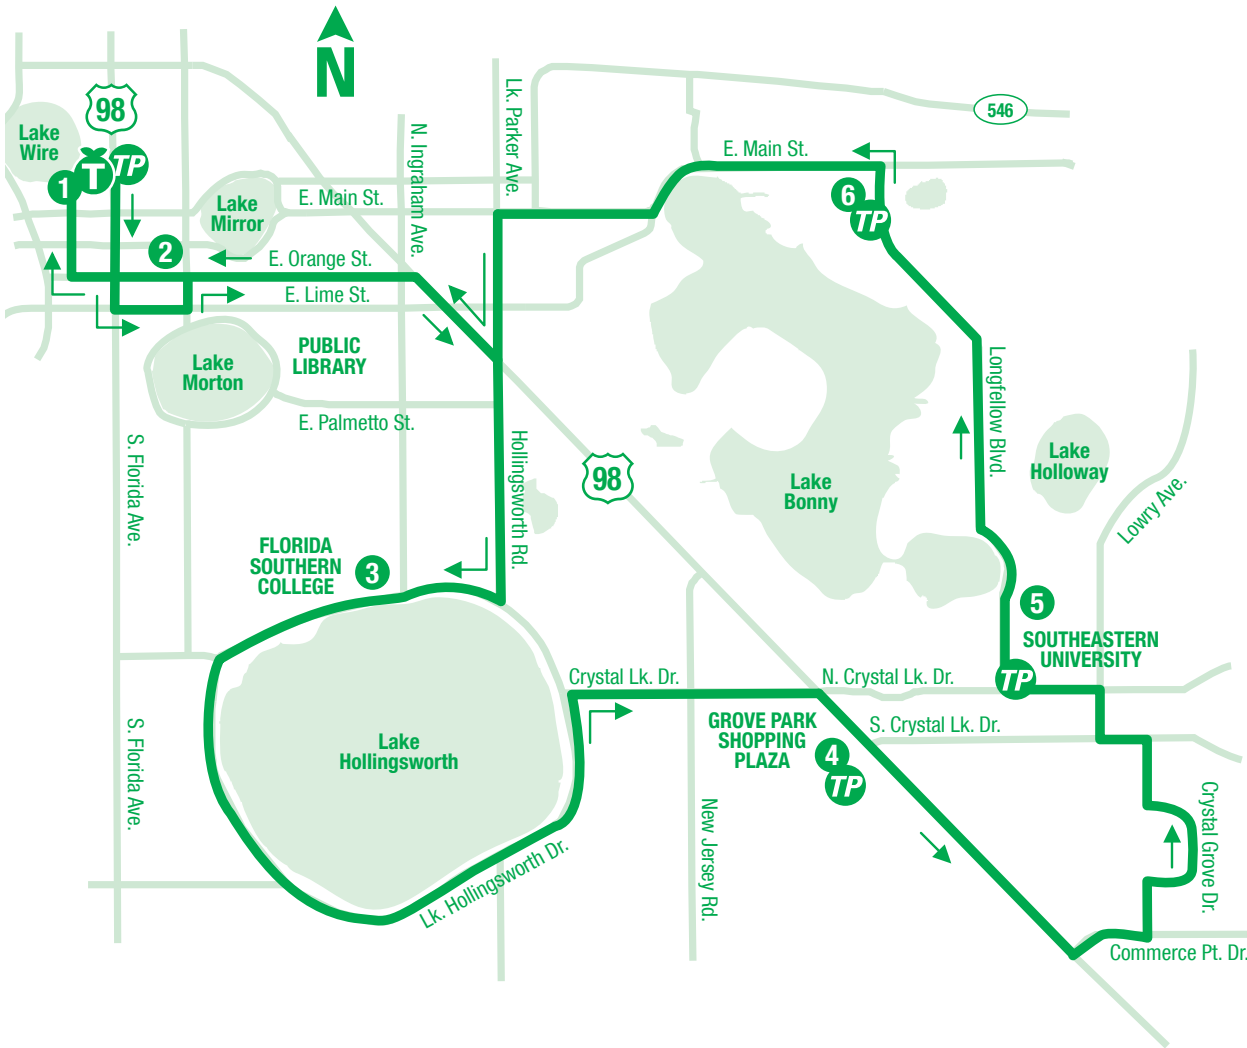

10 CIRCULATOR

WEEKDAYS	1	2	3	4	5	6	2	1
Depart Lakeland Downtown Terminal	6:15	6:19	6:24	6:39	6:49	6:52	7:00	7:05
S. Iowa Ave. & E. Orange St.	7:15	7:19	7:24	7:39	7:49	7:52	8:00	8:05
Florida Southern College	8:15	8:19	8:24	8:39	8:49	8:52	9:00	9:05
Grove Park Shopping Plaza	9:15	9:19	9:24	9:39	9:49	9:52	10:00	10:05
Southeastern University	10:15	10:19	10:24	10:39	10:49	10:52	11:00	11:05
E. Main St. & Longfellow Blvd.	11:15	11:19	11:24	11:39	11:49	11:52	12:00	12:05
E. Orange St. & S. Iowa Ave.	12:15	12:19	12:24	12:39	12:49	12:52	1:00	1:05
Arrive Lakeland Downtown Terminal	1:15	1:19	1:24	1:39	1:49	1:52	2:00	2:05
	2:15	2:19	2:24	2:39	2:49	2:52	3:00	3:05
	3:15	3:19	3:24	3:39	3:49	3:52	4:00	4:05
	4:15	4:19	4:24	4:39	4:49	4:52	5:00	5:05
	5:15	5:19	5:24	5:39	5:49	5:52	6:00	6:05

TP Transfer Points **T** Lakeland Terminal

TRANSFER POINTS PUNTOS DE TRANSFERENCIA

Lakeland Downtown Terminal: Rt 1, 3, 4X, 12, 14, 15, 22XL, 45, 46 and 58

Grove Park Shopping Plaza: Rt 22XL

E. Main St. and Longfellow Blvd: Rt 12 Lakeland to Winter Haven

E. Main St. and Longfellow Blvd: Rt 12 Winter Haven to Lakeland

Southeastern University: Rt 58

➔ From Terminal to Terminal
Desde la Terminal hacia la Terminal

For More Information CALL *Para más información llame al*
855.POLKBUS (765-5287)