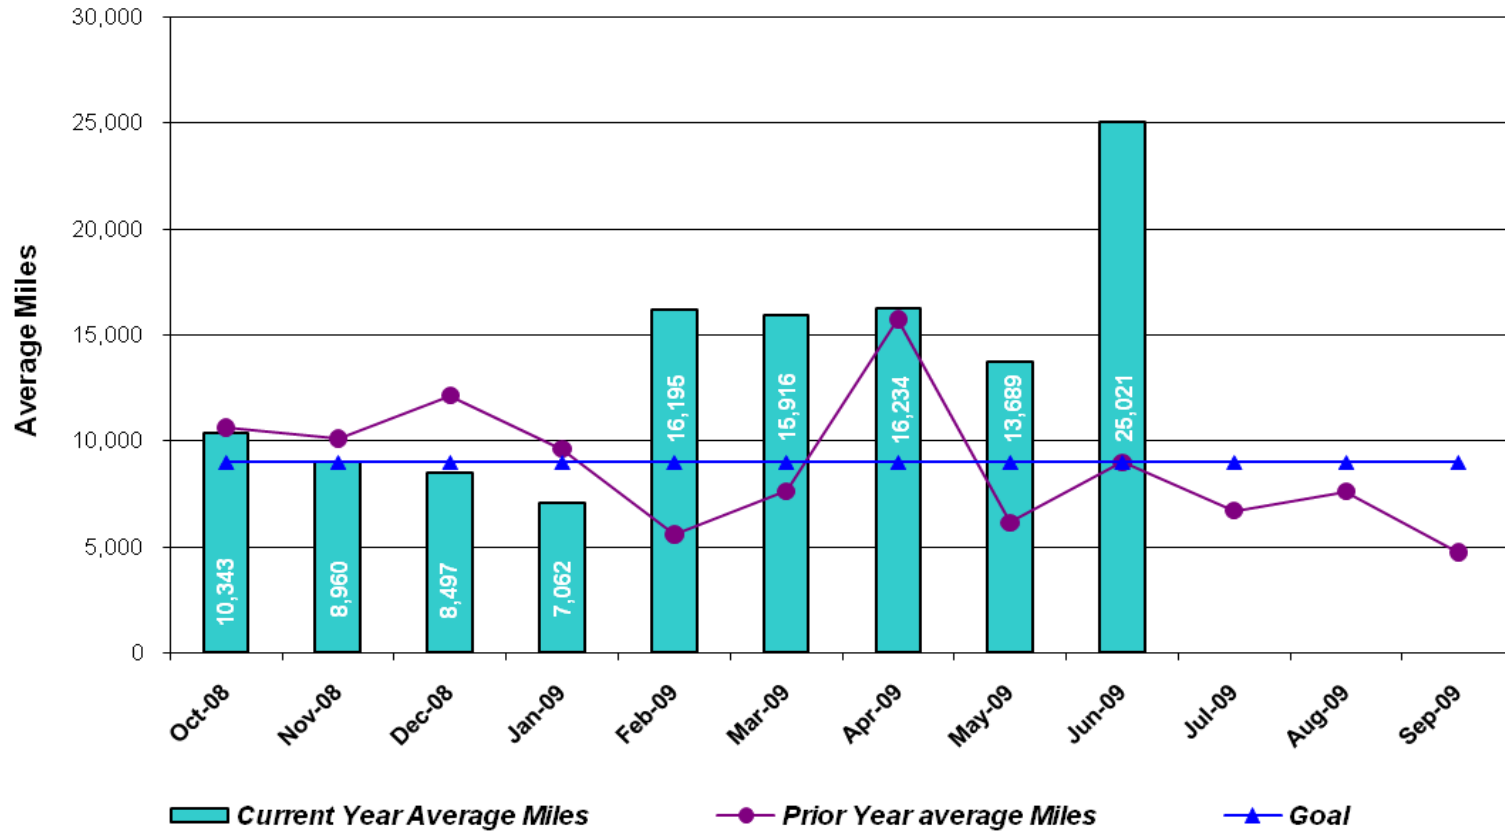

## ACCIDENTS FY 08-09

# AVERAGE MILES BETWEEN ROAD CALLS FY 08-09

# LAKELAND FIXED ROUTE RIDERSHIP FY 07-09